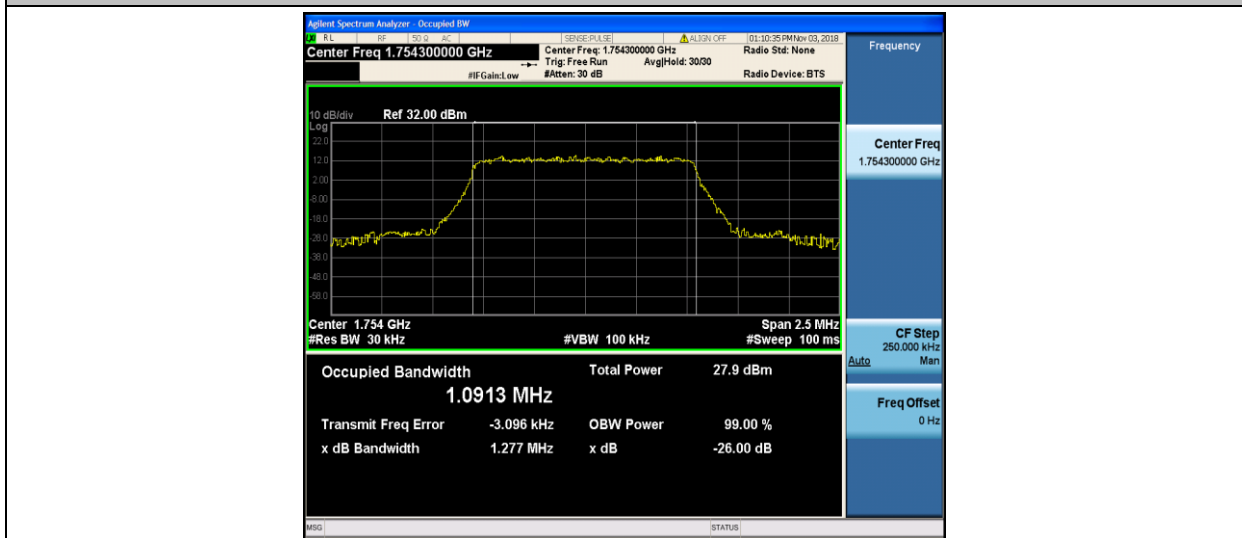

Band4_1.4MHz_QPSK_20393_6RB#0