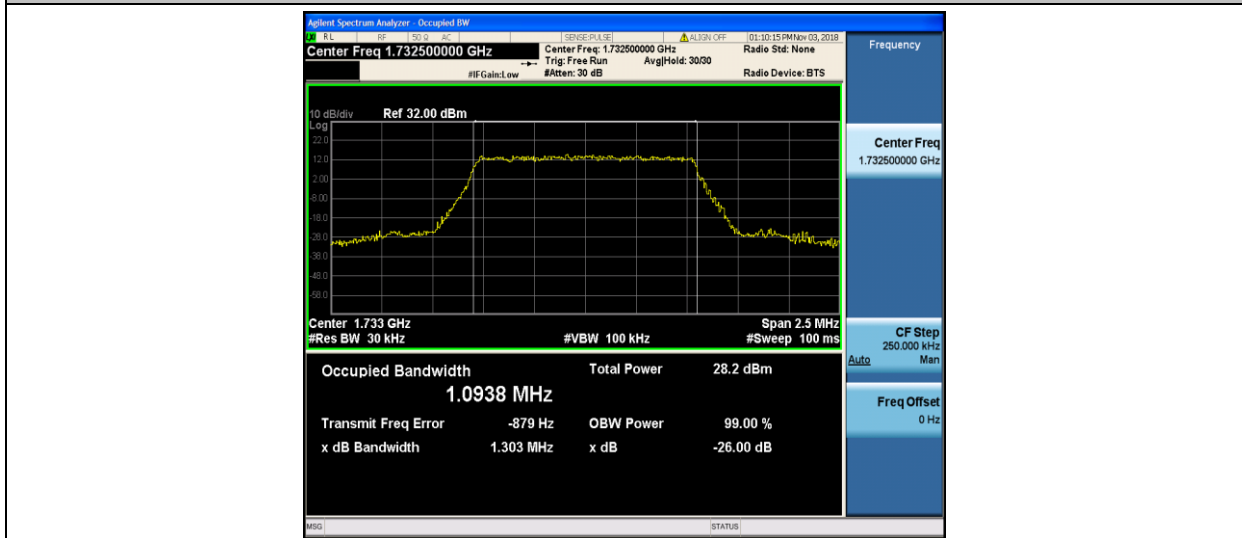

Band4_1.4MHz_QPSK_20175_6RB#0