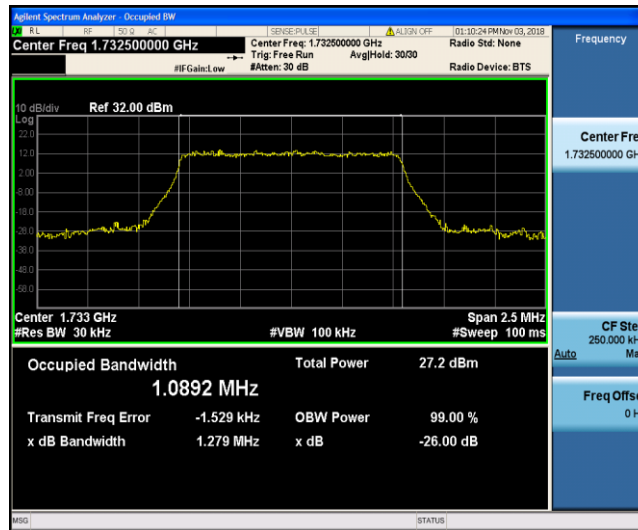

Test Graphs

Band4_1.4MHz_QPSK_19957_6RB#0

Band4_1.4MHz_QPSK_20175_6RB#0

Band4_1.4MHz_QPSK_20393_6RB#0

Band4_1.4MHz_16QAM_19957_6RB#0

Band4_1.4MHz_16QAM_20175_6RB#0

Band4_1.4MHz_16QAM_20393_6RB#0

Band4_3MHz_QPSK_19965_15RB#0