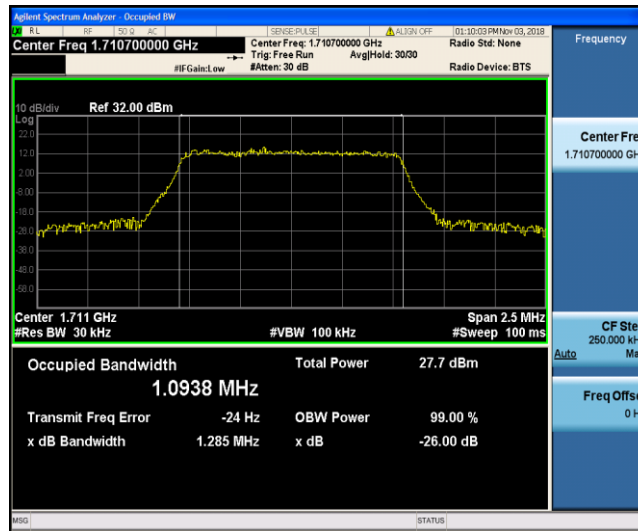

Test Graphs

Band4_1.4MHz_QPSK_19957_6RB#0

Band4_1.4MHz_QPSK_20175_6RB#0

Band4_1.4MHz_QPSK_20393_6RB#0

Band4_1.4MHz_16QAM_19957_6RB#0

Band4_1.4MHz_16QAM_20175_6RB#0

Band4_1.4MHz_16QAM_20393_6RB#0

Band4_3MHz_QPSK_19965_15RB#0