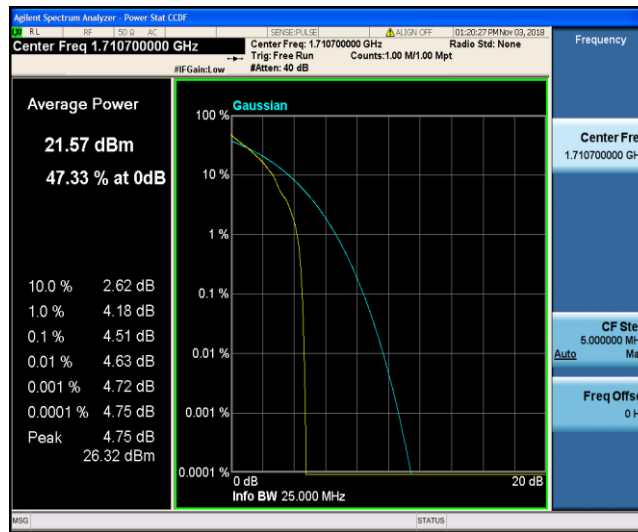

Test Graphs

Band4_1.4MHz_QPSK_19957_1RB#0