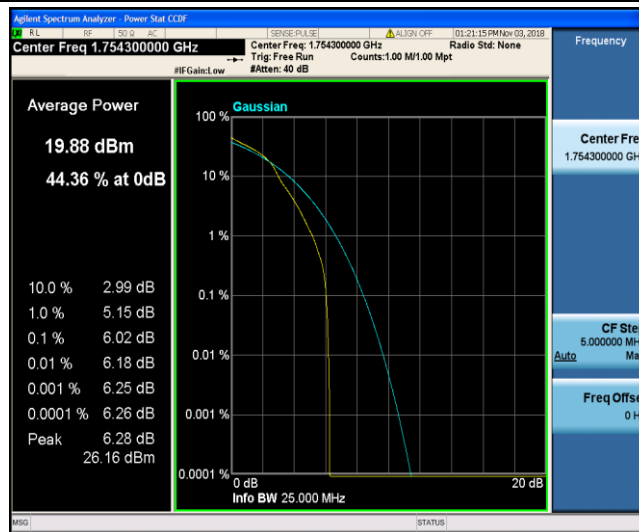

Band4_1.4MHz_16QAM_20393_1RB#0