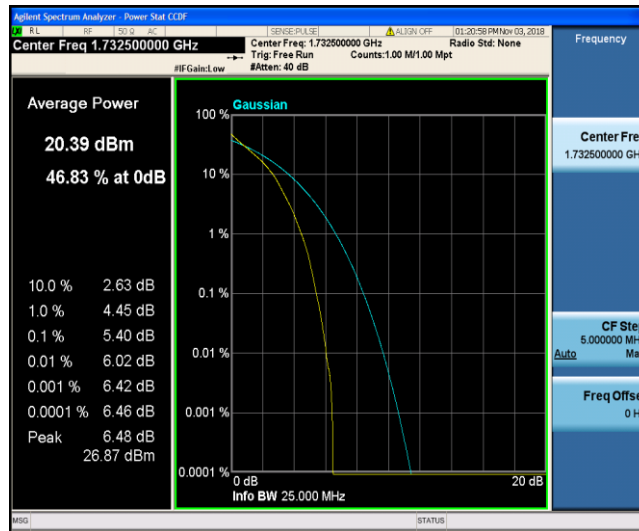

Test Graphs

Band4_1.4MHz_QPSK_19957_1RB#0

Band4_1.4MHz_QPSK_19957_6RB#0

Band4_1.4MHz_QPSK_20175_1RB#0

Band4_1.4MHz_QPSK_20175_6RB#0

Band4_1.4MHz_QPSK_20393_1RB#0

Band4_1.4MHz_QPSK_20393_6RB#0

Band4_1.4MHz_16QAM_19957_1RB#0