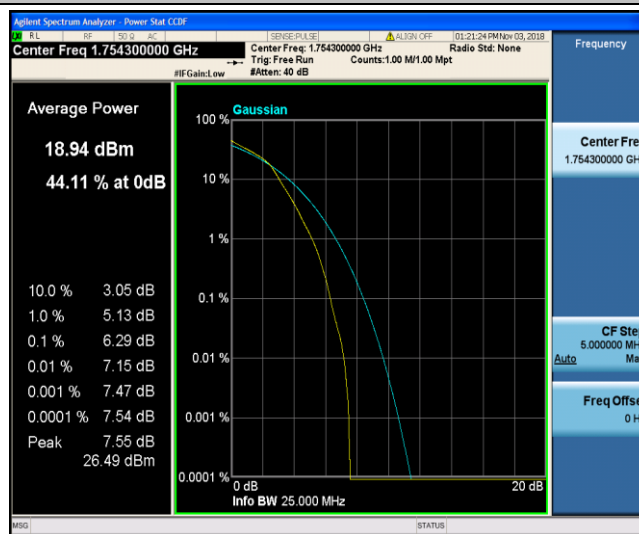

Band4_1.4MHz_16QAM_20393_6RB#0