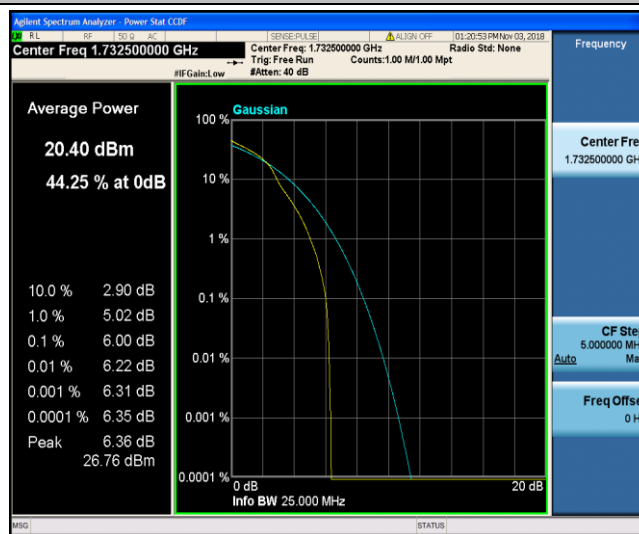

Band4_1.4MHz_16QAM_20175_1RB#0