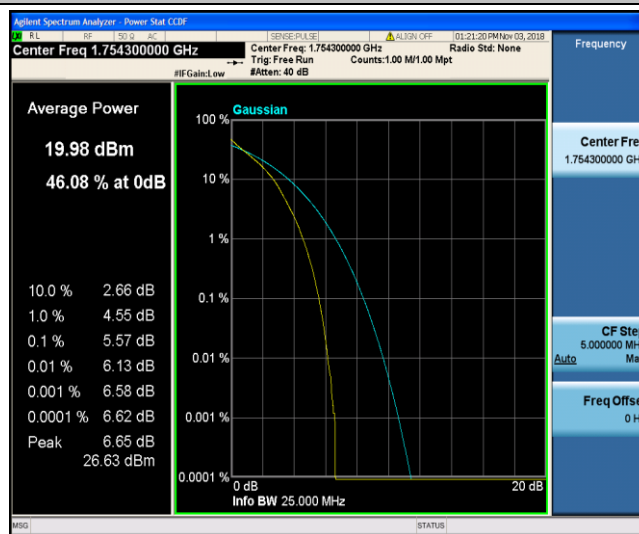

Test Graphs

Band4_1.4MHz_QPSK_19957_1RB#0

Band4_1.4MHz_QPSK_19957_6RB#0

Band4_1.4MHz_QPSK_20175_1RB#0

Band4_1.4MHz_QPSK_20175_6RB#0

Band4_1.4MHz_QPSK_20393_1RB#0

Band4_1.4MHz_QPSK_20393_6RB#0

Band4_1.4MHz_16QAM_19957_1RB#0