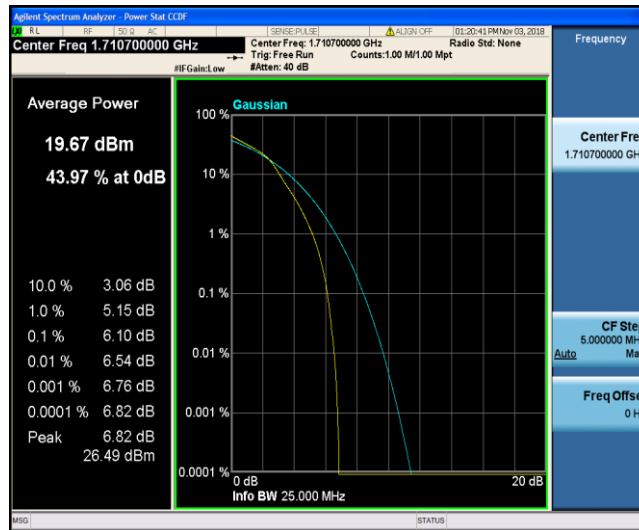

Test Graphs

Band4_1.4MHz_QPSK_19957_1RB#0

Band4_1.4MHz_QPSK_19957_6RB#0

Band4_1.4MHz_QPSK_20175_1RB#0

Band4_1.4MHz_QPSK_20175_6RB#0

Band4_1.4MHz_QPSK_20393_1RB#0

Band4_1.4MHz_QPSK_20393_6RB#0

Band4_1.4MHz_16QAM_19957_1RB#0