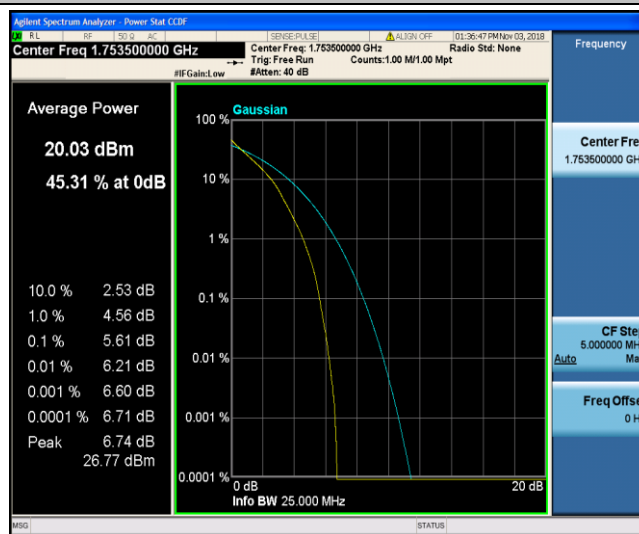

Band4_3MHz_QPSK_20385_15RB#0