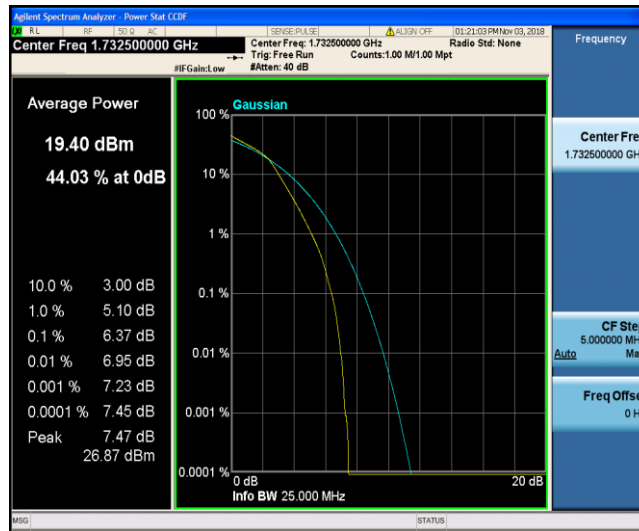

Band4_1.4MHz_16QAM_20175_6RB#0