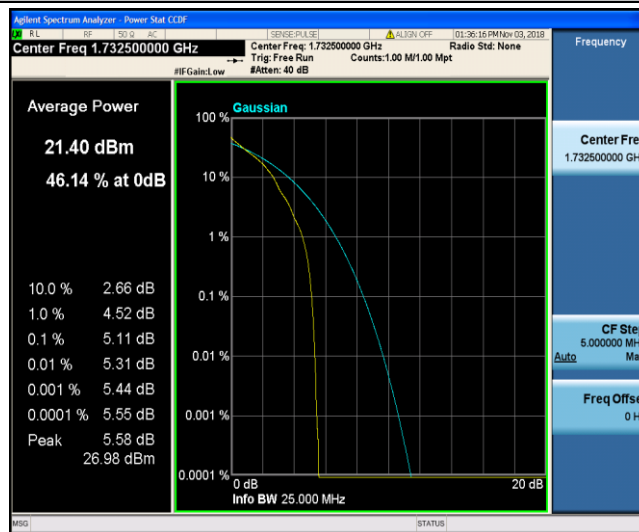

Band4_3MHz_QPSK_20175_1RB#0