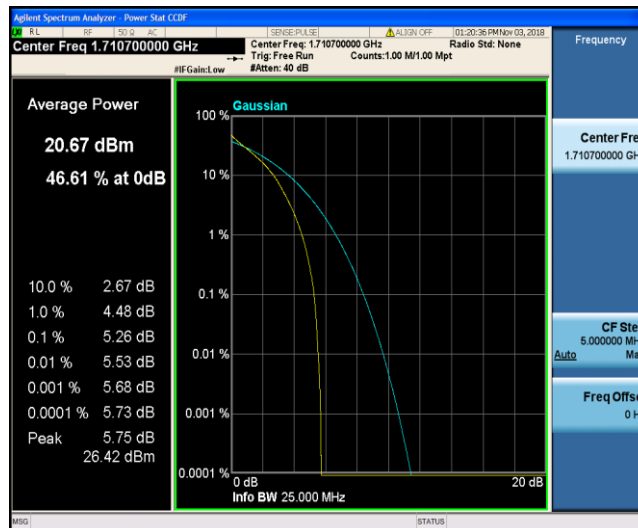

Band4_1.4MHz_QPSK_19957_6RB#0