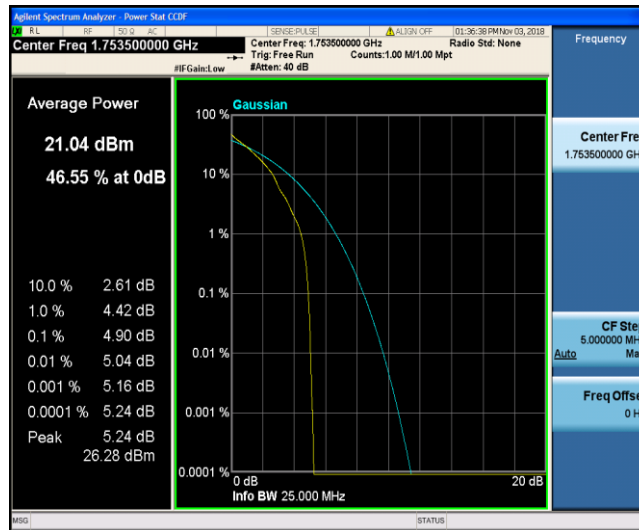

Band4_3MHz_QPSK_20385_1RB#0