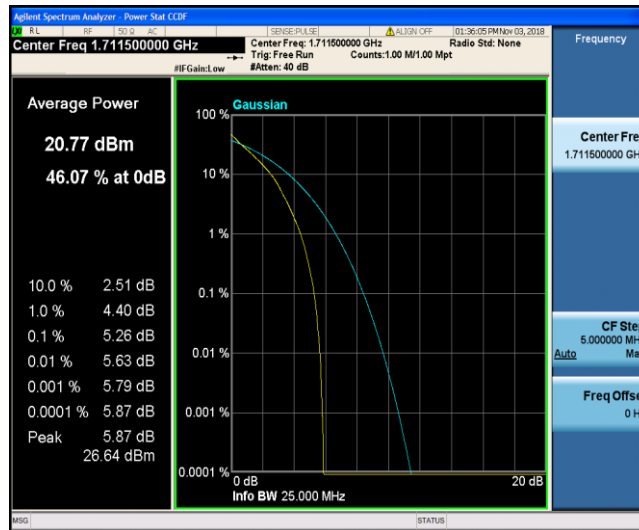

Band4_3MHz_QPSK_19965_15RB#0