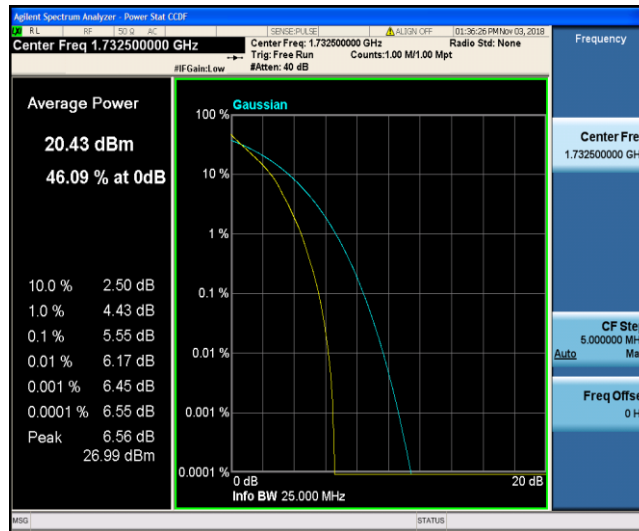

Band4_3MHz_QPSK_20175_15RB#0