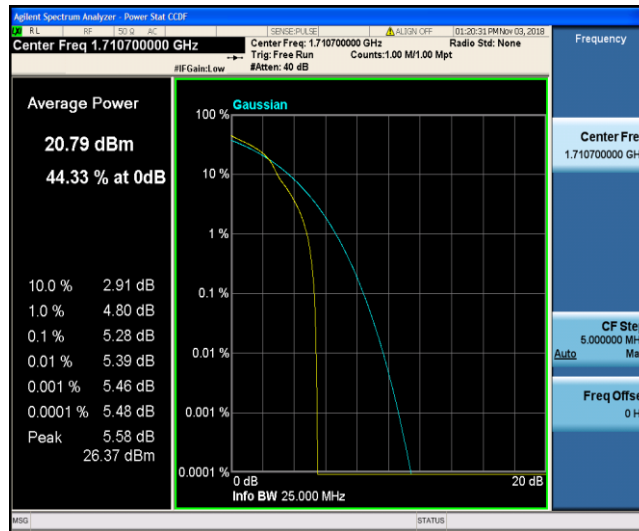

Test Graphs

Band4_1.4MHz_QPSK_19957_1RB#0

Band4_1.4MHz_QPSK_19957_6RB#0

Band4_1.4MHz_QPSK_20175_1RB#0

Band4_1.4MHz_QPSK_20175_6RB#0

Band4_1.4MHz_QPSK_20393_1RB#0

Band4_1.4MHz_QPSK_20393_6RB#0

Band4_1.4MHz_16QAM_19957_1RB#0