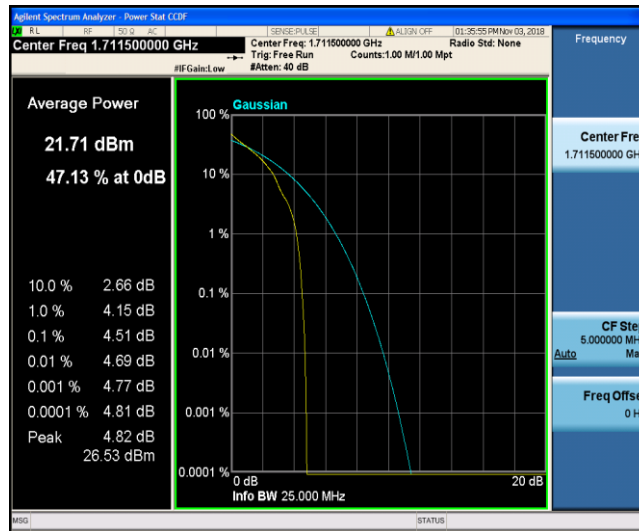

Band4_3MHz_QPSK_19965_1RB#0