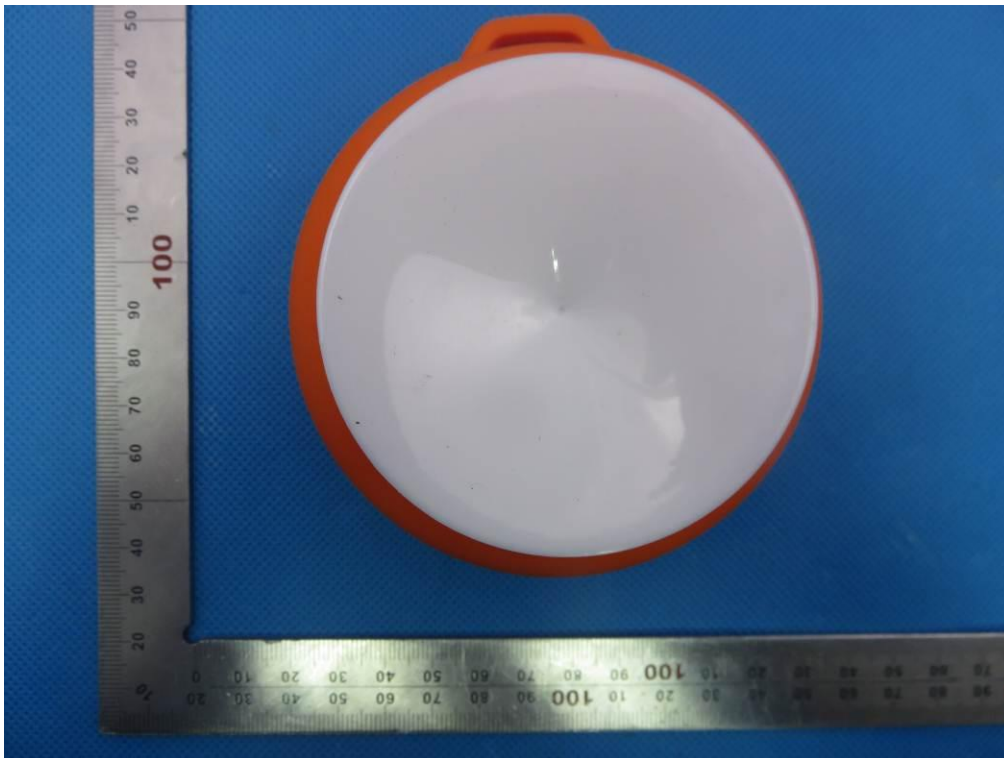

VIEW OF EUT (Port)

Other Color Sample
TOTAL VIEW OF EUT

TOP VIEW OF EUT

BOTTOM VIEW OF EUT

FRONT VIEW OF EUT

BACK VIEW OF EUT

LEFT VIEW OF EUT

RIGHT VIEW OF EUT

VIEW OF EUT (Port)

VIEW OF ADAPTER(AE)

The adapter was supplied by AGC