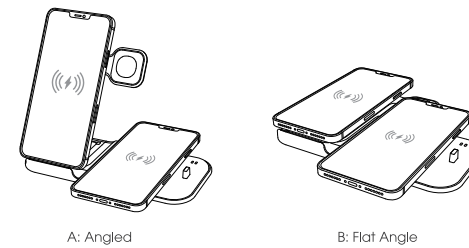

User Manual
TRAFOLD 5
Wireless Charging Station 5-in-1
Model : XP61102

Compatible with most wireless charging devices

Specification and appearance subject to change without notice. Please refer to www.xoopar.com/im for more information up to date. All trademarks and registered trademarks are the property of their respective owners © Xoopar Ltd.

Made in China

Label Illustration (if any):