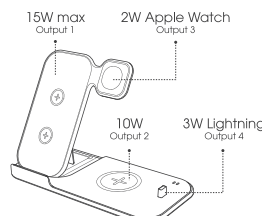

① Configuration

2 Wireless Chargers + Apple Watch Charger + Lightning output + USB A output