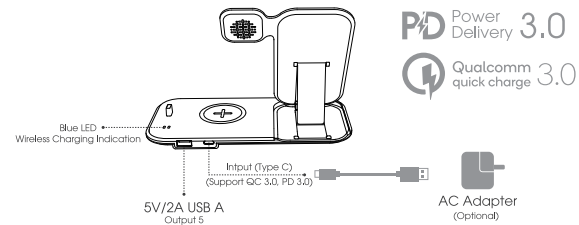

① Configuration

2 Wireless Chargers + Apple Watch Charger + Lightning output + USB A output