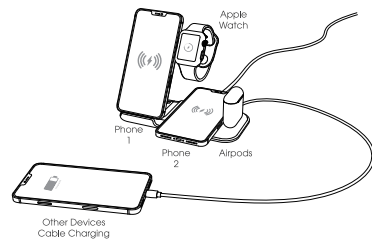

② Wireless Charging