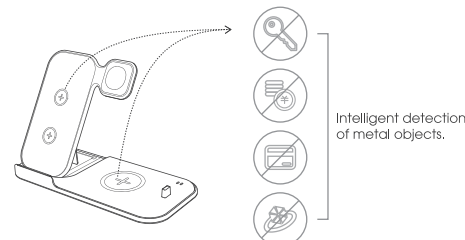

④ FOD Safe Charging

When a foreign object is detected, charging stops and light flashes.