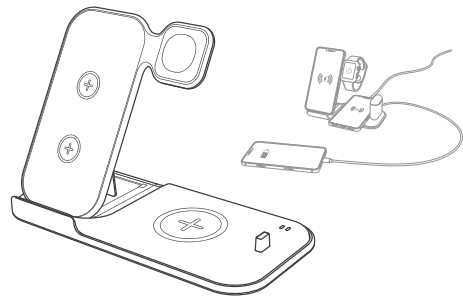

User Manual
TRAFOLD 5
Wireless Charging Station 5-in-1
Model : XP61102

Compatible with most wireless charging devices

Specification and appearance subject to change without notice. Please refer to www.xoopar.com/im for more information up to date. All trademarks and registered trademarks are the property of their respective owners © Xoopar Ltd.

Made in China

Label Illustration (if any):