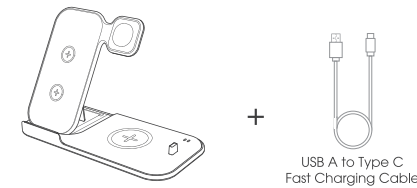

⑤ Standard Accessories

FCC Caution:

This device complies with part 15 of the FCC Rules. Operation is subject to the following two conditions: (1) this device may not cause harmful interference, and (2) this device must accept any interference received, including interference that may cause undesired operation.

NOTE: This equipment has been tested and found to comply with the limits for a Class B digital device, pursuant to Part 15 of the FCC Rules. These limits are designed to provide reasonable protection against harmful interference in a residential installation. This equipment generates, uses and can radiate radio frequency energy and, if not installed and used in accordance with the instructions, may cause harmful interference to radio communications. However, there is no guarantee that interference will not occur in a particular installation.

If this equipment does cause harmful interference to radio or television reception, which can be determined by turning the equipment off and on, the user is encouraged to try to correct the interference by one or more of the following measures:

- -- Reorient or relocate the receiving antenna.
- -- Increase the separation between the equipment and receiver.
- -- Connect the equipment into an outlet on a circuit different from that to which the receiver is connected.
- -- Consult the dealer or an experienced radio/TV technician for help.

To maintain compliance with FCC's RF Exposure guidelines, This equipment should be installed and operated with minimum distance between 20cm the radiator your body: Use only the supplied antenna.

正面

反面

TRAFOLD 5

Model:XP61102

Material: 太空梭亚光双面铜版纸 Thickness: 80G Paper Card Size:150mmx 150mm Printing Method: 正反印刷、折叠

All Area

CMYK