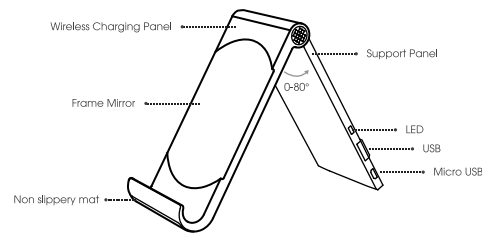

User Manual

DUO Slim Wireless Charging Dock

Model : XP61062

Fit For :

Qi Phones

Specification and appearance subject to change without notice. All trademarks and registered trademarks are the property of their respective owners © 2018 Xoopar Ltd.