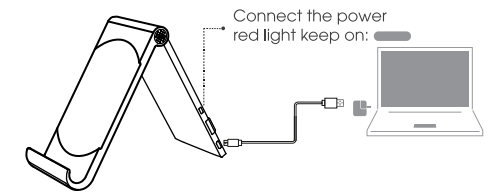

User Manual

DUO Slim Wireless Charging Dock

Model : XP61062

Fit For :

Qi Phones

Specification and appearance subject to change without notice. All trademarks and registered trademarks are the property of their respective owners © 2018 Xoopar Ltd.