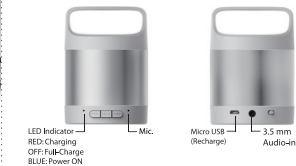

LED Indicator
RED: Charging
OFF: Full-Charge
BLUE: Power ON

Mic.

Micro USB (Recharge)

3.5 mm Audio-in

• Caution