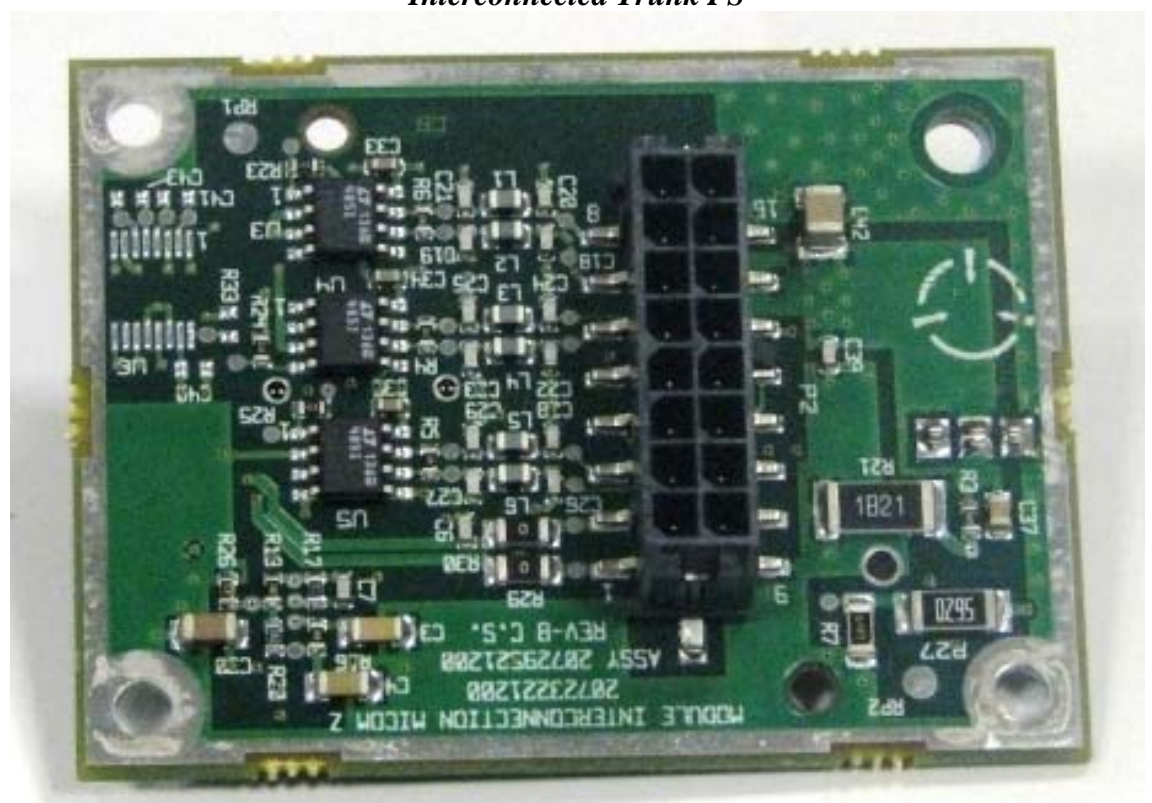

Subject: Internal Photographs for Micom Z Trunk – HF Transceiver

*Control Head-Trunk-PS*

*Control Head-Trunk-CS*

*Hi Power-Trunk-PS*

*Hi Power-Trunk-CS*

*Lord-Trunk-PS*

*Lord-Trunk-CS*

*Interconnected Trunk PS*

*Interconnected Trunk CS*