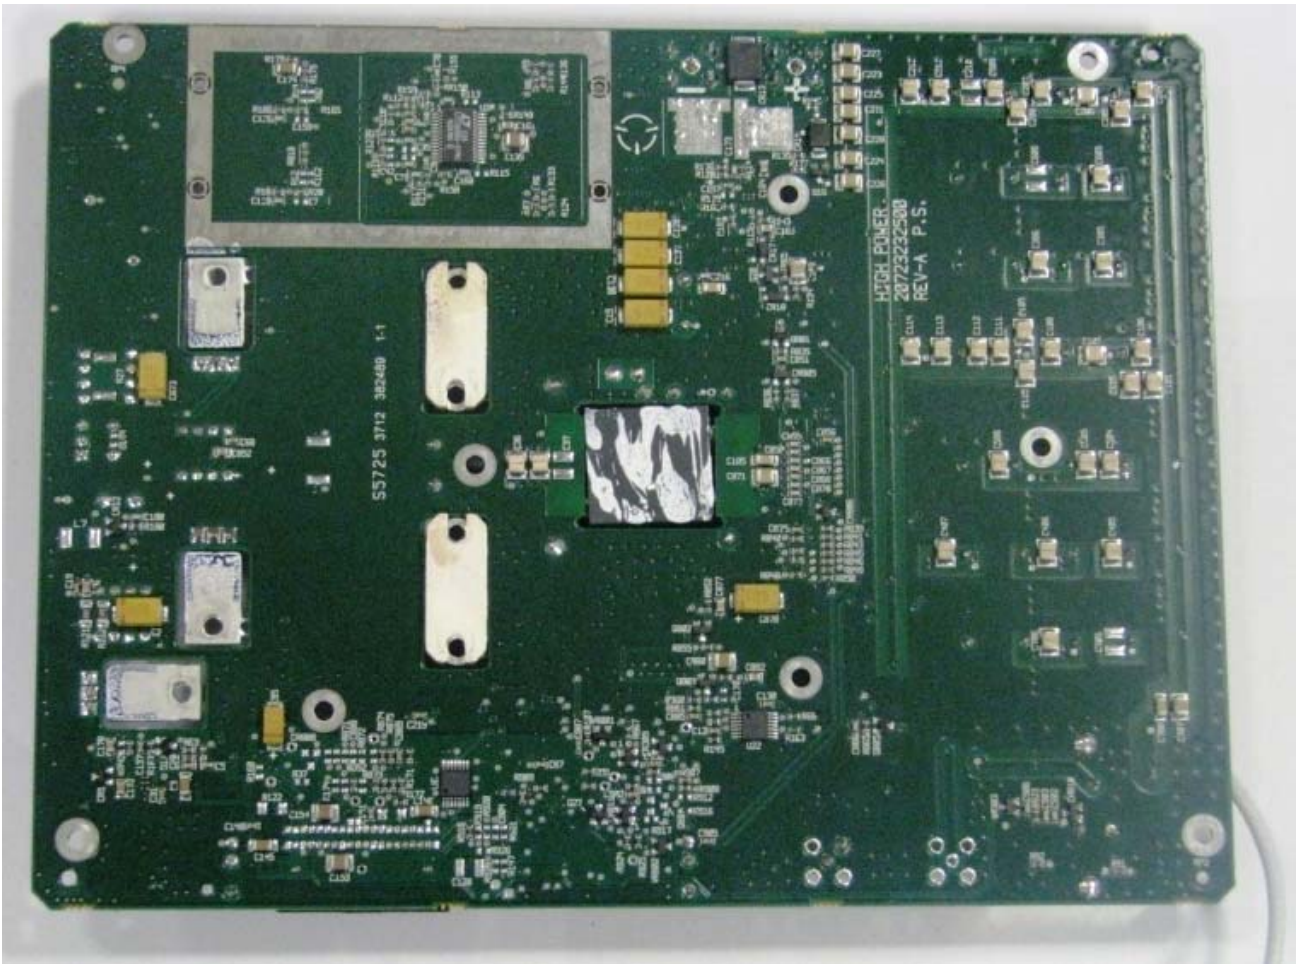

Subject: Internal Photographs for Micom Z Trunk – HF Transceiver

*Control Head-Trunk-PS*

*Control Head-Trunk-CS*

*Hi Power-Trunk-PS*

*Hi Power-Trunk-CS*

*Lord-Trunk-PS*

*Lord-Trunk-CS*

*Interconnected Trunk PS*

*Interconnected Trunk CS*