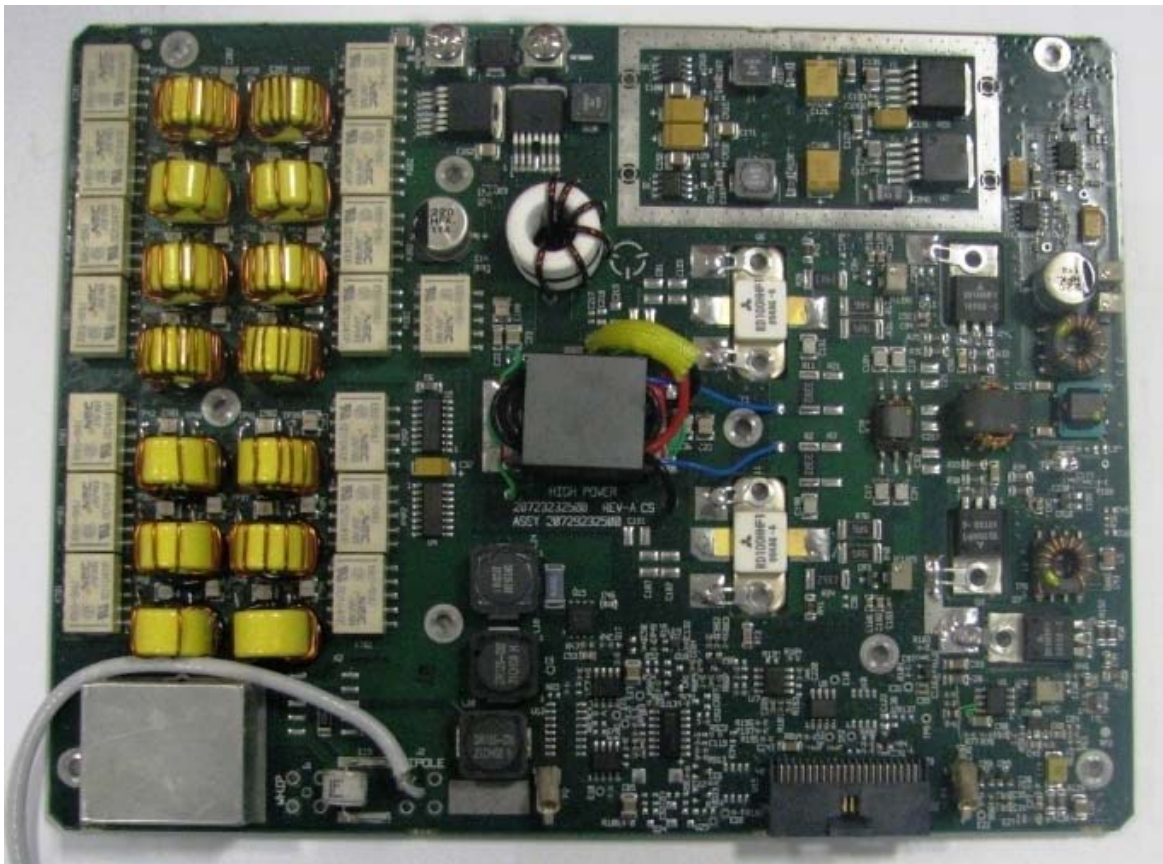

Subject: Internal Photographs for Micom Z Trunk – HF Transceiver

*Control Head-Trunk-PS*

*Control Head-Trunk-CS*

*Hi Power-Trunk-PS*

*Hi Power-Trunk-CS*

*Lord-Trunk-PS*

*Lord-Trunk-CS*

*Interconnected Trunk PS*

*Interconnected Trunk CS*