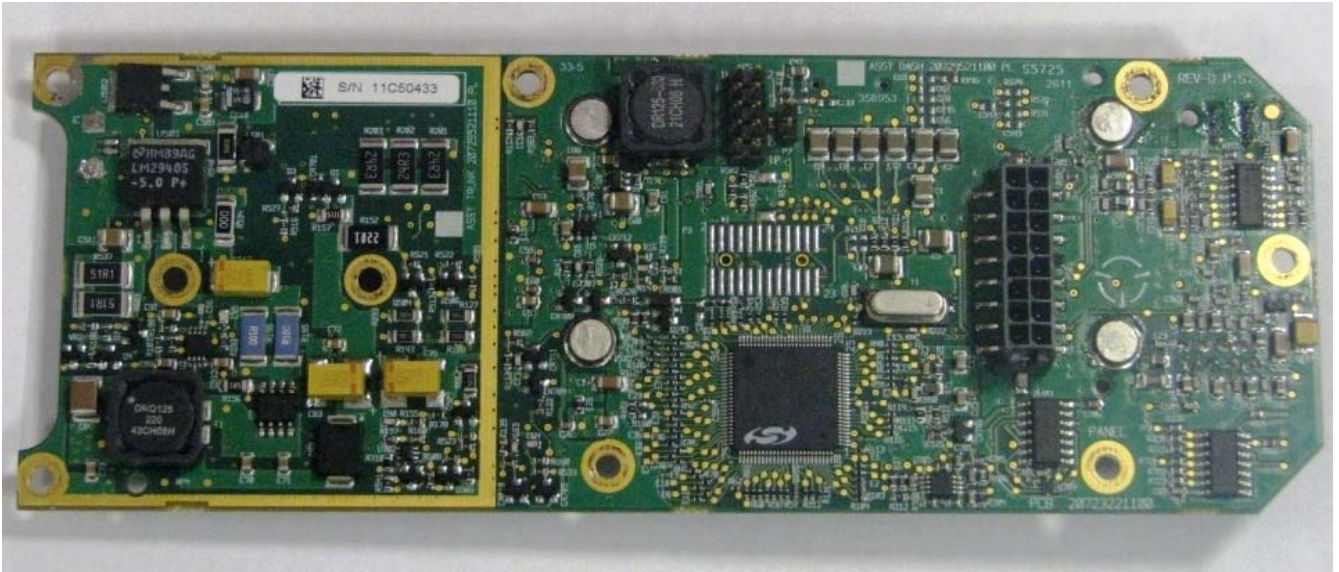

Subject: Internal Photographs for Micom Z Trunk – HF Transceiver

*Control Head-Trunk-PS*

*Control Head-Trunk-CS*

*Hi Power-Trunk-PS*

*Hi Power-Trunk-CS*

*Lord-Trunk-PS*

*Lord-Trunk-CS*

*Interconnected Trunk PS*

*Interconnected Trunk CS*