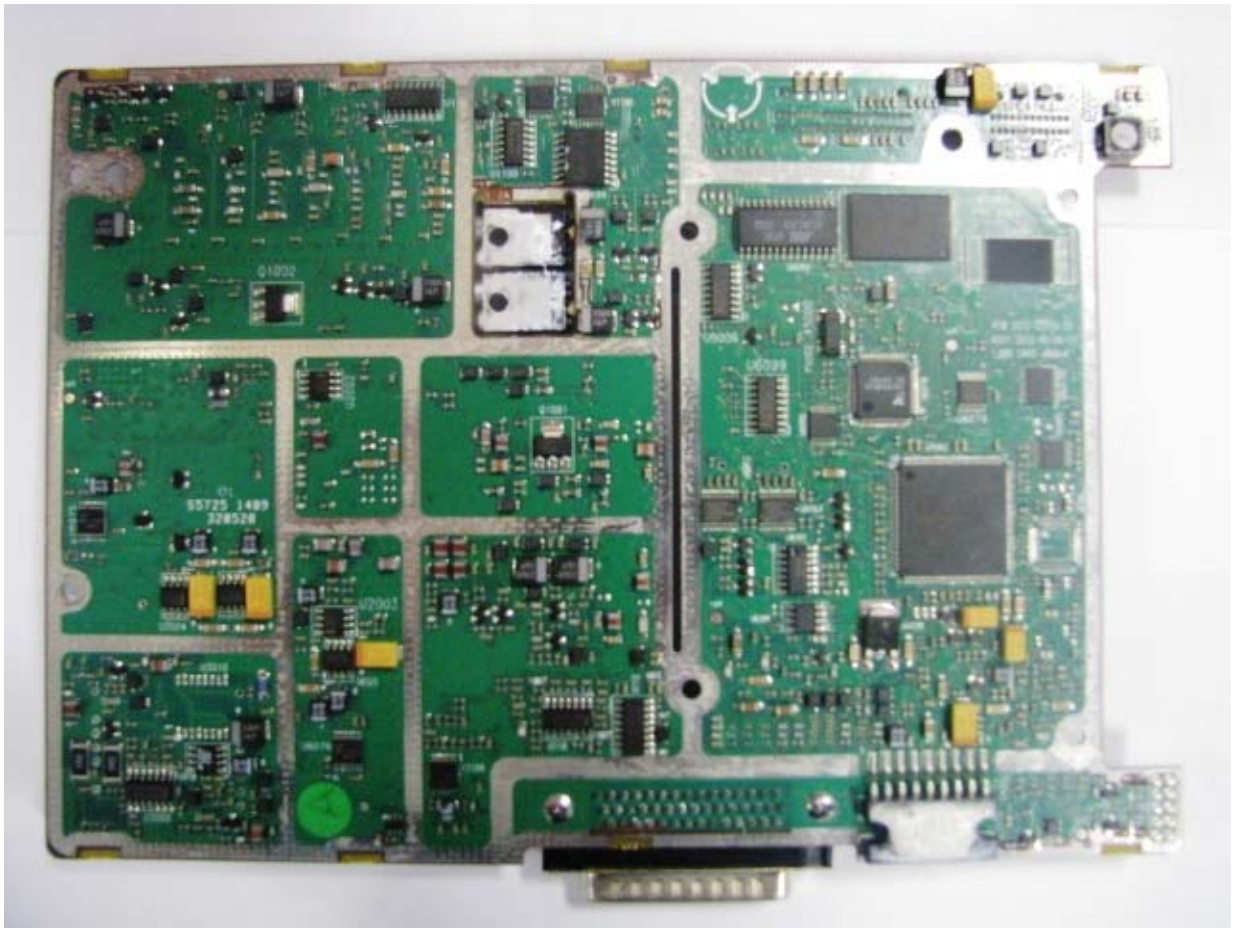

Subject: Internal Photographs for Micom Z Trunk – HF Transceiver

*Control Head-Trunk-PS*

*Control Head-Trunk-CS*

*Hi Power-Trunk-PS*

*Hi Power-Trunk-CS*

*Lord-Trunk-PS*

*Lord-Trunk-CS*

*Interconnected Trunk PS*

*Interconnected Trunk CS*