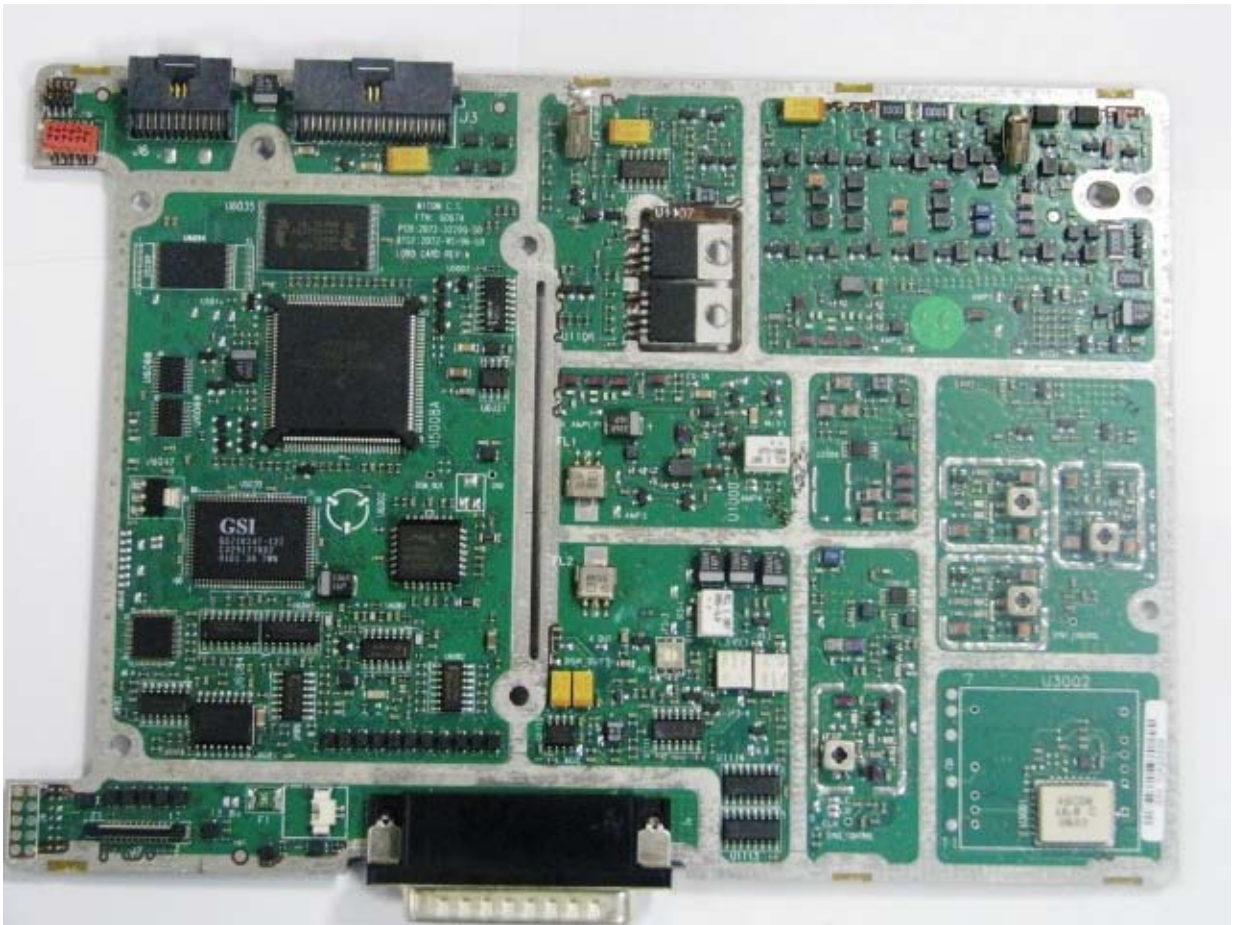

Subject: Internal Photographs for Micom Z Trunk – HF Transceiver

*Control Head-Trunk-PS*

*Control Head-Trunk-CS*

*Hi Power-Trunk-PS*

*Hi Power-Trunk-CS*

*Lord-Trunk-PS*

*Lord-Trunk-CS*

*Interconnected Trunk PS*

*Interconnected Trunk CS*