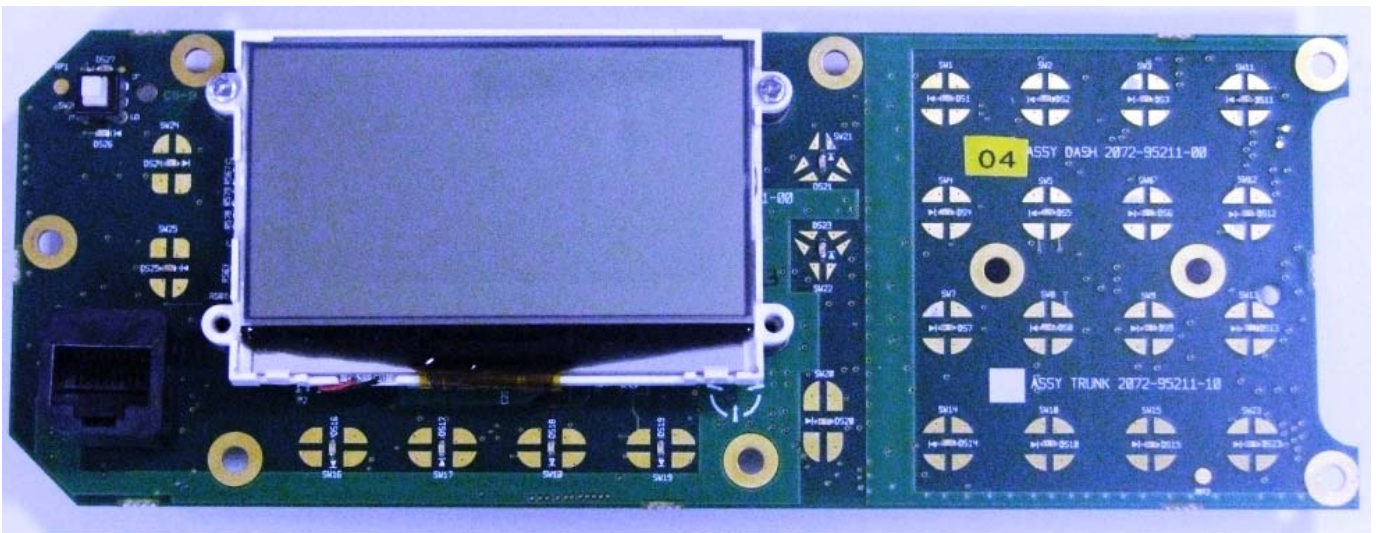

Subject: Internal Photographs for Micom Z Trunk – HF Transceiver

*Control Head-Trunk-PS*

*Control Head-Trunk-CS*

*Hi Power-Trunk-PS*

*Hi Power-Trunk-CS*

*Lord-Trunk-PS*

*Lord-Trunk-CS*

*Interconnected Trunk PS*

*Interconnected Trunk CS*