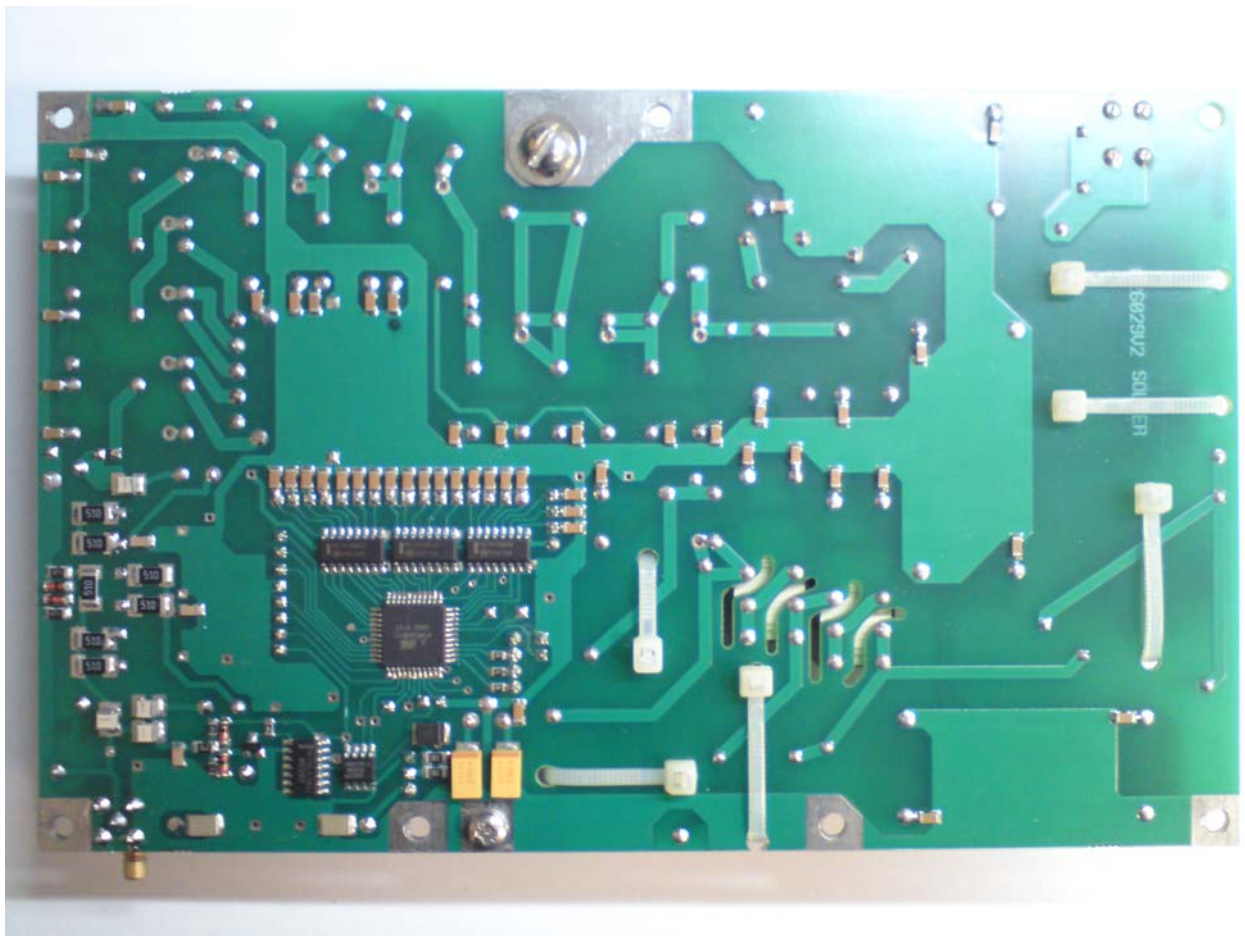

Subject: Internal Photographs for Micom Pathfinder - HF-SSB Manpack Transceiver

Figure 1: Control Head CS

Figure 2: Control Head PS

*Figure 3: CP 25W CS*

*Figure 4: CP 25W PS*

*Figure 5: HiPower CS*

Figure 6: HiPower PS

Figure 7: Interface CS

*Figure 8: Interface PS*

*Figure 9: Lord CS*

*Figure 10: Lord PS*

*Figure 11: Modem CS*

*Figure 12: Modem PS*