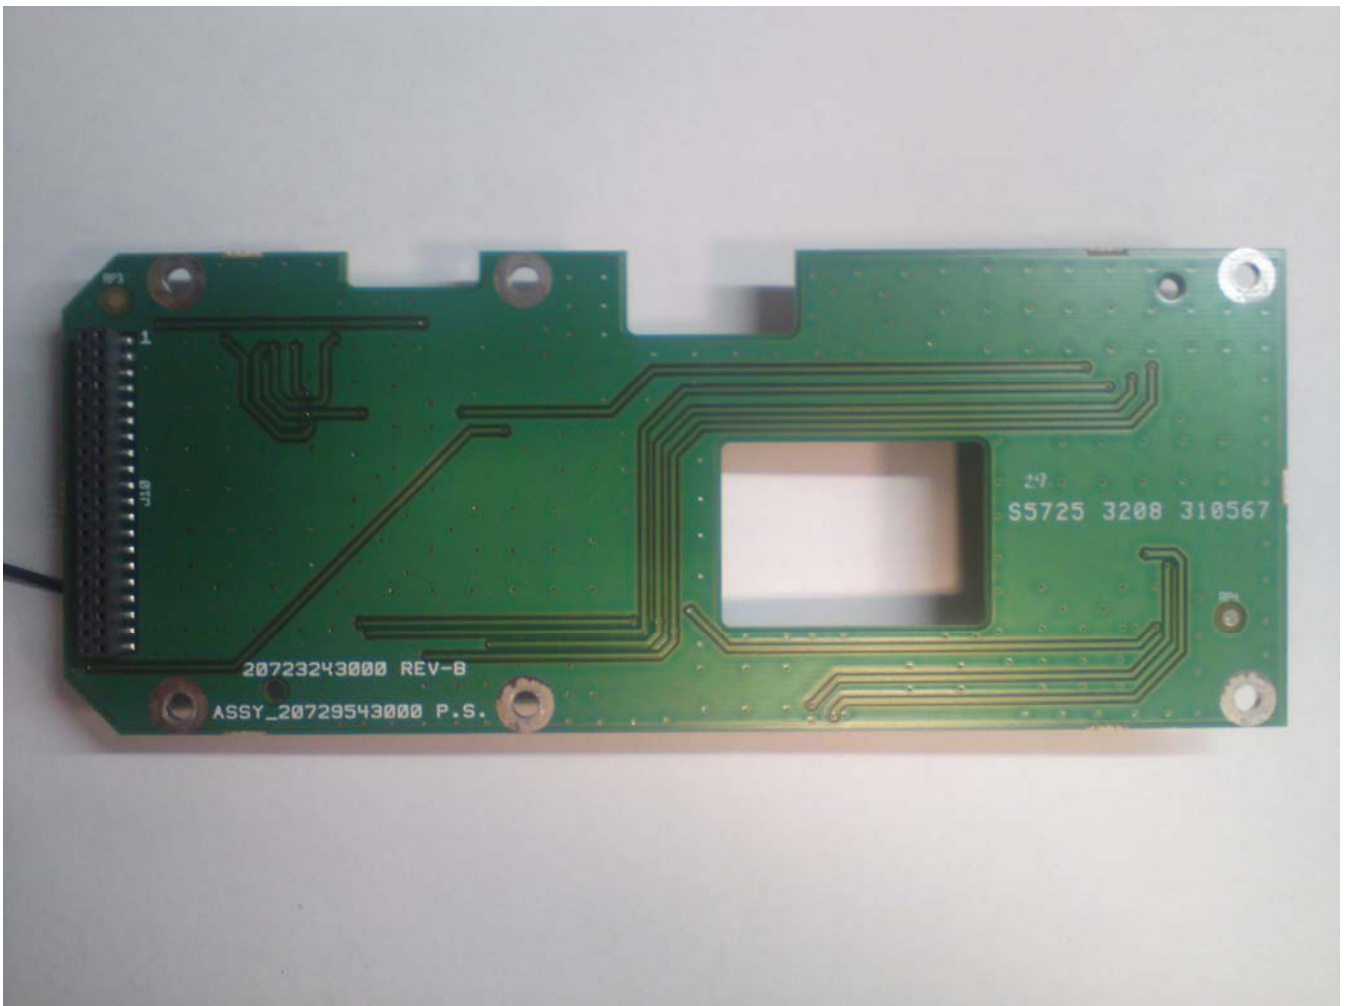

Subject: Internal Photographs for Micom Pathfinder - HF-SSB Manpack Transceiver

Figure 1: Control Head CS

Figure 2: Control Head PS

*Figure 3: CP 25W CS*

*Figure 4: CP 25W PS*

*Figure 5: HiPower CS*

Figure 6: HiPower PS

Figure 7: Interface CS

*Figure 8: Interface PS*

*Figure 9: Lord CS*

*Figure 10: Lord PS*

*Figure 11: Modem CS*

*Figure 12: Modem PS*