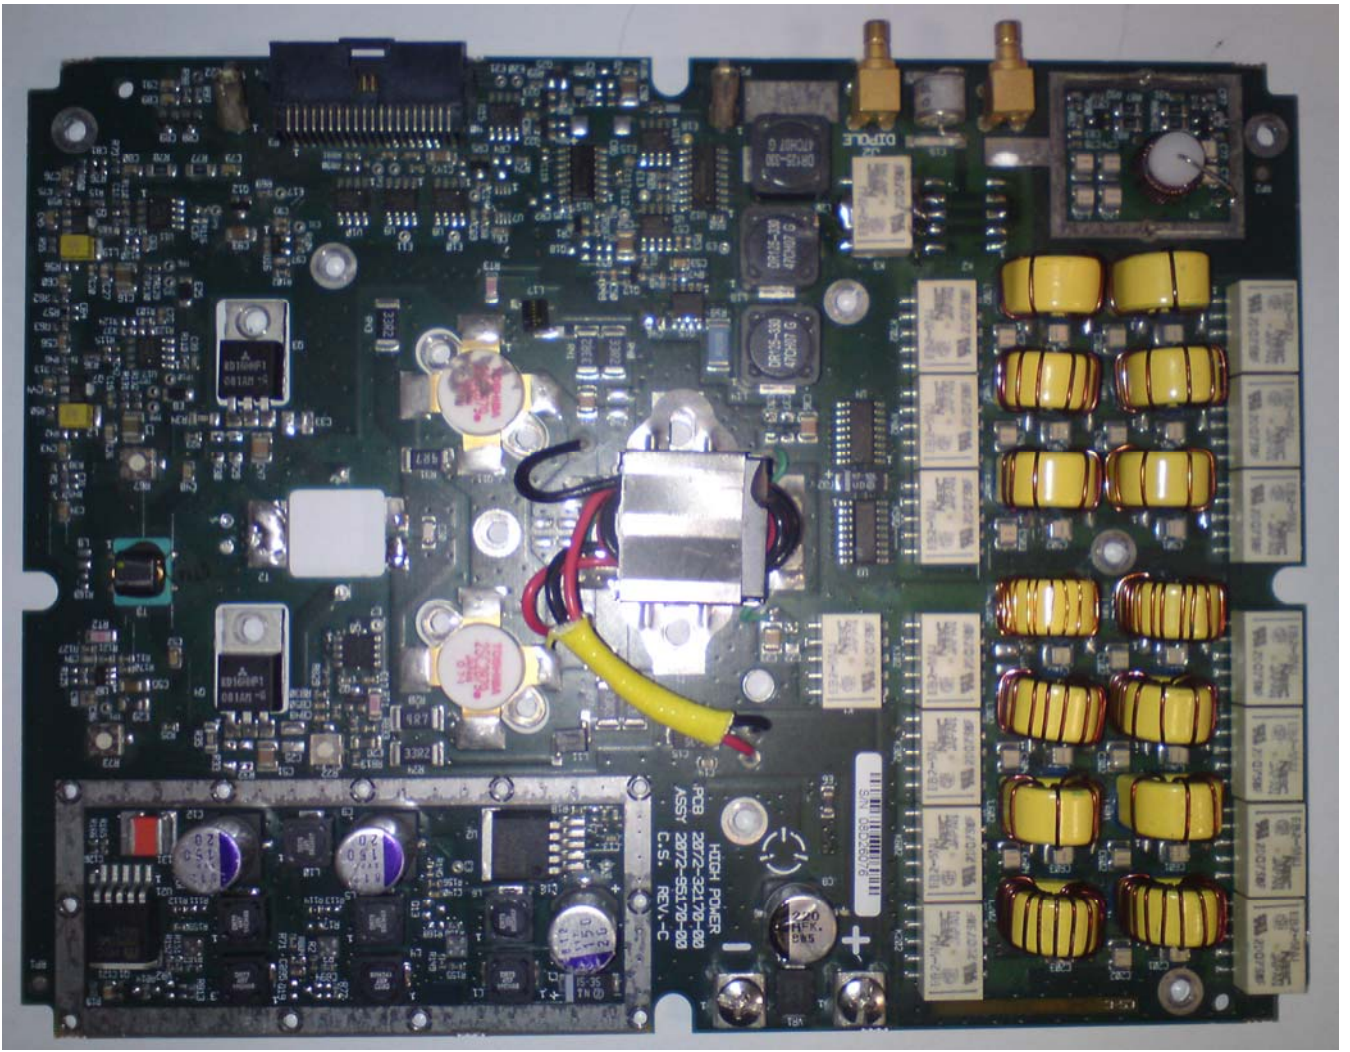

Subject: Internal Photographs for Micom Pathfinder - HF-SSB Manpack Transceiver

Figure 1: Control Head CS

Figure 2: Control Head PS

*Figure 3: CP 25W CS*

*Figure 4: CP 25W PS*

*Figure 5: HiPower CS*

Figure 6: HiPower PS

Figure 7: Interface CS

*Figure 8: Interface PS*

*Figure 9: Lord CS*

*Figure 10: Lord PS*

*Figure 11: Modem CS*

*Figure 12: Modem PS*