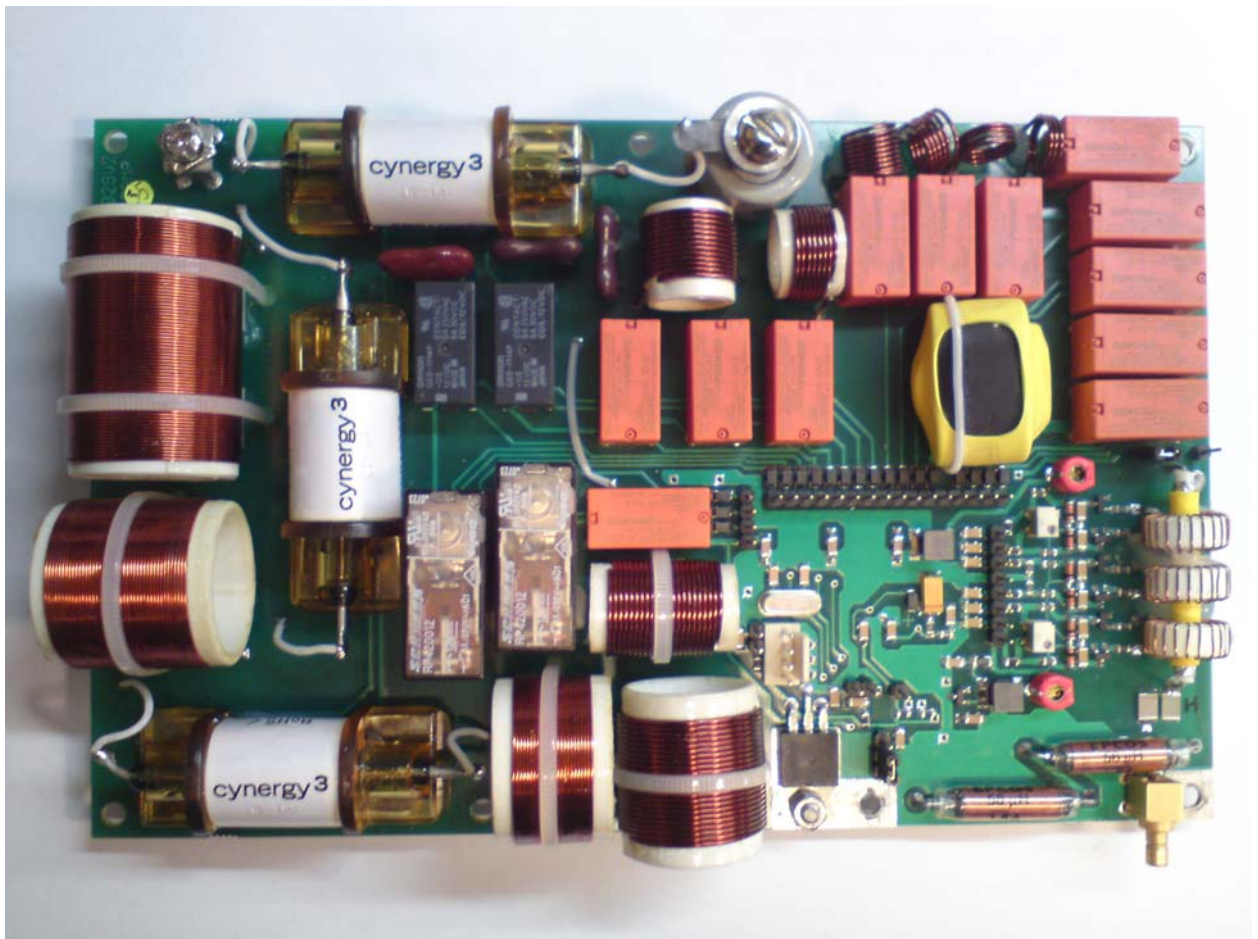

Subject: Internal Photographs for Micom Pathfinder - HF-SSB Manpack Transceiver

Figure 1: Control Head CS

Figure 2: Control Head PS

*Figure 3: CP 25W CS*

*Figure 4: CP 25W PS*

*Figure 5: HiPower CS*

Figure 6: HiPower PS

Figure 7: Interface CS

*Figure 8: Interface PS*

*Figure 9: Lord CS*

*Figure 10: Lord PS*

*Figure 11: Modem CS*

*Figure 12: Modem PS*