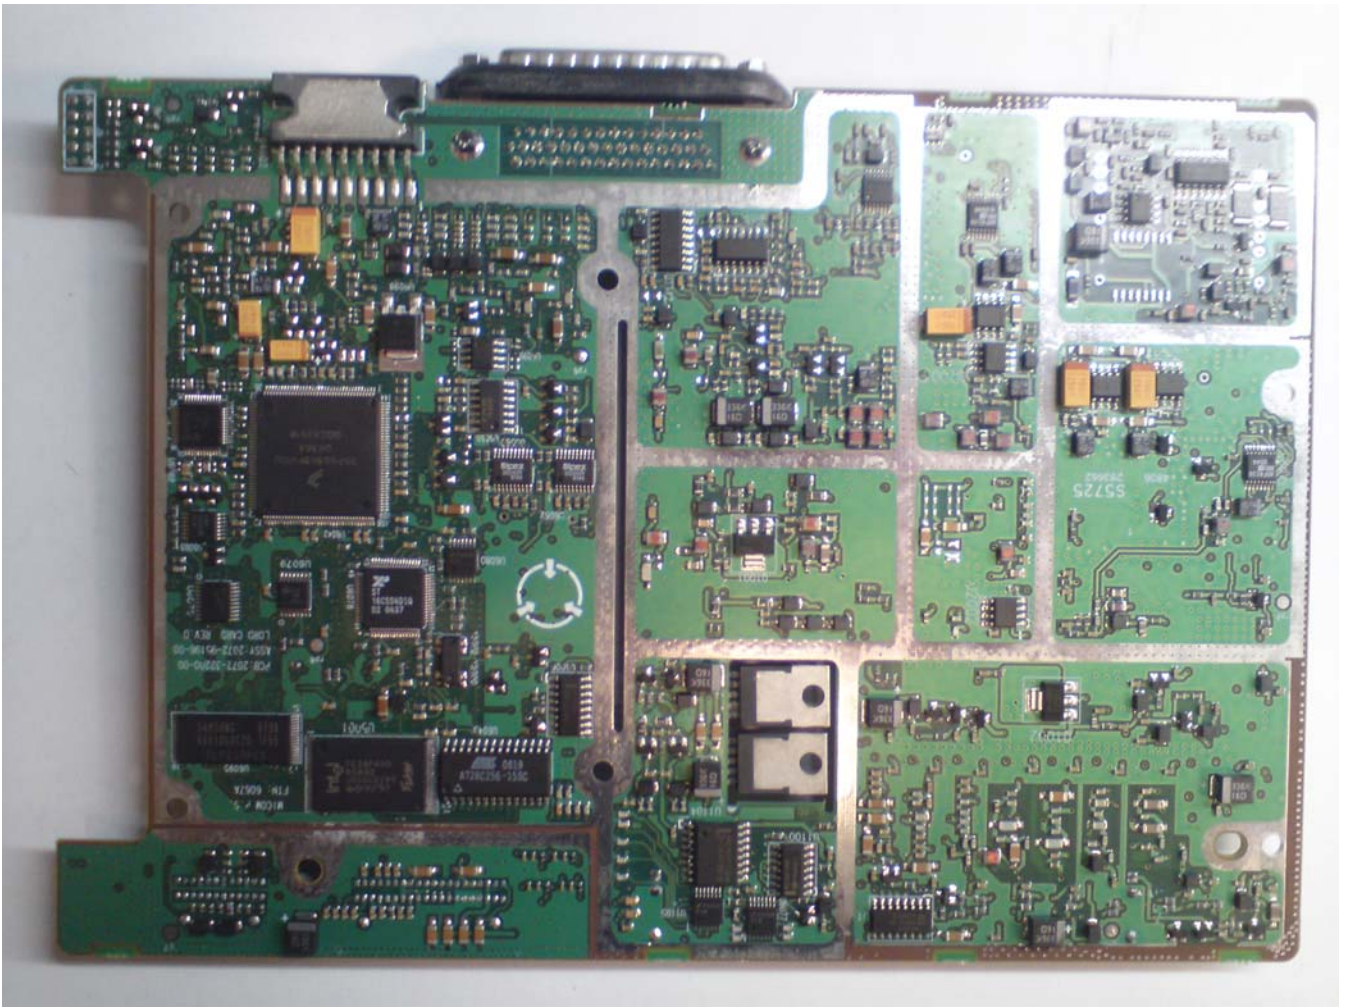

Subject: Internal Photographs for Micom Pathfinder - HF-SSB Manpack Transceiver

Figure 1: Control Head CS

Figure 2: Control Head PS

*Figure 3: CP 25W CS*

*Figure 4: CP 25W PS*

*Figure 5: HiPower CS*

Figure 6: HiPower PS

Figure 7: Interface CS

*Figure 8: Interface PS*

*Figure 9: Lord CS*

*Figure 10: Lord PS*

*Figure 11: Modem CS*

*Figure 12: Modem PS*