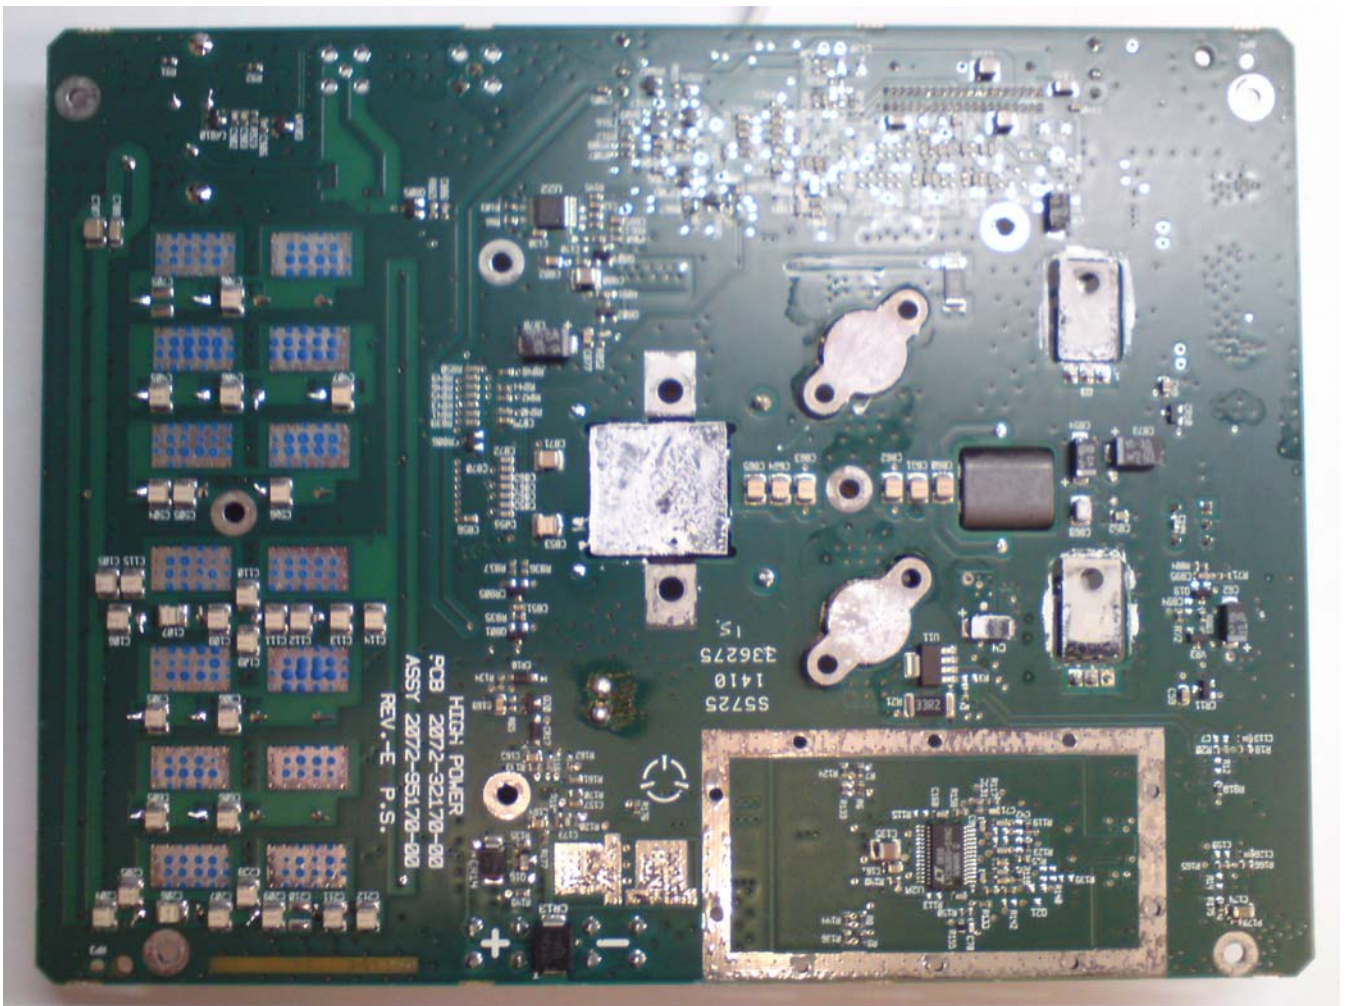

Subject: Internal Photographs for Micom Pathfinder - HF-SSB Manpack Transceiver

Figure 1: Control Head CS

Figure 2: Control Head PS

*Figure 3: CP 25W CS*

*Figure 4: CP 25W PS*

*Figure 5: HiPower CS*

Figure 6: HiPower PS

Figure 7: Interface CS

*Figure 8: Interface PS*

*Figure 9: Lord CS*

*Figure 10: Lord PS*

*Figure 11: Modem CS*

*Figure 12: Modem PS*