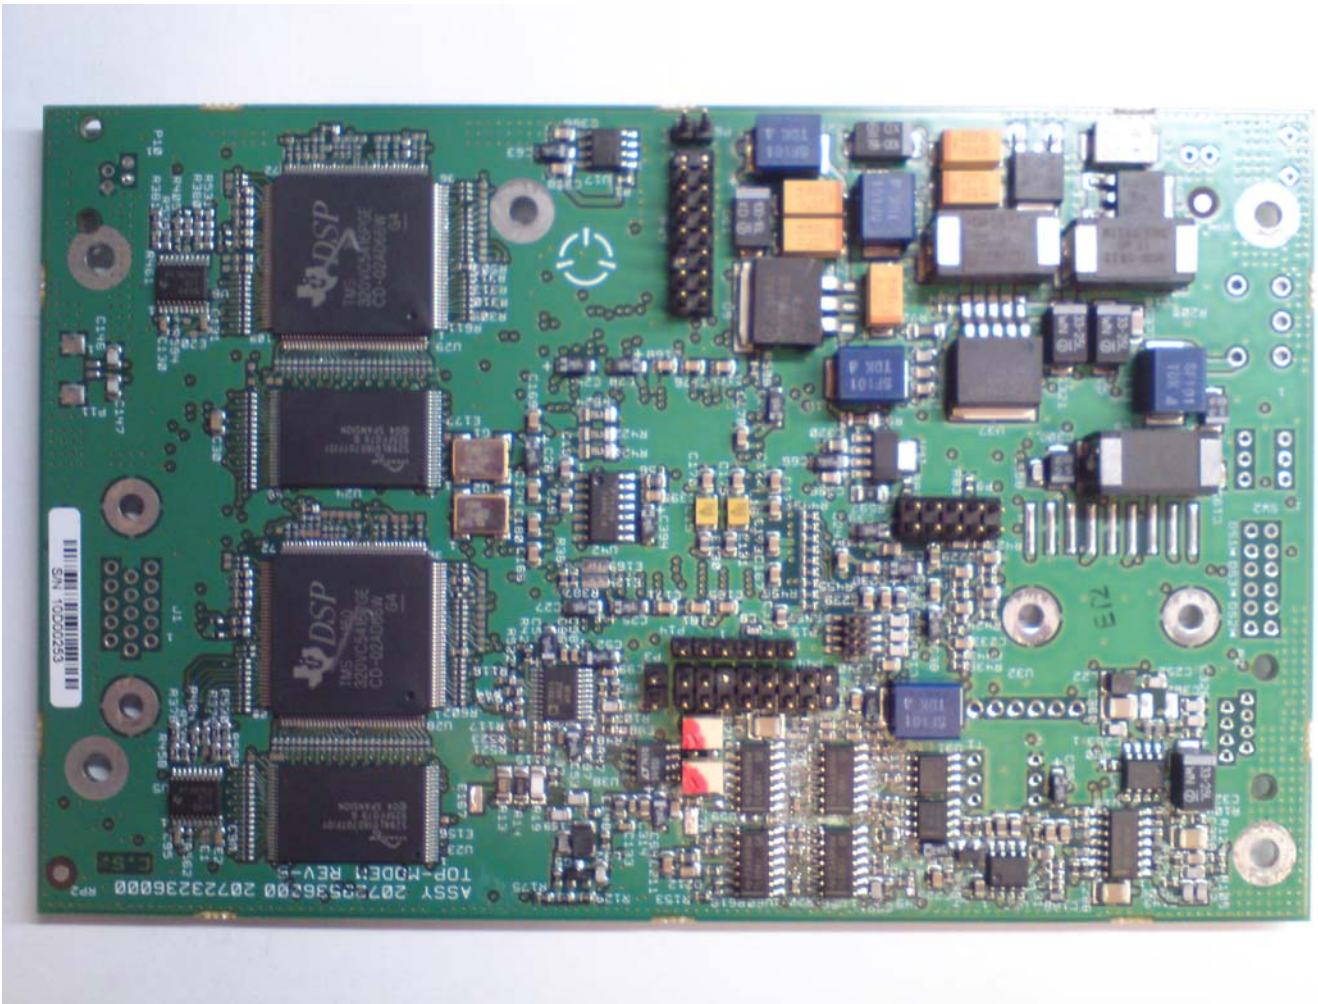

Subject: Internal Photographs for Micom Pathfinder - HF-SSB Manpack Transceiver

Figure 1: Control Head CS

Figure 2: Control Head PS

*Figure 3: CP 25W CS*

*Figure 4: CP 25W PS*

*Figure 5: HiPower CS*

Figure 6: HiPower PS

Figure 7: Interface CS

*Figure 8: Interface PS*

*Figure 9: Lord CS*

*Figure 10: Lord PS*

*Figure 11: Modem CS*

*Figure 12: Modem PS*