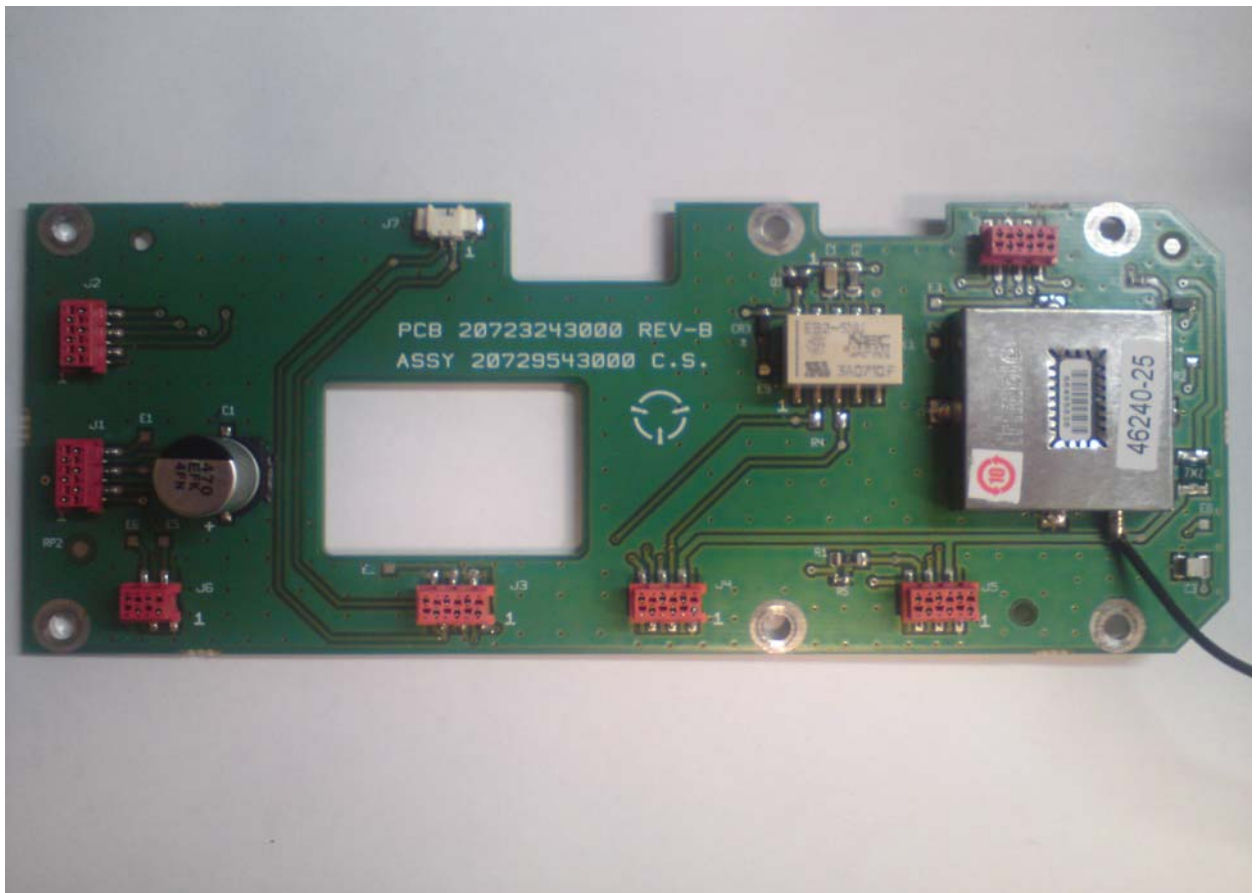

Subject: Internal Photographs for Micom Pathfinder - HF-SSB Manpack Transceiver

Figure 1: Control Head CS

Figure 2: Control Head PS

*Figure 3: CP 25W CS*

*Figure 4: CP 25W PS*

*Figure 5: HiPower CS*

Figure 6: HiPower PS

Figure 7: Interface CS

*Figure 8: Interface PS*

*Figure 9: Lord CS*

*Figure 10: Lord PS*

*Figure 11: Modem CS*

*Figure 12: Modem PS*