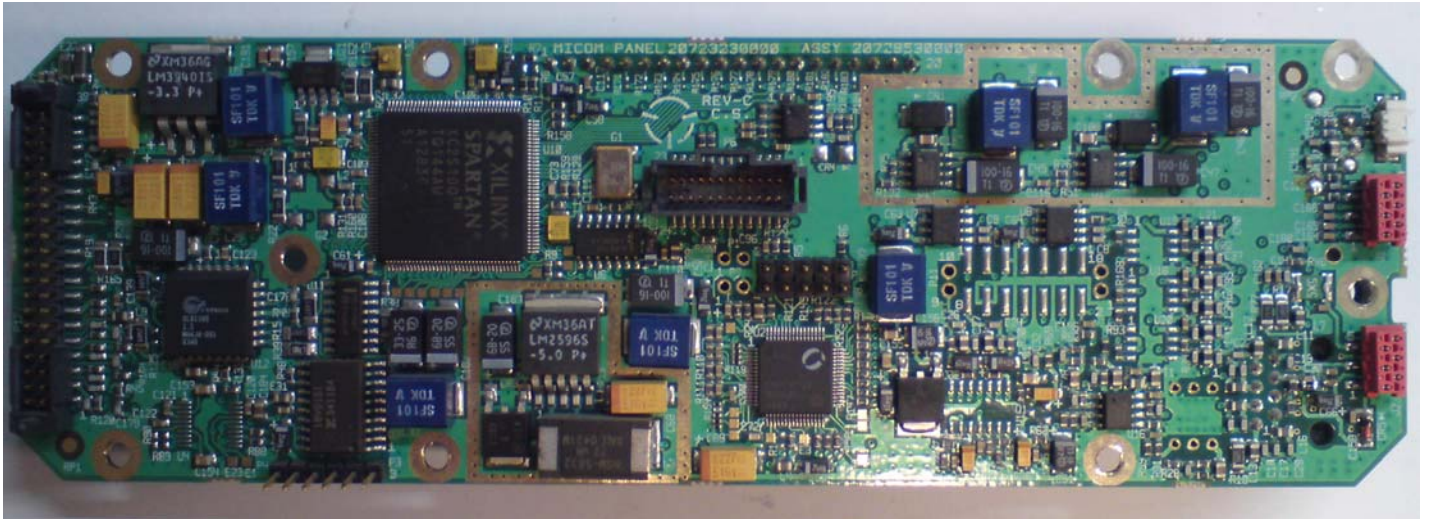

Subject: Internal Photographs for Micom Pathfinder - HF-SSB Manpack Transceiver

Figure 1: Control Head CS

Figure 2: Control Head PS

*Figure 3: CP 25W CS*

*Figure 4: CP 25W PS*

*Figure 5: HiPower CS*

Figure 6: HiPower PS

Figure 7: Interface CS

*Figure 8: Interface PS*

*Figure 9: Lord CS*

*Figure 10: Lord PS*

*Figure 11: Modem CS*

*Figure 12: Modem PS*