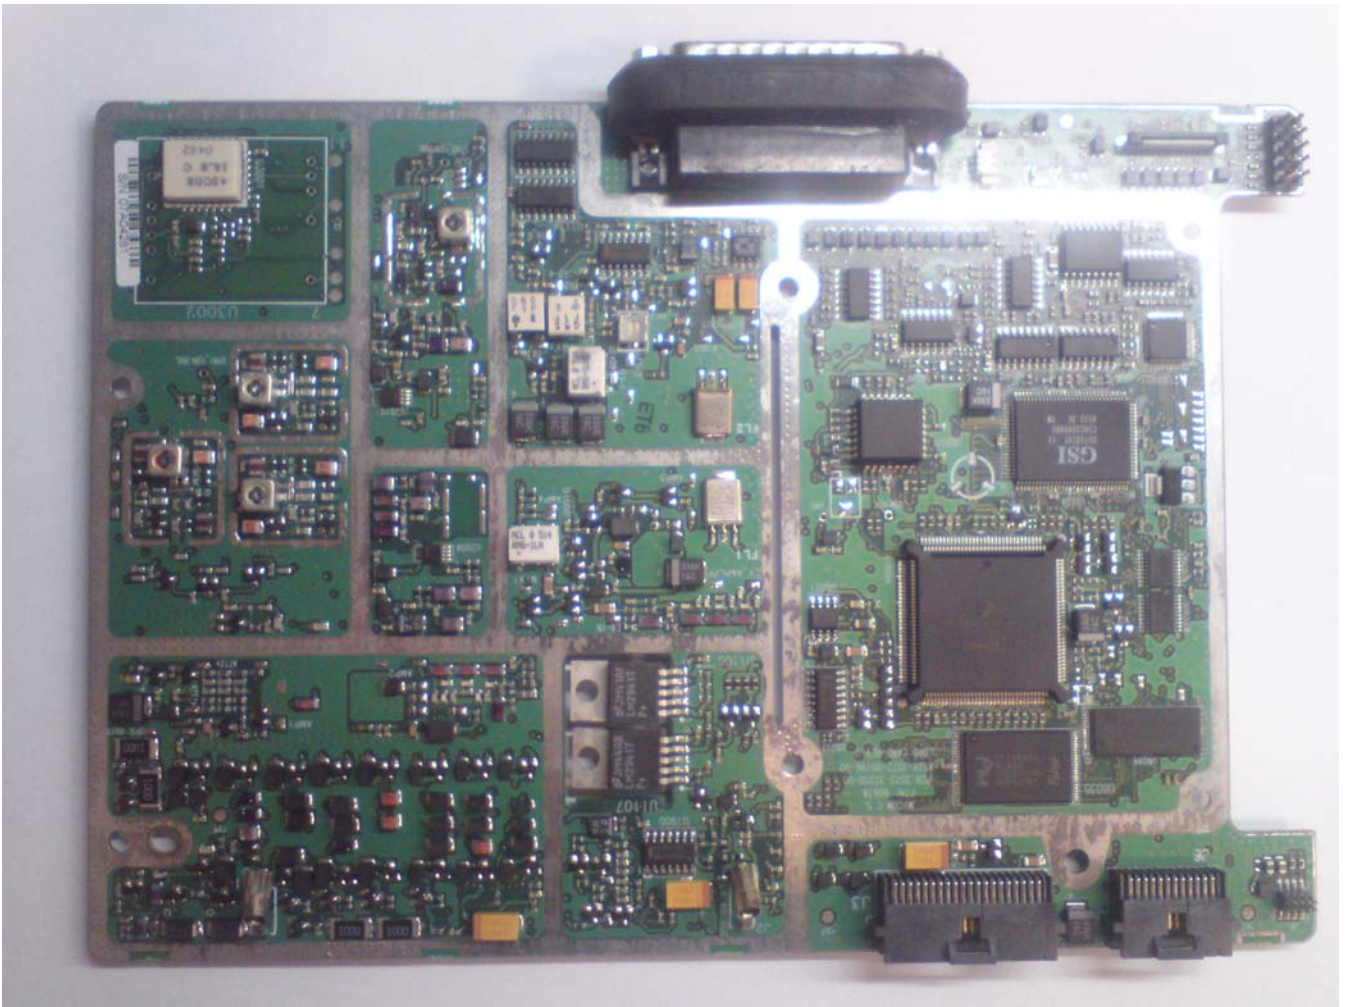

Subject: Internal Photographs for Micom Pathfinder - HF-SSB Manpack Transceiver

Figure 1: Control Head CS

Figure 2: Control Head PS

*Figure 3: CP 25W CS*

*Figure 4: CP 25W PS*

*Figure 5: HiPower CS*

Figure 6: HiPower PS

Figure 7: Interface CS

*Figure 8: Interface PS*

*Figure 9: Lord CS*

*Figure 10: Lord PS*

*Figure 11: Modem CS*

*Figure 12: Modem PS*