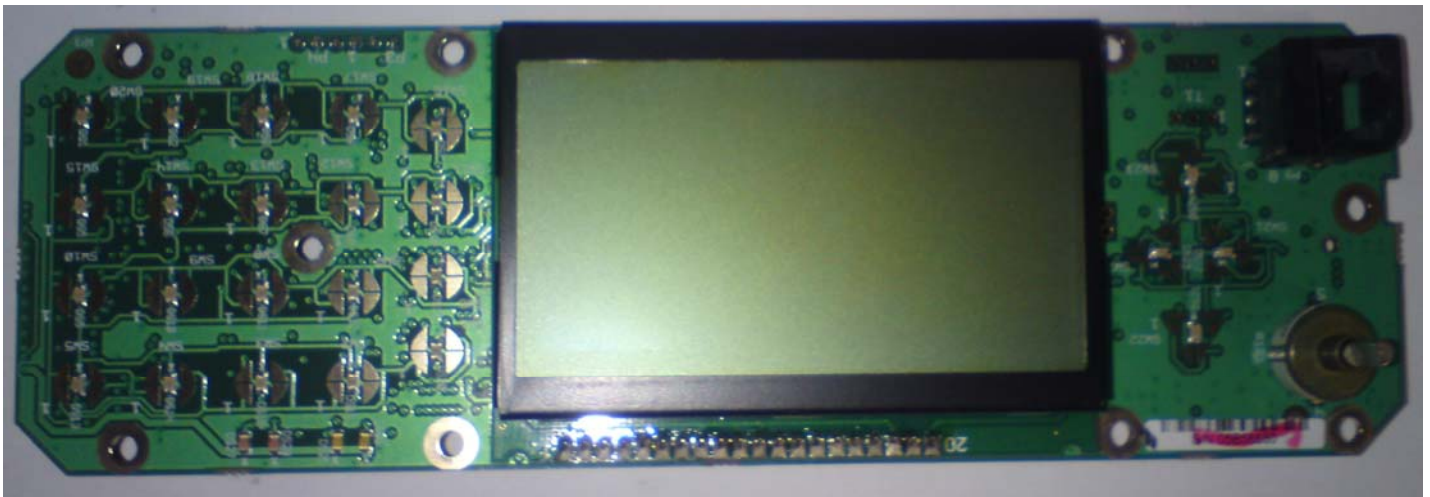

Subject: Internal Photographs for Micom Pathfinder - HF-SSB Manpack Transceiver

Figure 1: Control Head CS

Figure 2: Control Head PS

*Figure 3: CP 25W CS*

*Figure 4: CP 25W PS*

*Figure 5: HiPower CS*

Figure 6: HiPower PS

Figure 7: Interface CS

*Figure 8: Interface PS*

*Figure 9: Lord CS*

*Figure 10: Lord PS*

*Figure 11: Modem CS*

*Figure 12: Modem PS*