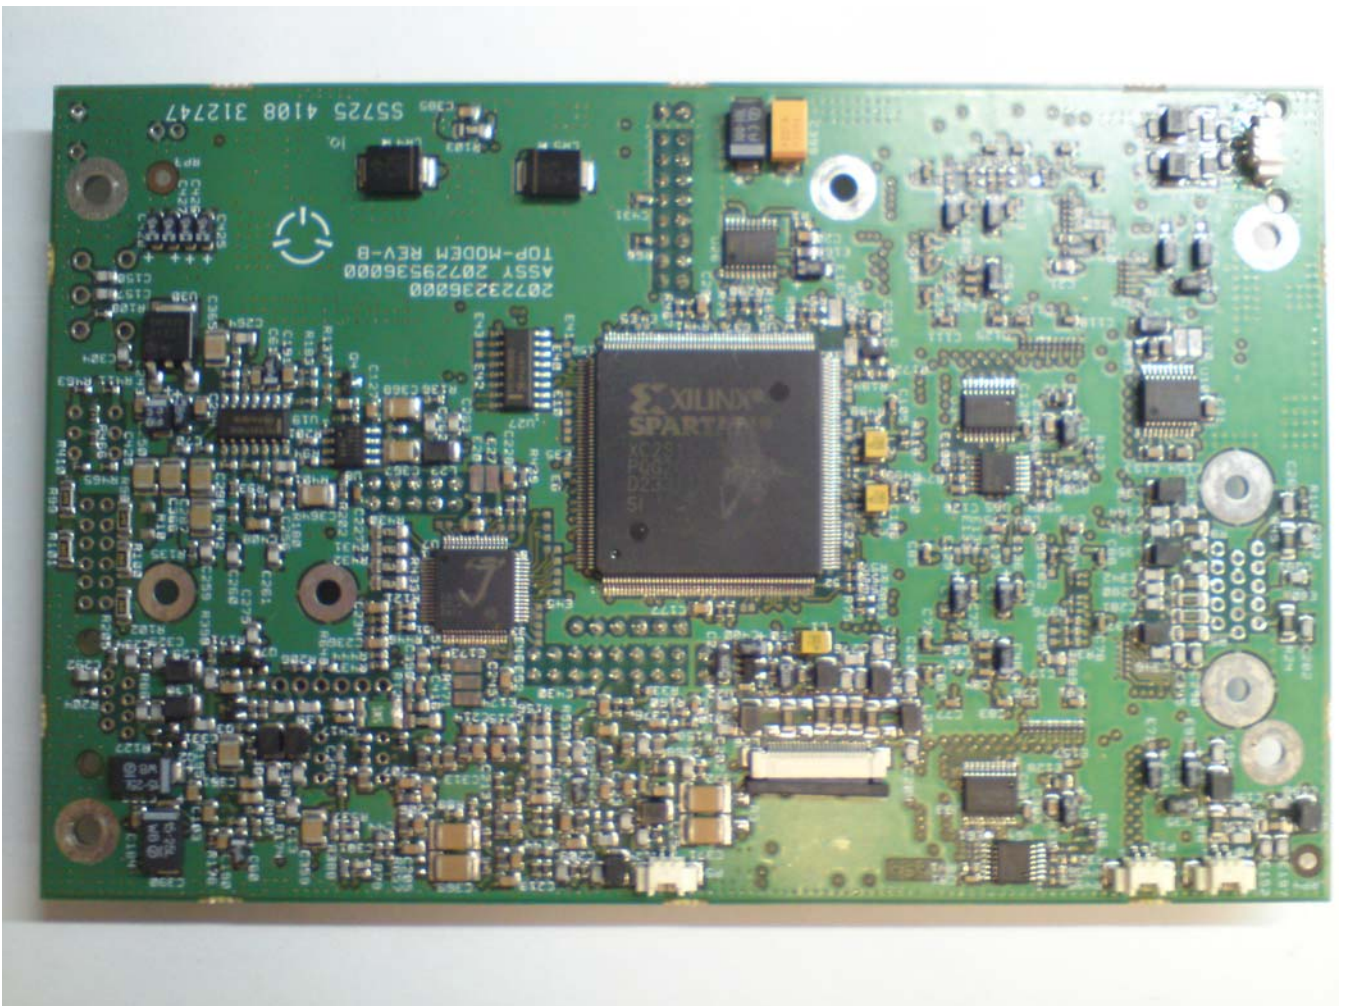

Subject: Internal Photographs for Micom Pathfinder - HF-SSB Manpack Transceiver

Figure 1: Control Head CS

Figure 2: Control Head PS

*Figure 3: CP 25W CS*

*Figure 4: CP 25W PS*

*Figure 5: HiPower CS*

Figure 6: HiPower PS

Figure 7: Interface CS

*Figure 8: Interface PS*

*Figure 9: Lord CS*

*Figure 10: Lord PS*

*Figure 11: Modem CS*

*Figure 12: Modem PS*