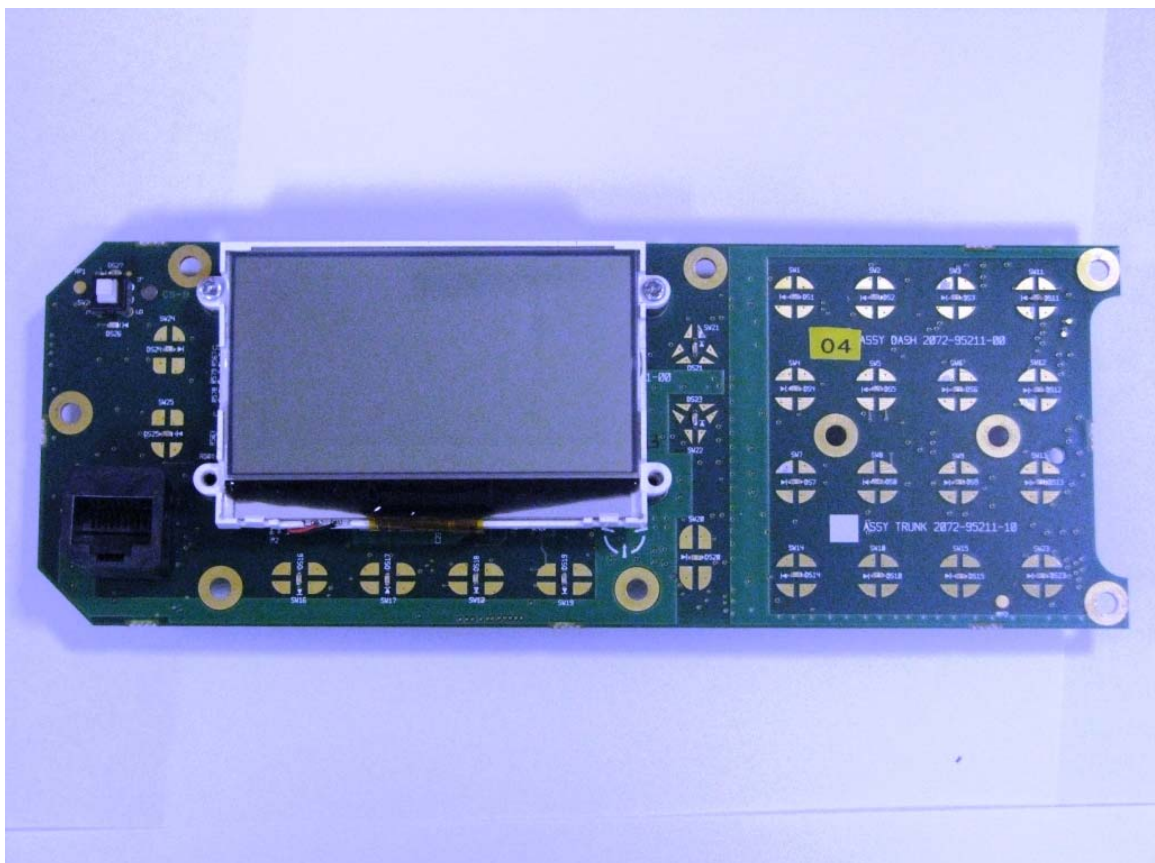

Subject: Internal Photographs for Micom Z Dash – HF Transceiver

*Control Head-Dash-PS*

*Control Head-Dash-CS*

*Hi Power-Dash-PS*

*Hi Power-Dash-CS*

*Lord-Dash-PS*

*Lord-Dash-CS*