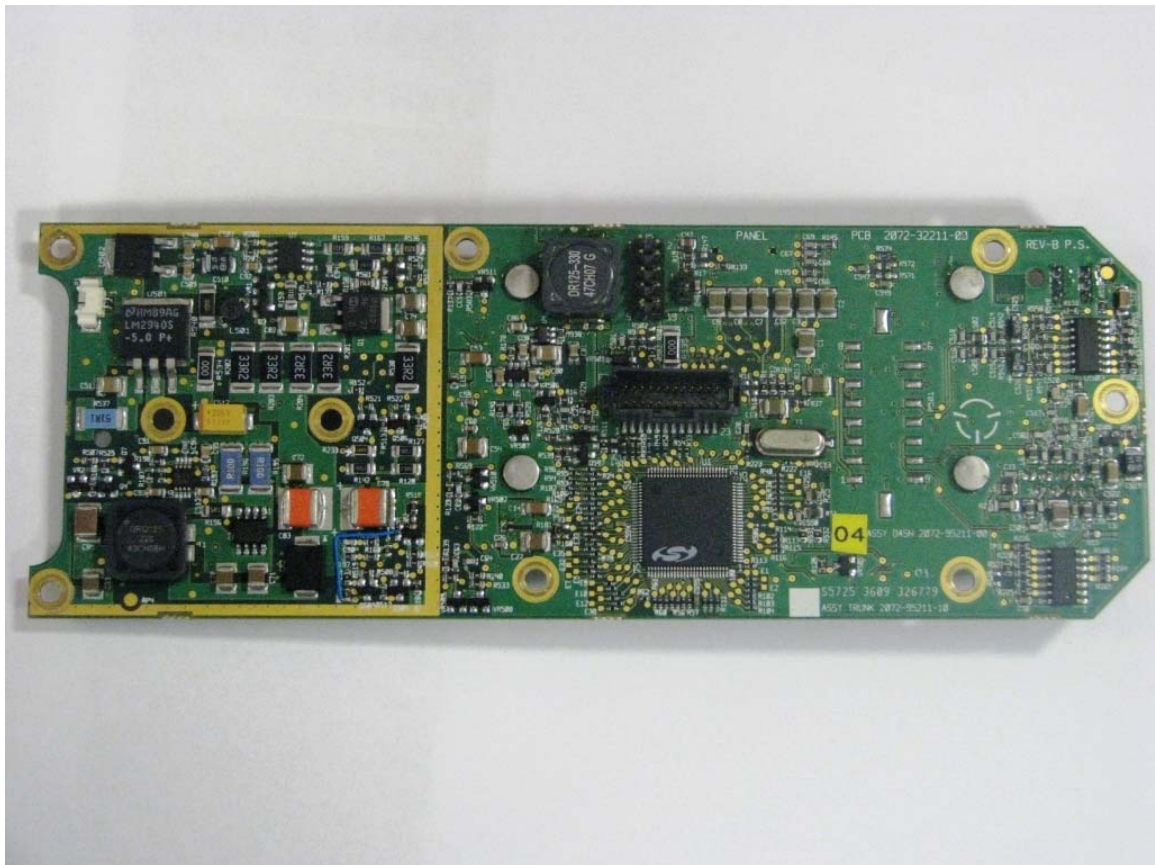

Subject: Internal Photographs for Micom Z Dash – HF Transceiver

*Control Head-Dash-PS*

*Control Head-Dash-CS*

*Hi Power-Dash-PS*

*Hi Power-Dash-CS*

*Lord-Dash-PS*

*Lord-Dash-CS*