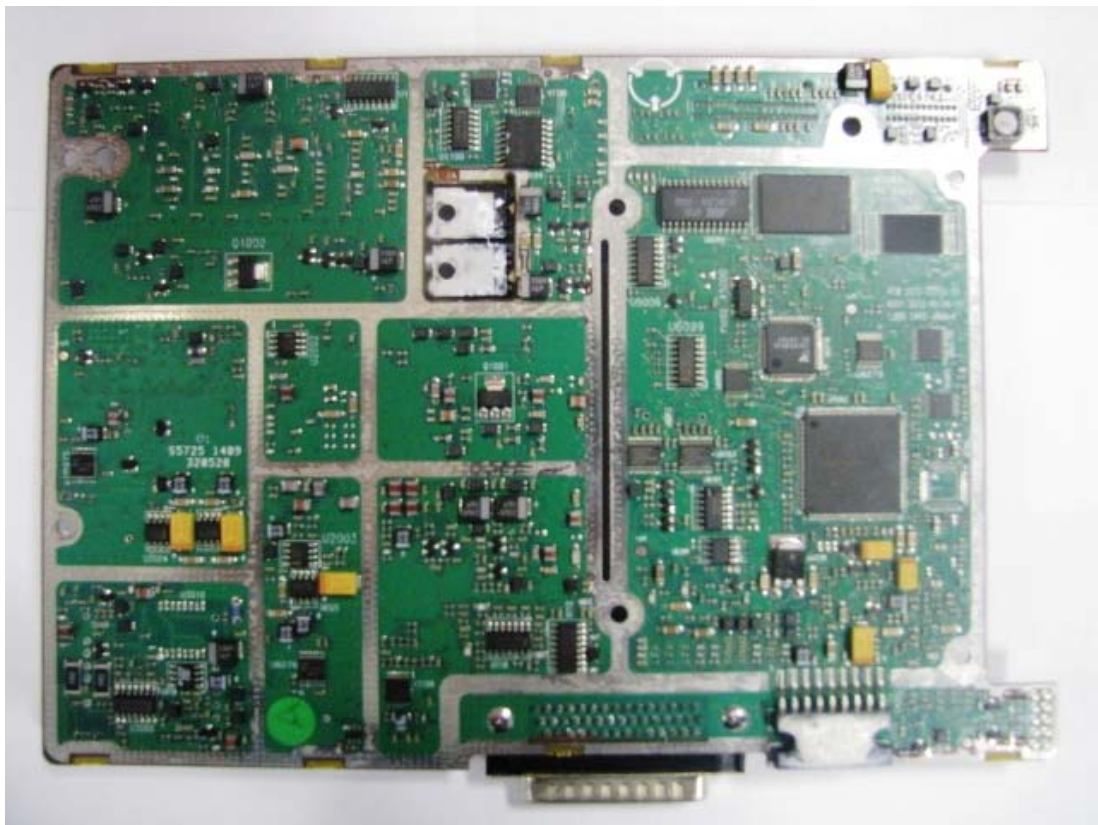

Subject: Internal Photographs for Micom Z Dash – HF Transceiver

*Control Head-Dash-PS*

*Control Head-Dash-CS*

*Hi Power-Dash-PS*

*Hi Power-Dash-CS*

*Lord-Dash-PS*

*Lord-Dash-CS*