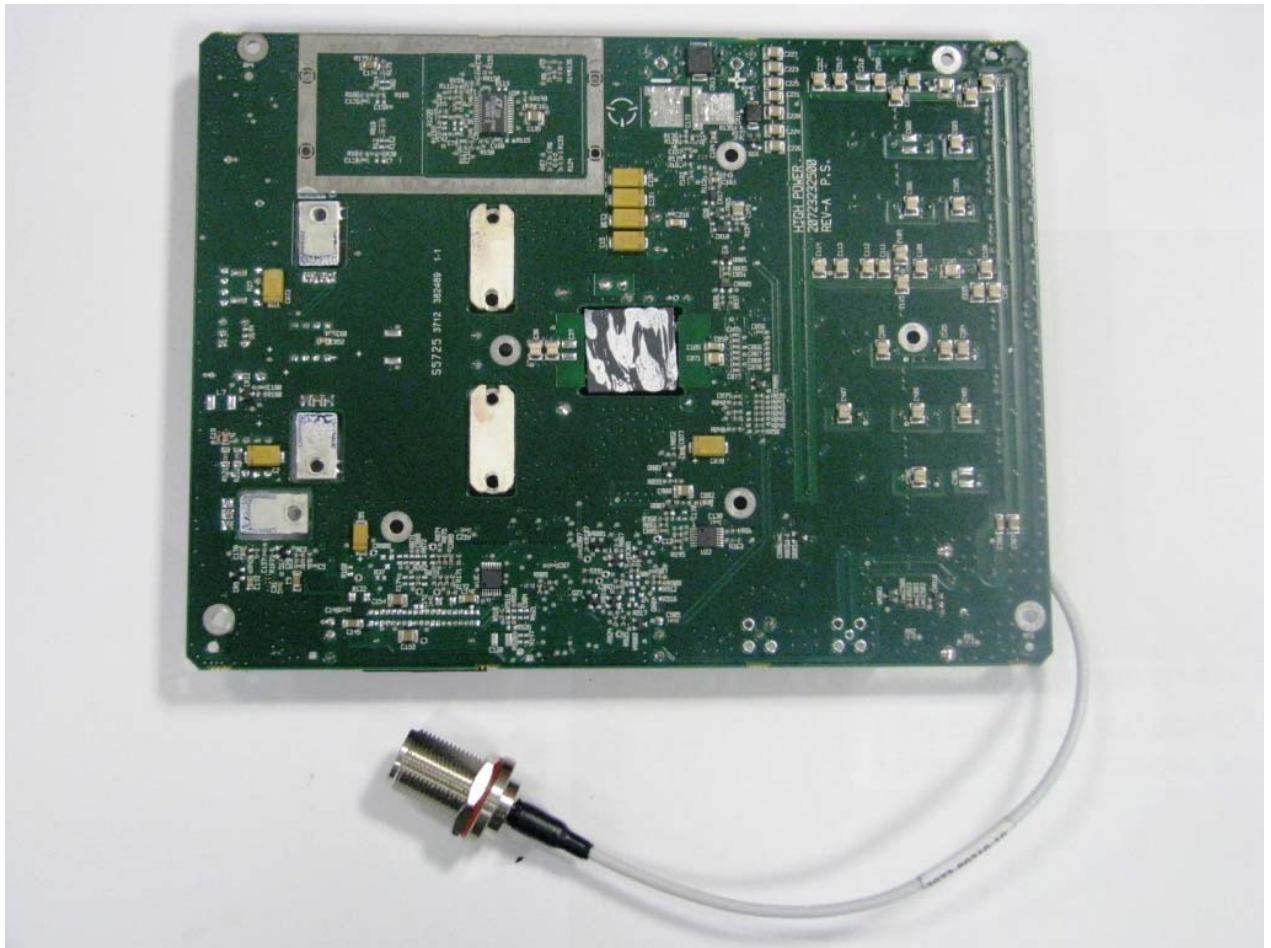

Subject: Internal Photographs for Micom Z Dash – HF Transceiver

*Control Head-Dash-PS*

*Control Head-Dash-CS*

*Hi Power-Dash-PS*

*Hi Power-Dash-CS*

*Lord-Dash-PS*

*Lord-Dash-CS*