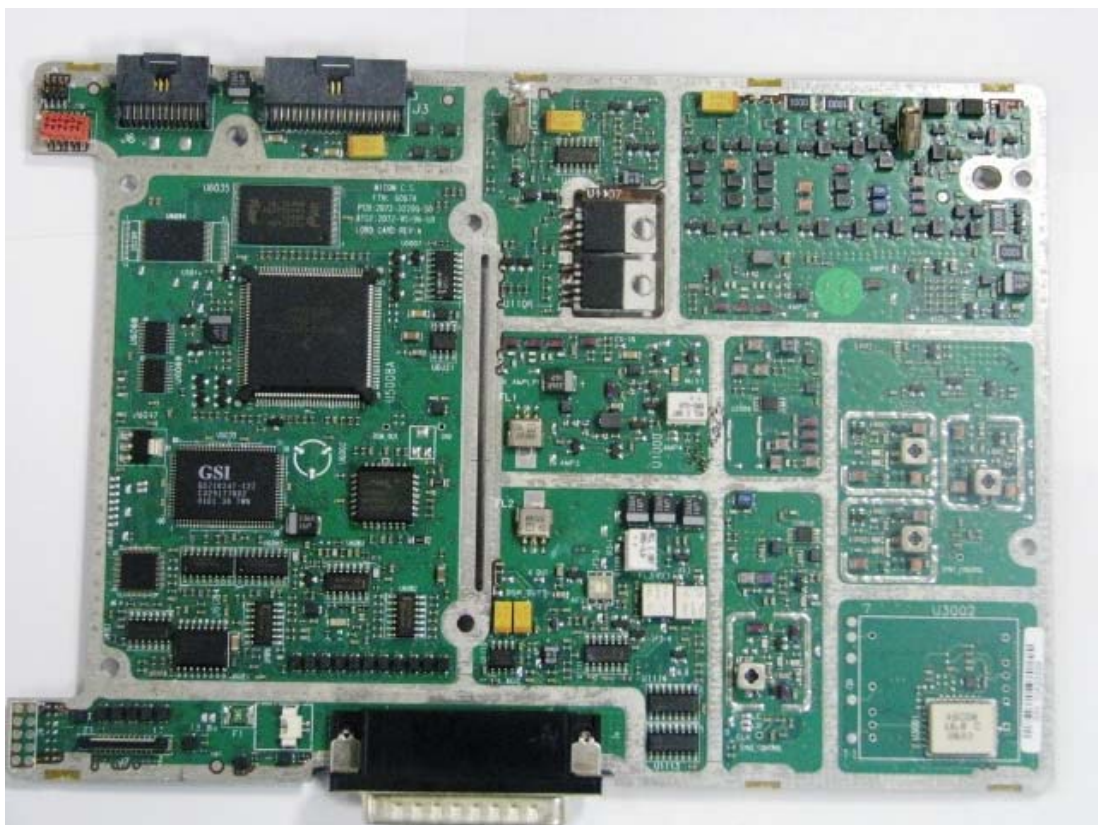

Subject: Internal Photographs for Micom Z Dash – HF Transceiver

*Control Head-Dash-PS*

*Control Head-Dash-CS*

*Hi Power-Dash-PS*

*Hi Power-Dash-CS*

*Lord-Dash-PS*

*Lord-Dash-CS*