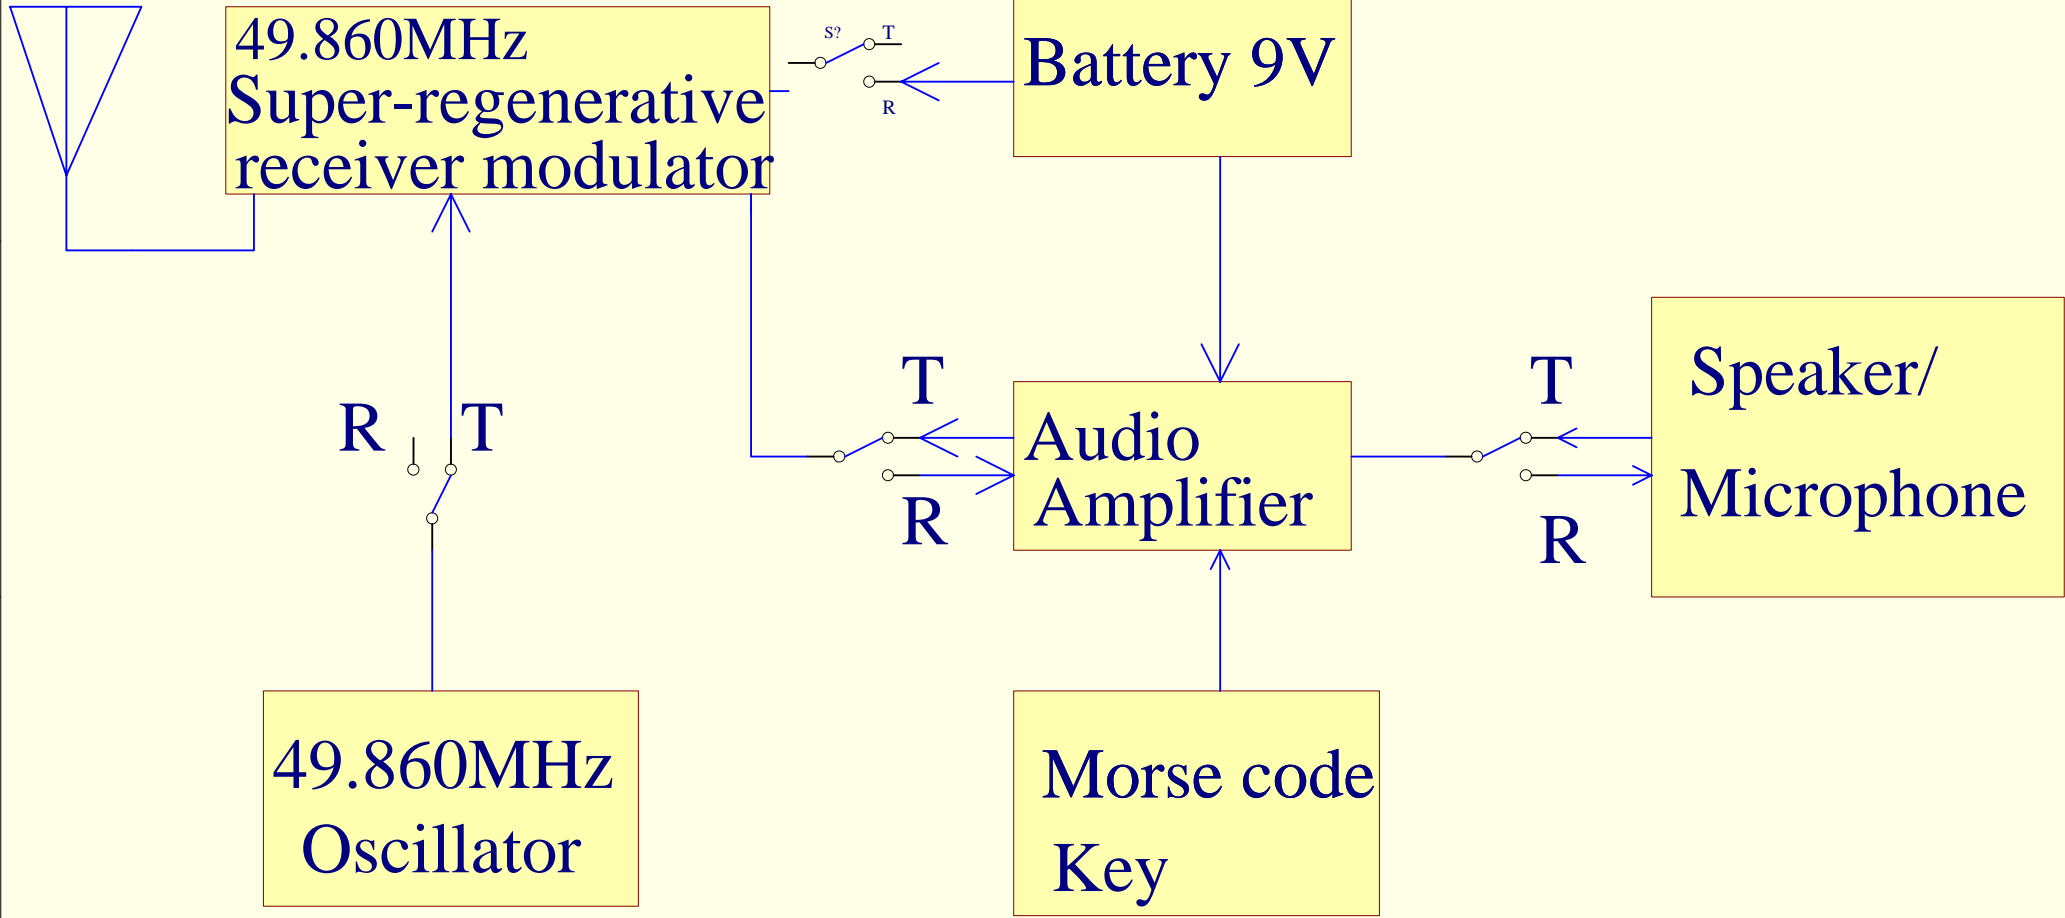

ANT Frequency: 49.860MHz

65410 SONIC WALKIE TALKIE

Block diagram

Size A4	FCSM No.	DWG No.	Rev
Scale	Sheet 0 of 0		