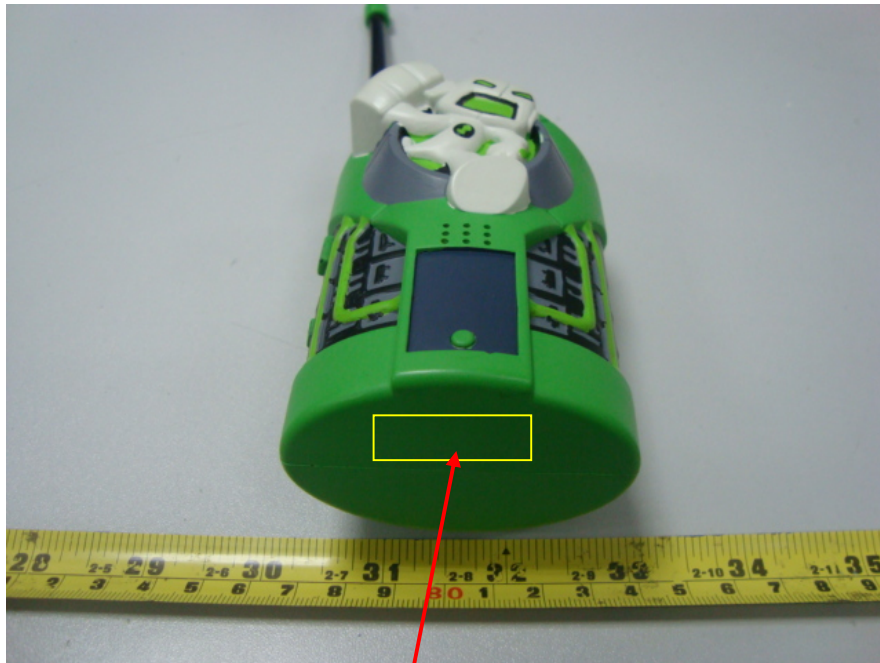

EXHIBIT A - FCC ID LABELING AND LOCATION

FCC ID Label

FCC ID: YNIJAZWARES36032

BEN 10 Walkie Talkie

36032

FCC ID Label Location

Label Here