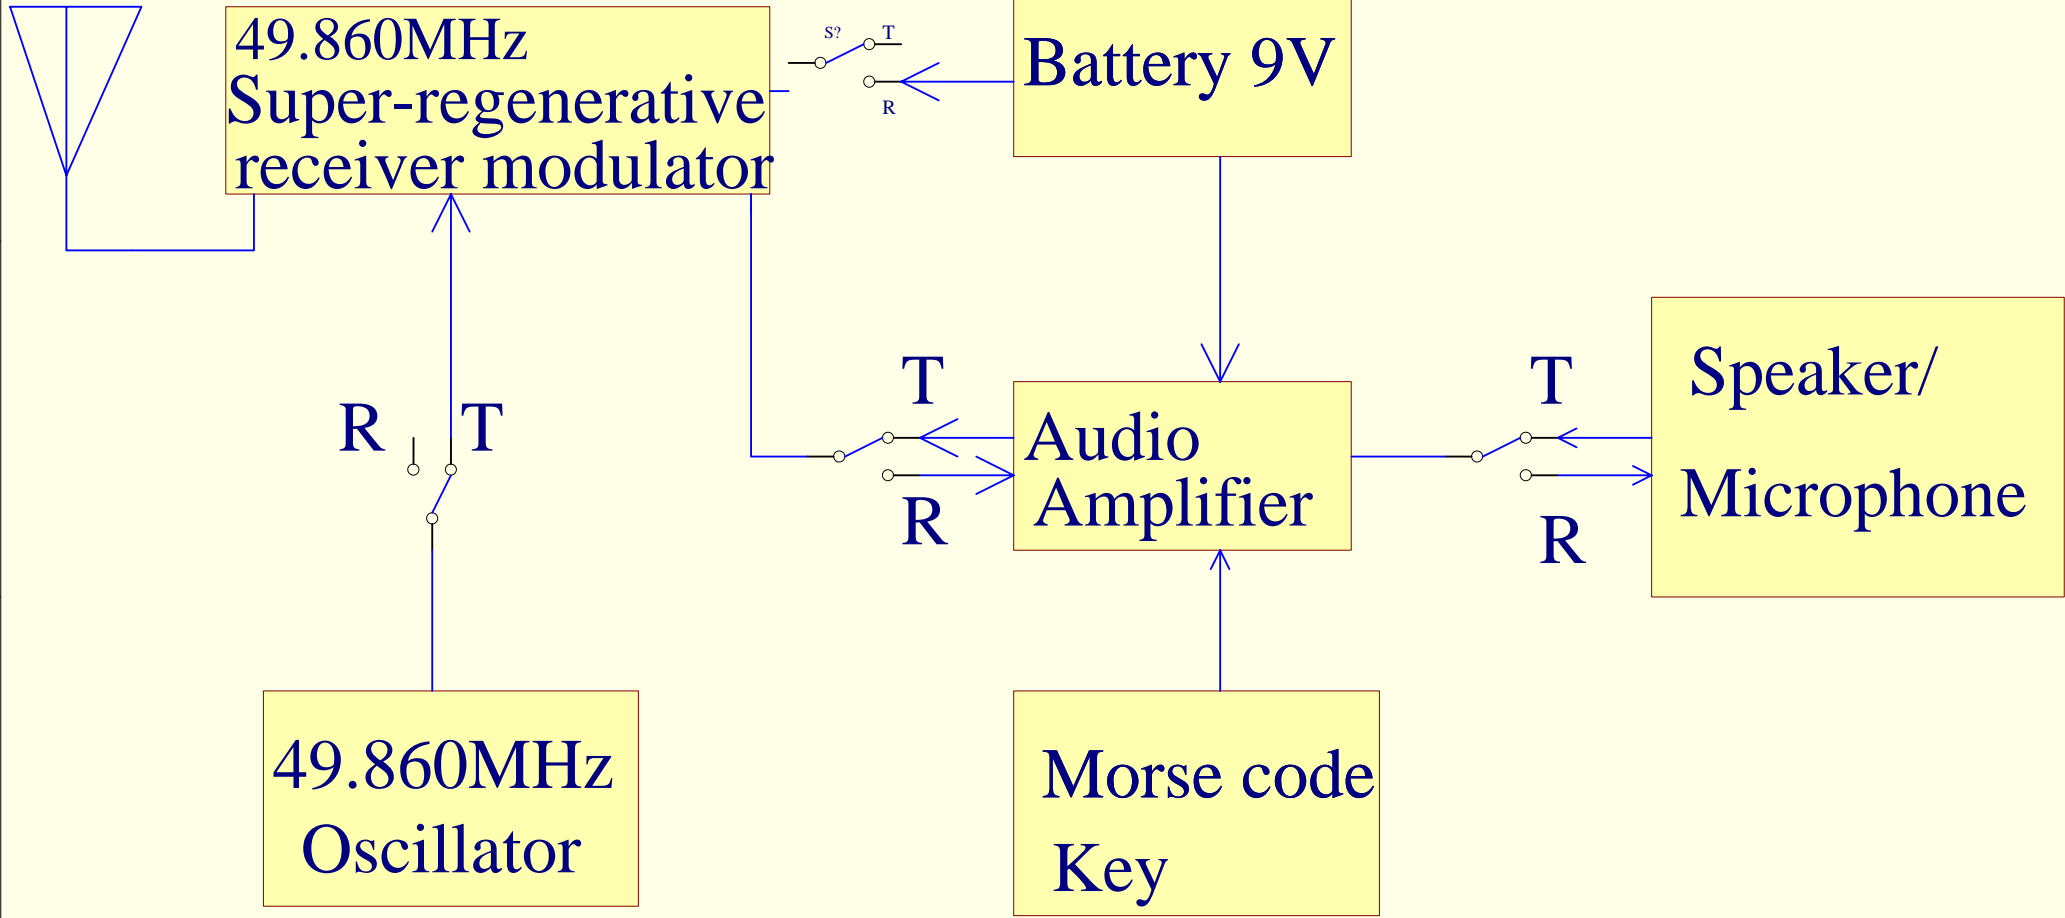

ANT Frequency: 49.860MHz

36032 BEN 10 WALKIE TALKIE

Block diagram

Size A4		FCSM No.		DWG No.		Rev	
Scale				Sheet 0 of 0			