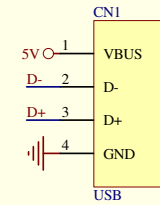

P03	USB TYPE
NC	<b>2.4G Keyboard Mouse</b>
GND	<b>2.4G Wireless Mouse</b>

P02	Keymatrix mode
C10=NC	<b>Standard key</b>
C10=0R	<b>88 key</b>
C10=0.1uF	<b>Standard key + Fn+F1...F12=Media keys</b>

Date:	<b>2011/08/09</b>	Revision	<b>V1.4</b>
Drawn By:		sheet	<b>1 of 1</b>