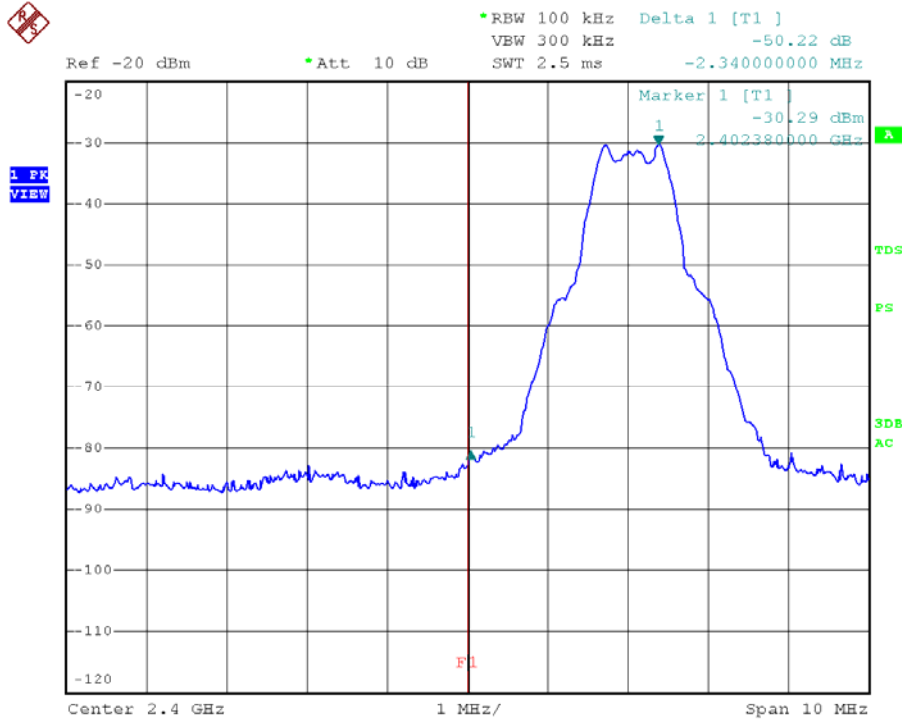

INTERTEK TESTING SERVICES

Report No.: HK11090844-1
Sample No.: 1/3 (Mouse - Star Wars)

Bandedge Plot – Pursuant to FCC Part 15 Section 15. 249 Requirement