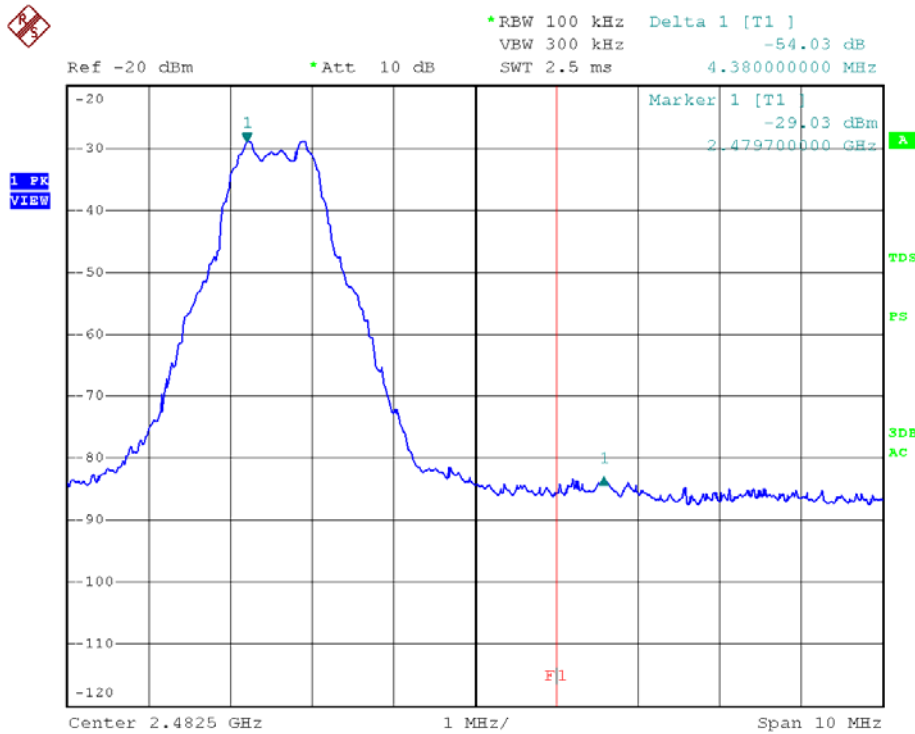

INTERTEK TESTING SERVICES

Report No.: HK11090844-1
Sample No.: 1/3 (Mouse - Star Wars)

Bandedge Plot – Pursuant to FCC Part 15 Section 15. 249 Requirement