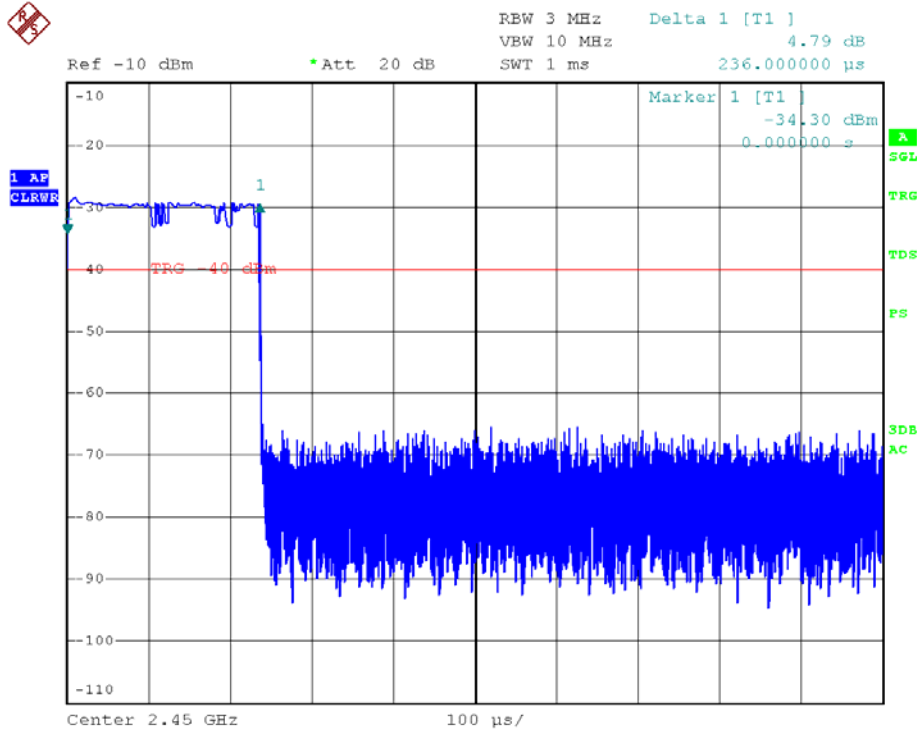

INTERTEK TESTING SERVICES

Report No.: HK11090844-1
Sample No.: 1/3 (Mouse -Star Wars)

Average factor Plot – Pursuant to FCC Part 15 Section 15. 249 Requirement

INTERTEK TESTING SERVICES

Report No.: HK11090844-1
Sample No.: 1/3 (Mouse -Star Wars)

Average factor Plot – Pursuant to FCC Part 15 Section 15. 249 Requirement