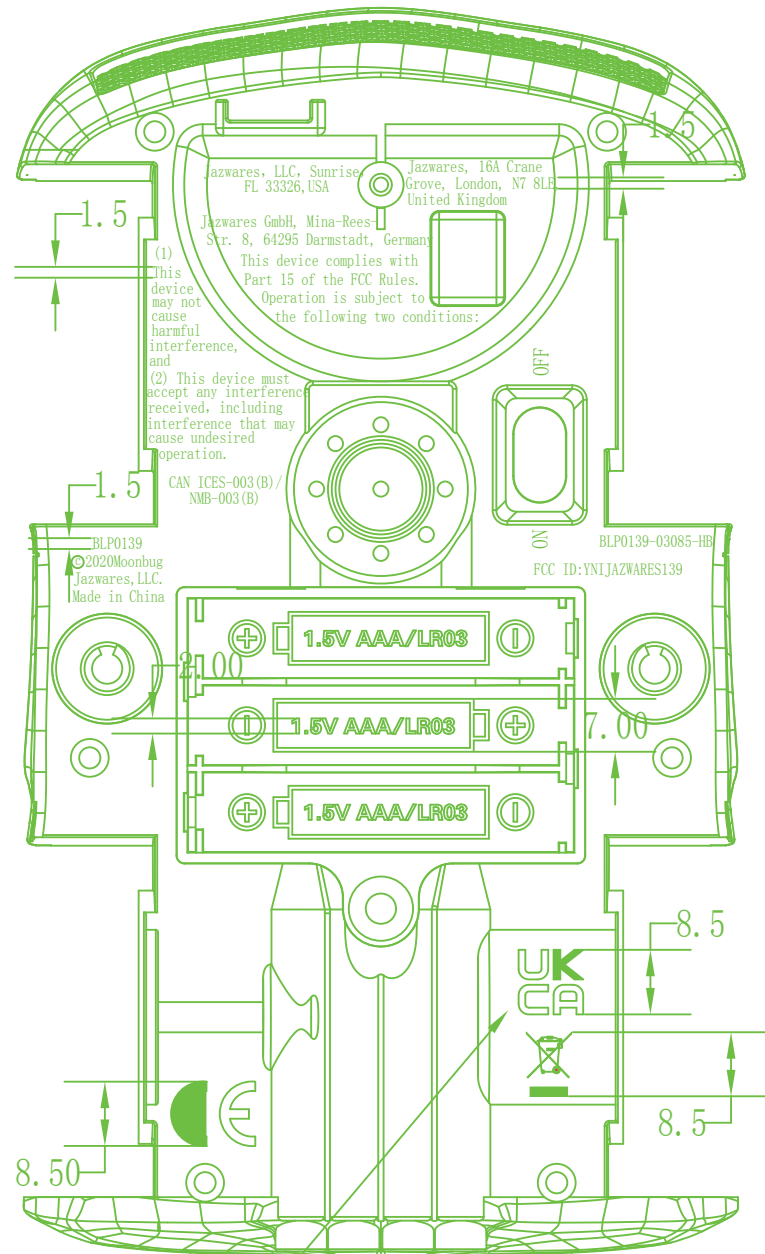

# Label Artwork and Location

CE和UKCA要做实心、垃圾桶形状  
按国际标准做、尺寸是8.5mm