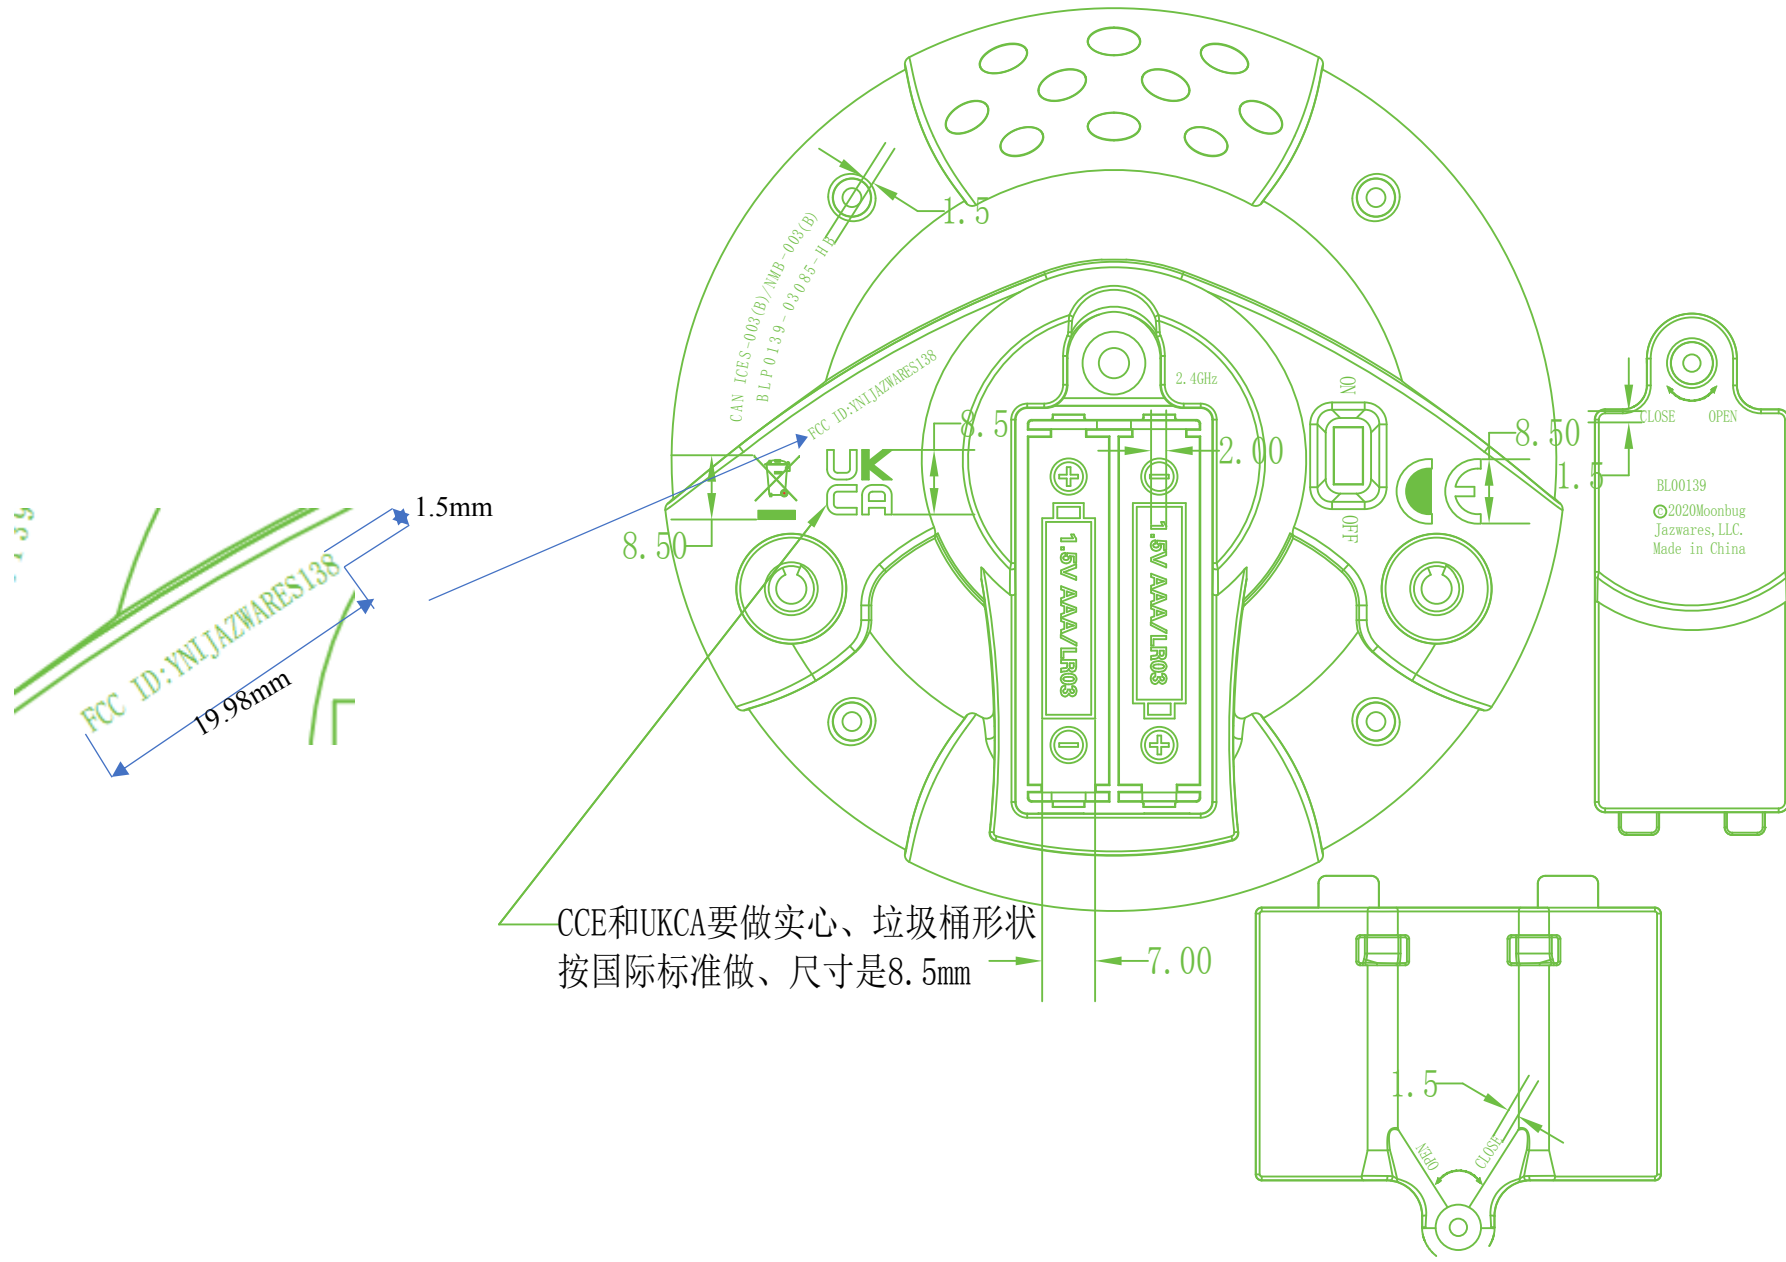

# Label Artwork and Location

CCE和UKCA要做实心、垃圾桶形状  
按国际标准做、尺寸是8.5mm