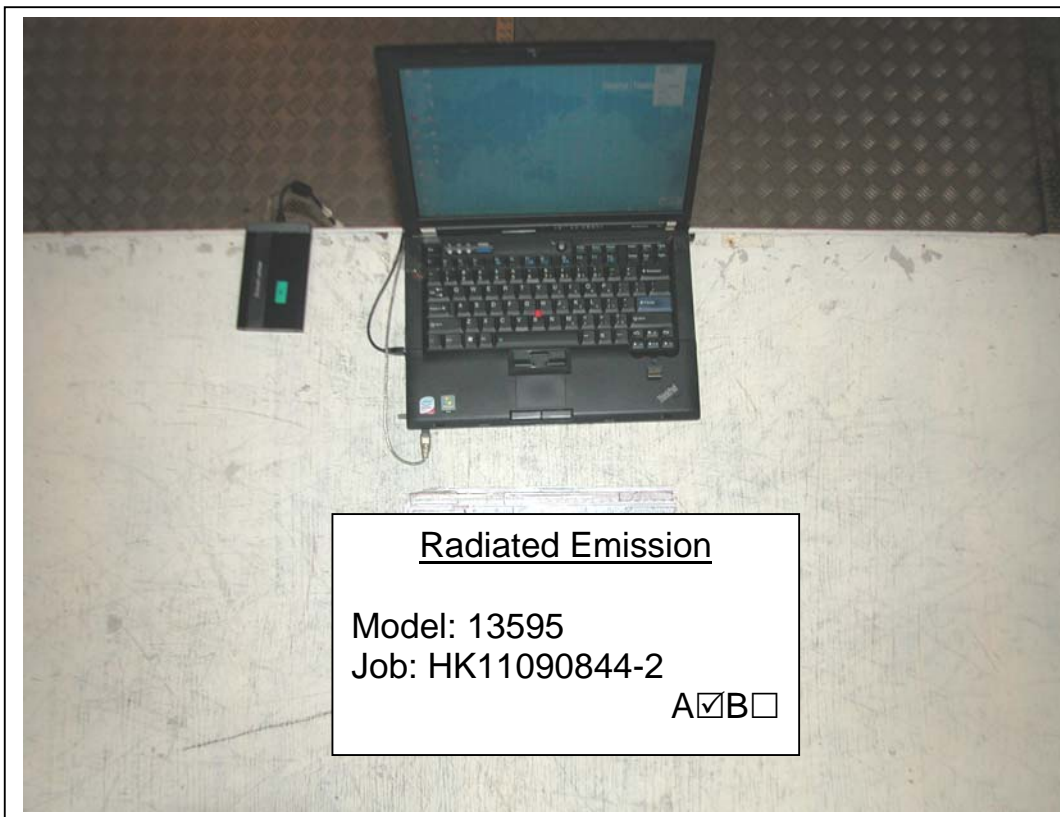


INTERTEK TESTING SERVICE

Report No: HK11090844-2

Configuration Photographs

Worst-Case Radiated Emissions

(Front View)

Model : 13595

INTERTEK TESTING SERVICE

Report No: HK11090844-2

Configuration Photographs
Worst-Case Radiated Emissions

(Back View)

Model : 13595