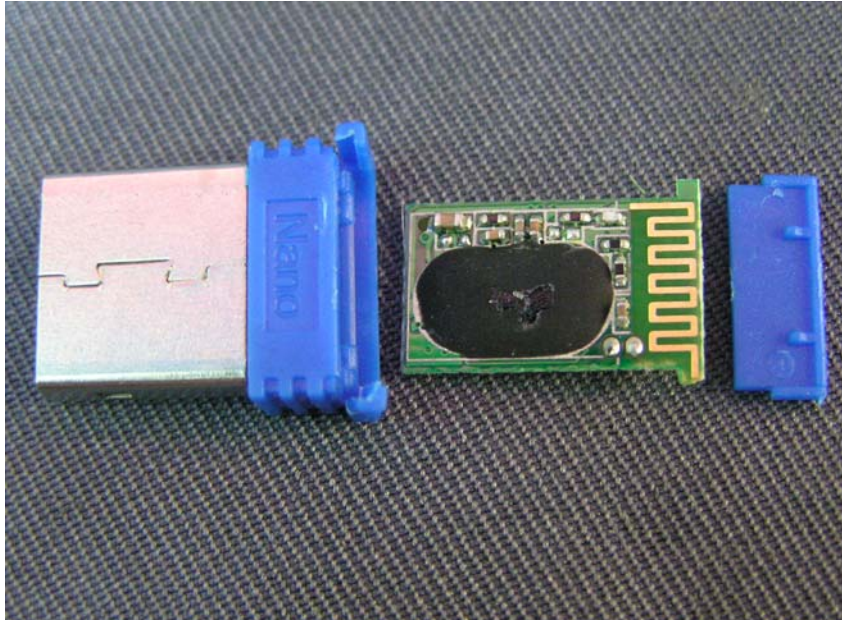

Equipment Photographs

Model : 13595

(Internal)

INTERTEK TESTING SERVICE

Report No.: HK11090844-2

Equipment Photographs

Model : 13595

(Internal)