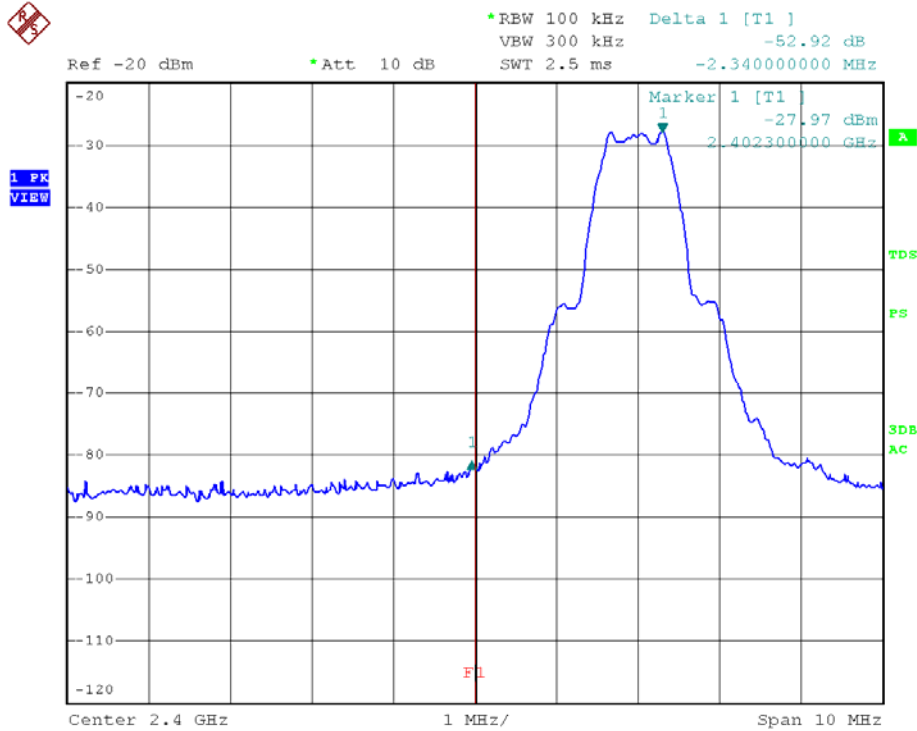

# INTERTEK TESTING SERVICES

Report No.: HK11090844-2  
Sample No.: 1/3 (Dongle WWE)

**Bandedge Plot – Pursuant to FCC Part 15 Section 15.249 Requirement**