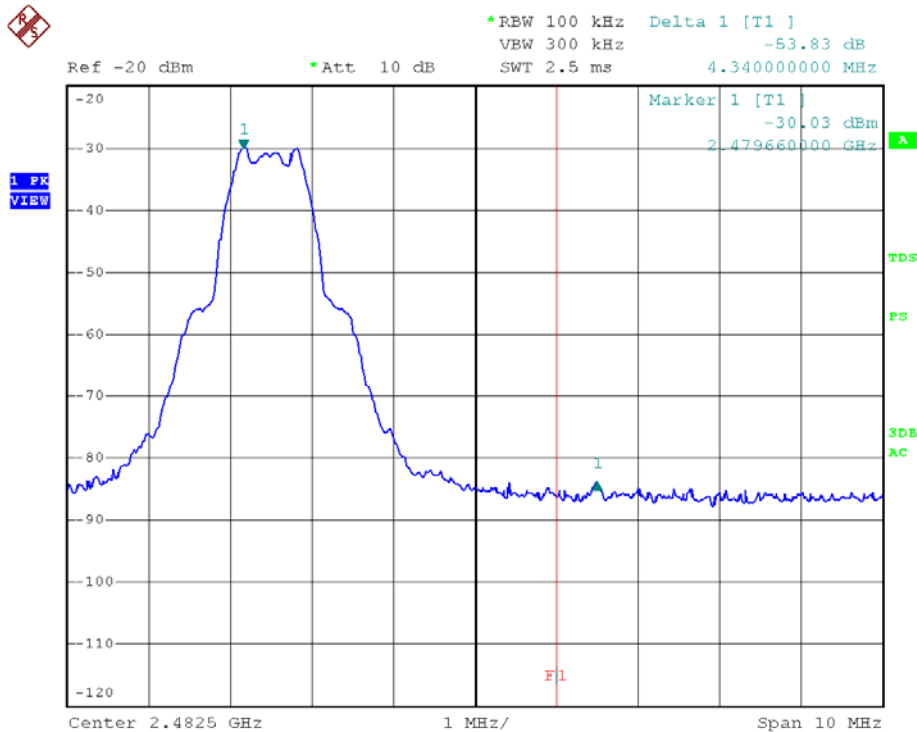

# INTERTEK TESTING SERVICES

Report No.: HK11090844-2  
Sample No.: 1/3 (Dongle WWE)

**Bandedge Plot – Pursuant to FCC Part 15 Section 15.249 Requirement**