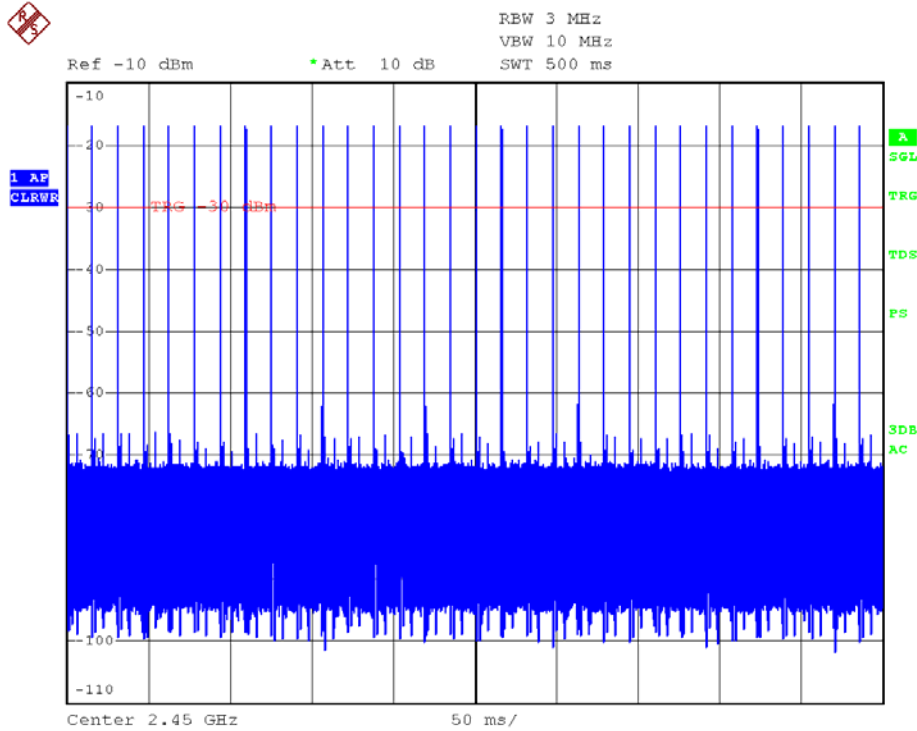

INTERTEK TESTING SERVICES

Report No.: HK11090844-2
Sample No.: 1/3 (Dongle – WWE)

Average Factor Plot – Pursuant to FCC Part 15 Section 15. 249 Requirement

INTERTEK TESTING SERVICES

Report No.: HK11090844-2
Sample No.: 1/3 (Dongle – WWE)

Average Factor Plot – Pursuant to FCC Part 15 Section 15. 249 Requirement