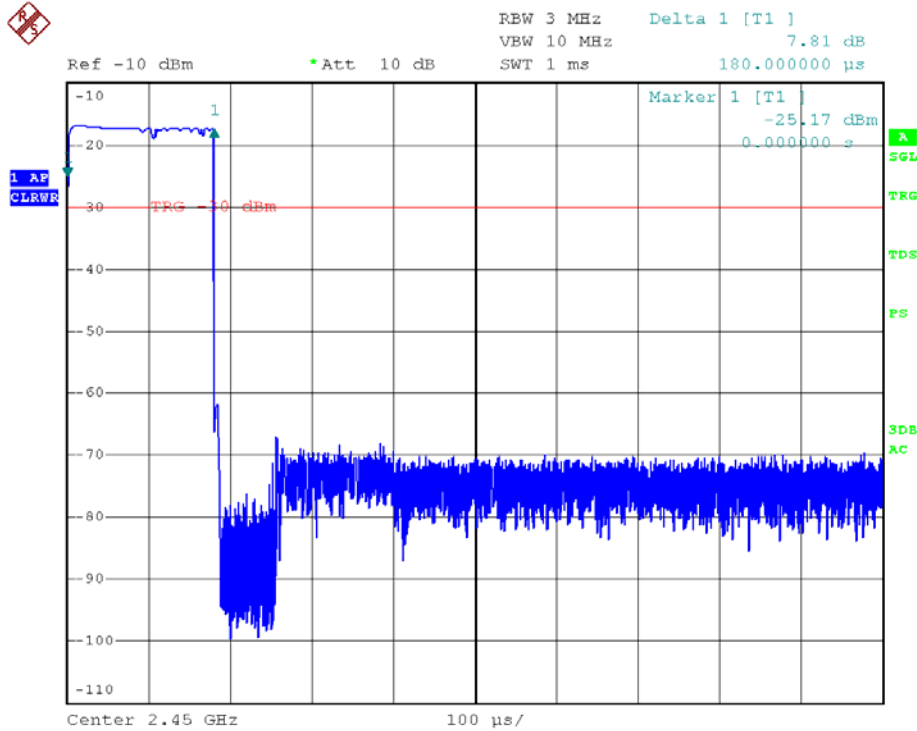

INTERTEK TESTING SERVICES

Report No.: HK11090844-2
Sample No.: 1/3 (Dongle – WWE)

Average Factor Plot – Pursuant to FCC Part 15 Section 15. 249 Requirement

INTERTEK TESTING SERVICES

Report No.: HK11090844-2
Sample No.: 1/3 (Dongle – WWE)

Average Factor Plot – Pursuant to FCC Part 15 Section 15. 249 Requirement