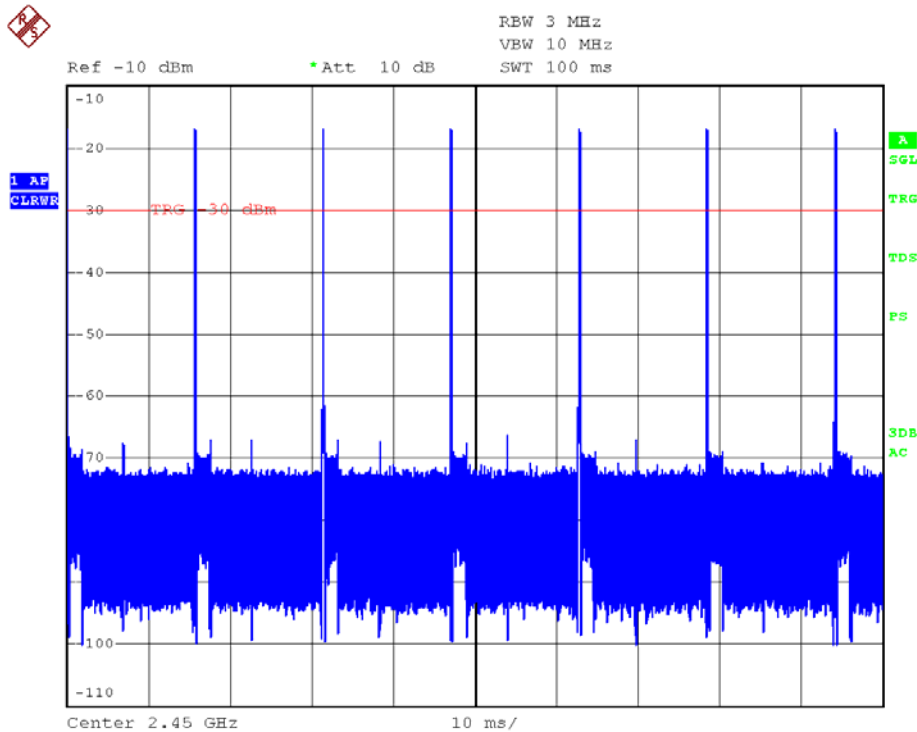

INTERTEK TESTING SERVICES

Report No.: HK11090844-2
Sample No.: 1/3 (Dongle – WWE)

Average Factor Plot – Pursuant to FCC Part 15 Section 15. 249 Requirement

INTERTEK TESTING SERVICES

Report No.: HK11090844-2
Sample No.: 1/3 (Dongle – WWE)

Average Factor Plot – Pursuant to FCC Part 15 Section 15. 249 Requirement