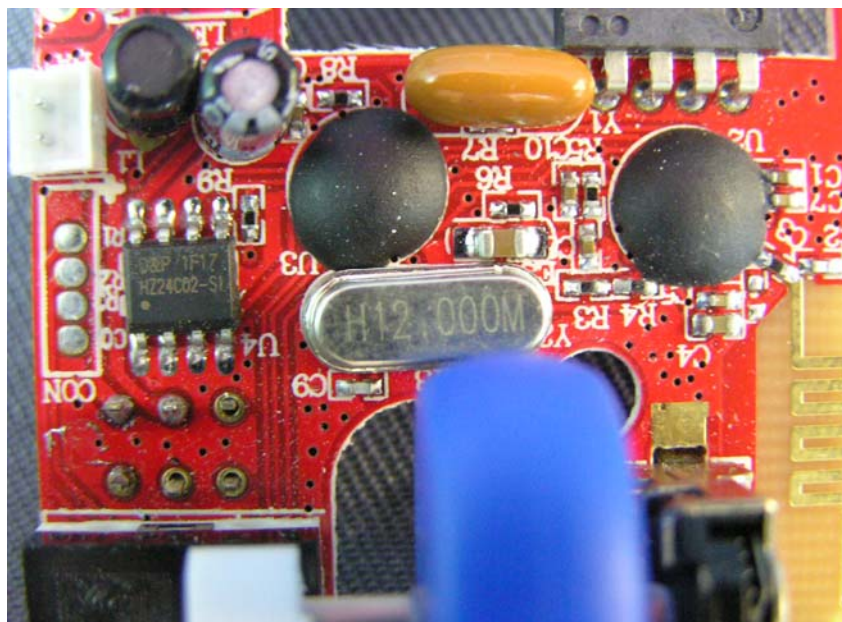

Equipment Photographs

Model : 13595

(Internal)

INTERTEK TESTING SERVICE

Report No.: HK11090844-3

Equipment Photographs

Model : 13595

(Internal)

INTERTEK TESTING SERVICE

Report No.: HK11090844-3

Equipment Photographs

Model : 13595

(Internal)

Equipment Photographs

Model : 13595

(Internal)