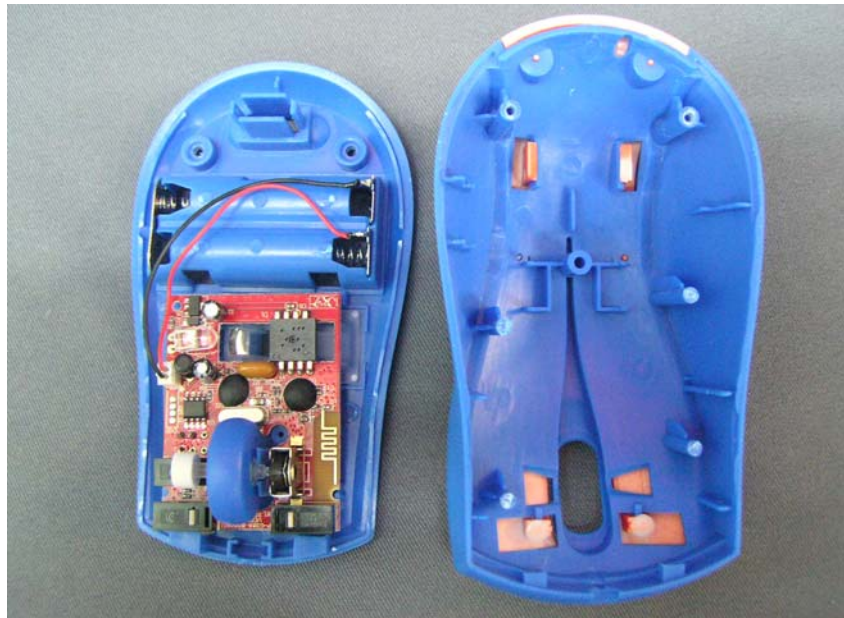

Equipment Photographs

Model : 13595

(Internal)

INTERTEK TESTING SERVICE

Report No.: HK11090844-3

Equipment Photographs

Model : 13595

(Internal)

INTERTEK TESTING SERVICE

Report No.: HK11090844-3

Equipment Photographs

Model : 13595

(Internal)

Equipment Photographs

Model : 13595

(Internal)