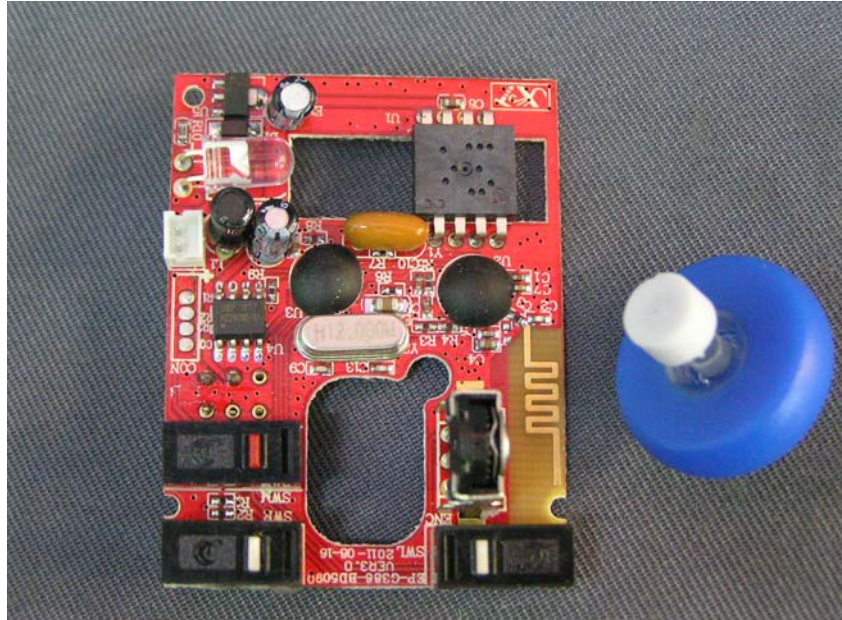

Equipment Photographs

Model : 13595

(Internal)

INTERTEK TESTING SERVICE

Report No.: HK11090844-3

Equipment Photographs

Model : 13595

(Internal)

INTERTEK TESTING SERVICE

Report No.: HK11090844-3

Equipment Photographs

Model : 13595

(Internal)

Equipment Photographs

Model : 13595

(Internal)