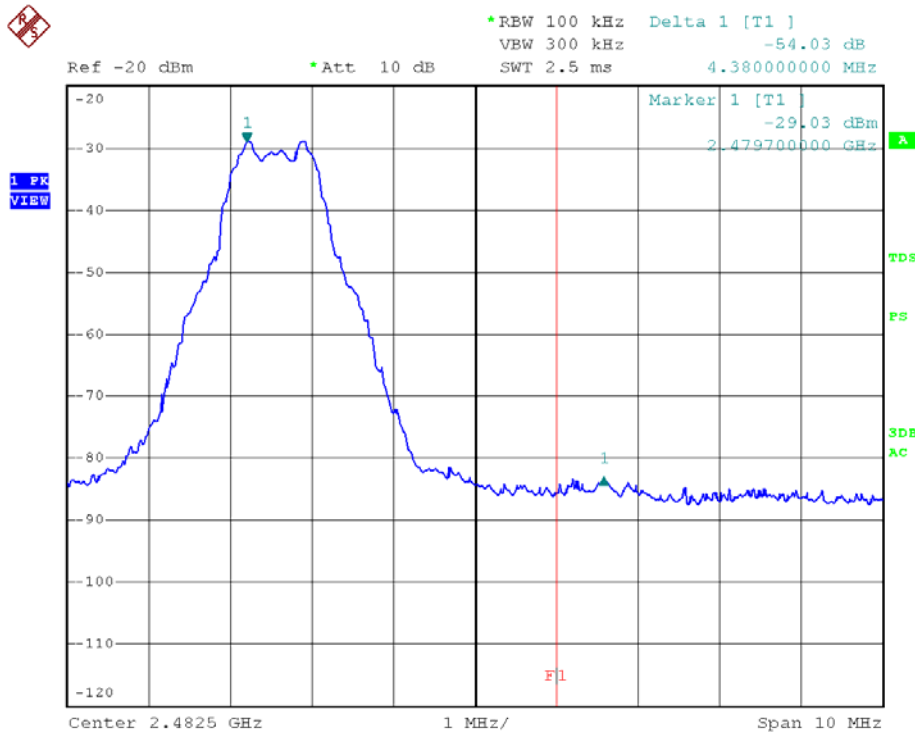

INTERTEK TESTING SERVICES

Report No.: HK11090844-3
Sample No.: 1/3 (Mouse -WWE)

Bandedge Plot – Pursuant to FCC Part 15 Section 15. 249 Requirement