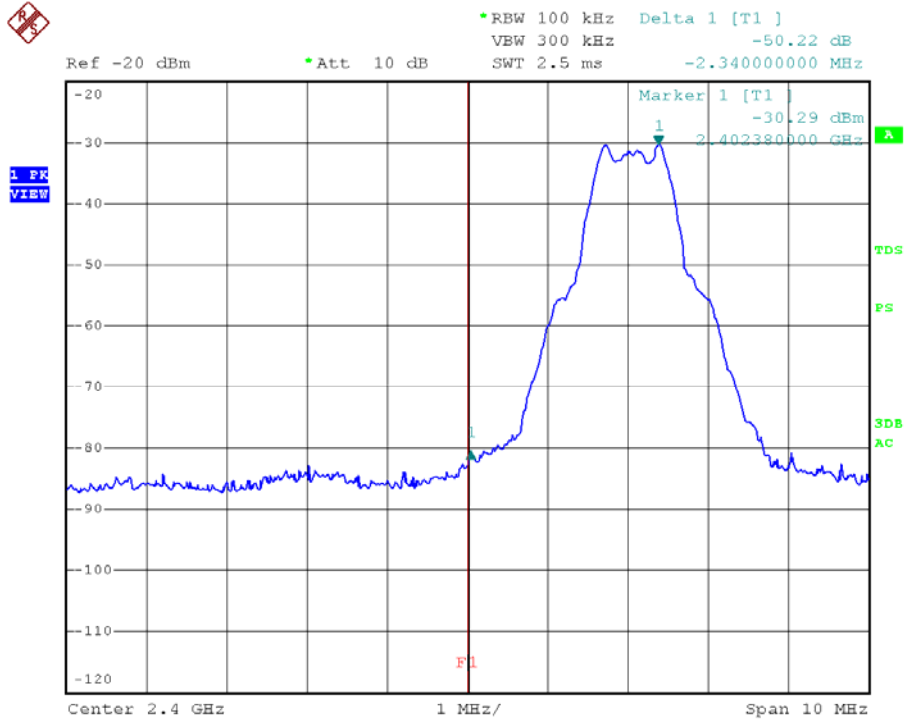

INTERTEK TESTING SERVICES

Report No.: HK11090844-3
Sample No.: 1/3 (Mouse -WWE)

Bandedge Plot – Pursuant to FCC Part 15 Section 15. 249 Requirement