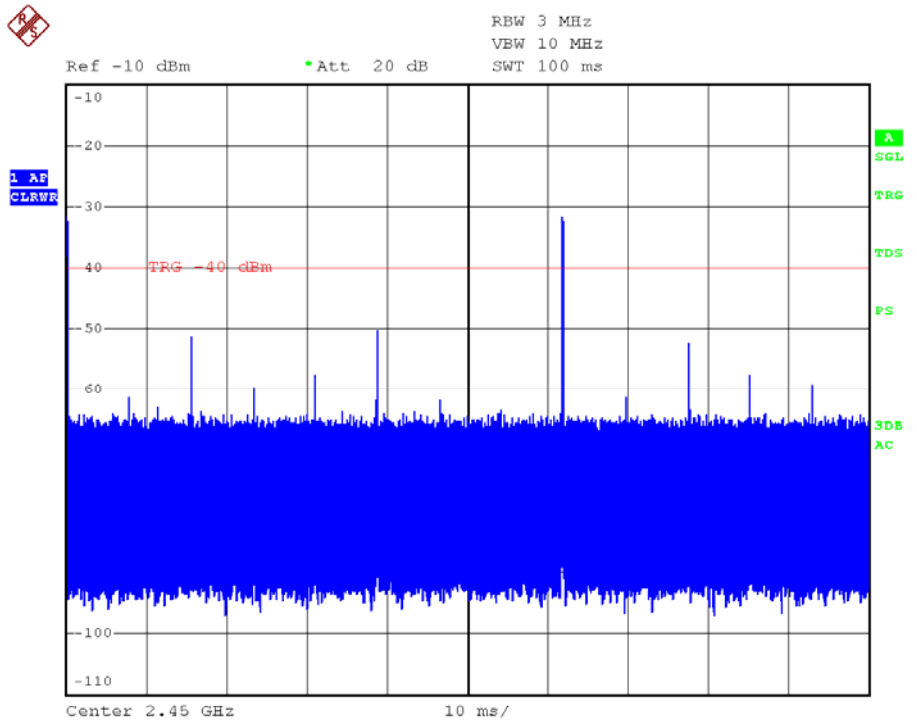

INTERTEK TESTING SERVICES

Report No.: HK11090844-3
Sample No.: 1/3 (Mouse -WWE)

Average factor Plot – Pursuant to FCC Part 15 Section 15. 249 Requirement

INTERTEK TESTING SERVICES

Report No.: HK11090844--3
Sample No.: 1/3 (Mouse -WWE)

Average factor Plot – Pursuant to FCC Part 15 Section 15. 249 Requirement