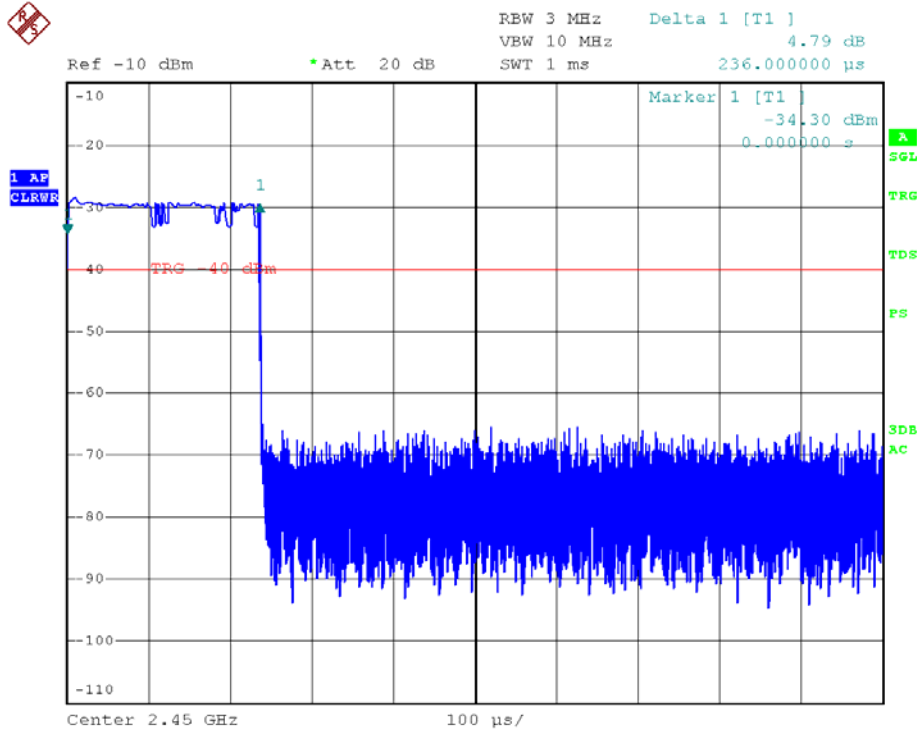

INTERTEK TESTING SERVICES

Report No.: HK11090844-3
Sample No.: 1/3 (Mouse -WWE)

Average factor Plot – Pursuant to FCC Part 15 Section 15. 249 Requirement

INTERTEK TESTING SERVICES

Report No.: HK11090844--3
Sample No.: 1/3 (Mouse -WWE)

Average factor Plot – Pursuant to FCC Part 15 Section 15. 249 Requirement