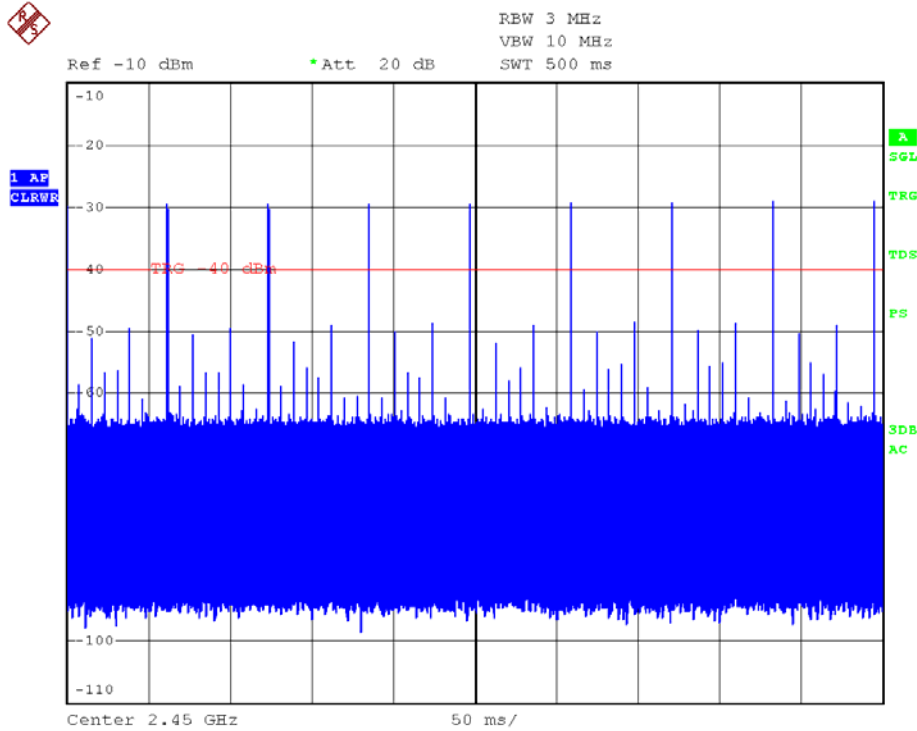

INTERTEK TESTING SERVICES

Report No.: HK11090844-3
Sample No.: 1/3 (Mouse -WWE)

Average factor Plot – Pursuant to FCC Part 15 Section 15. 249 Requirement

INTERTEK TESTING SERVICES

Report No.: HK11090844--3
Sample No.: 1/3 (Mouse -WWE)

Average factor Plot – Pursuant to FCC Part 15 Section 15. 249 Requirement