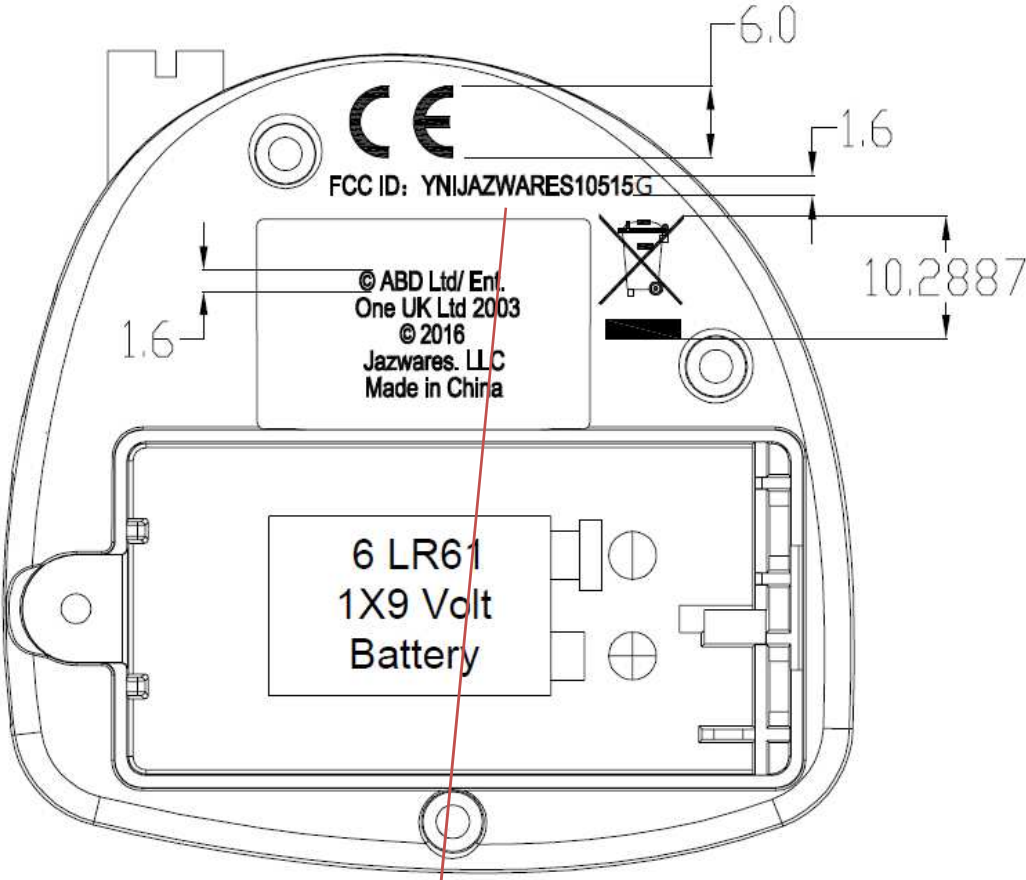

Label Artwork and Location

FCC ID: YNIJAZWARES10515G

SIZE: 35mm (W) x 1.6mm (H)