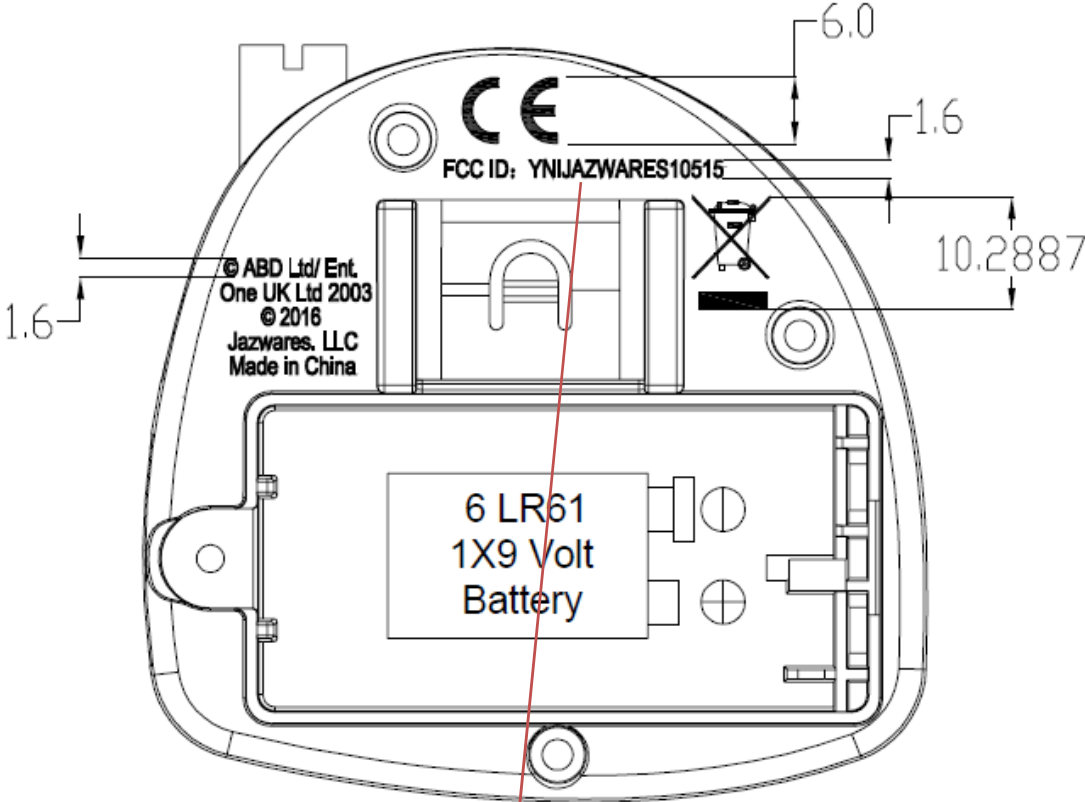

Label Artwork and Location

FCC ID: YNIJAZWARES10515

SIZE: 35mm (W) x 1.6mm (H)