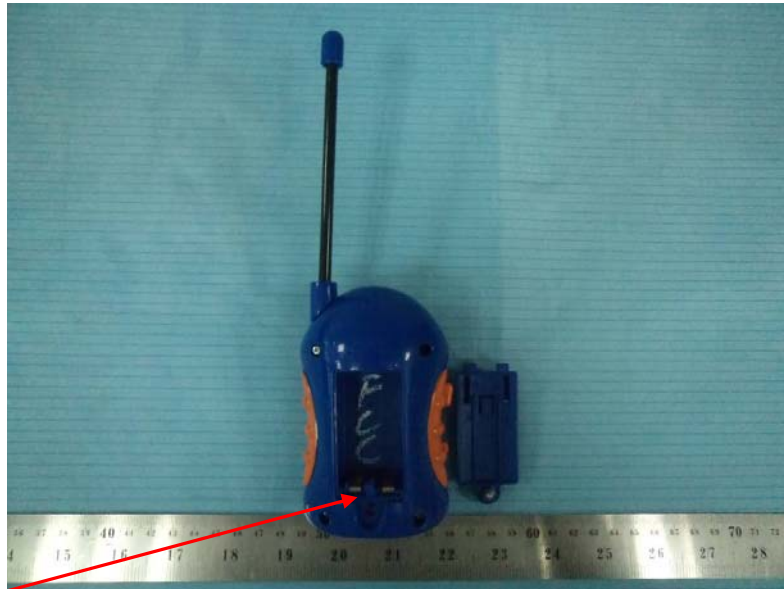

EXHIBIT A - FCC ID LABELING AND LOCATION

FCC ID Label

Jazwares Inc FCCID:YNIJAZWARES 13310#Strawberry shortcake walkie talkie MODEL NO.: 13310	Jazwares Inc FCCID:YNIJAZWARES 16100#power rangers super samurai walkie talkie MODEL NO.: 16100
Jazwares Inc FCCID:YNIJAZWARES 17305#lalaloopsy walkie talkie MODEL NO.: 17305	Jazwares Inc FCCID:YNIJAZWARES 19130#FBCC walkie talkie MODEL NO.: 19130
Jazwares Inc FCCID:YNIJAZWARES 65410#sonic the hedgehog walkie talkie MODEL NO.: 65410	

Proposed FCC ID Location

Label here

The label shown shall be permanently affixed at a conspicuous location on the device and be readily visible to the user at the time purchase (Labeling requirements per 2.925)