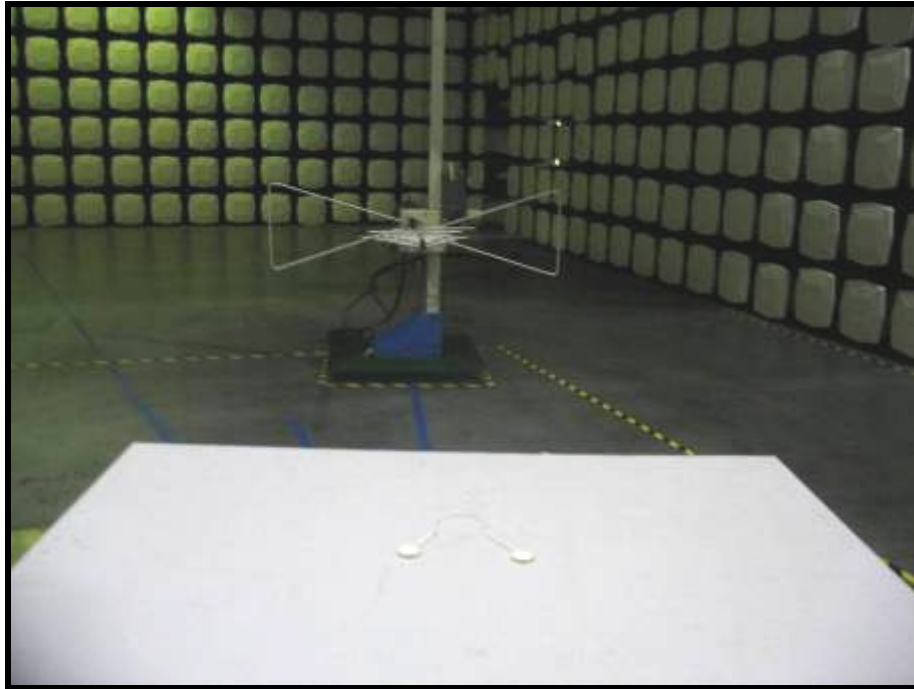

# Test Setup Photos

## 1.1 RADIATED SPURIOUS EMISSION TEST SETUP

---

Below 1GHz:

Above 1GHz