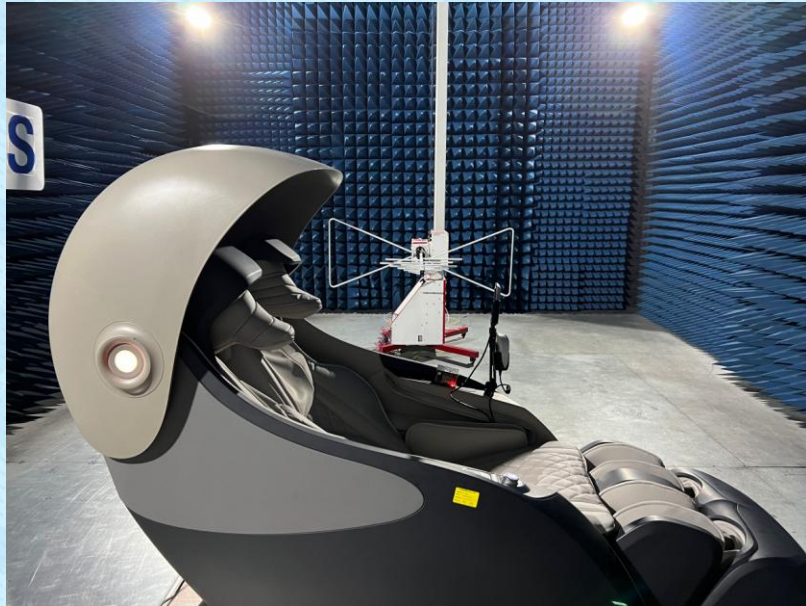

Product Name: Massage Chair with Shoulder Massaging

Test Model No.: OP-Xrest 4D

Test Setup Photo

Radiated Emission

Conducted Emission

-----End-----