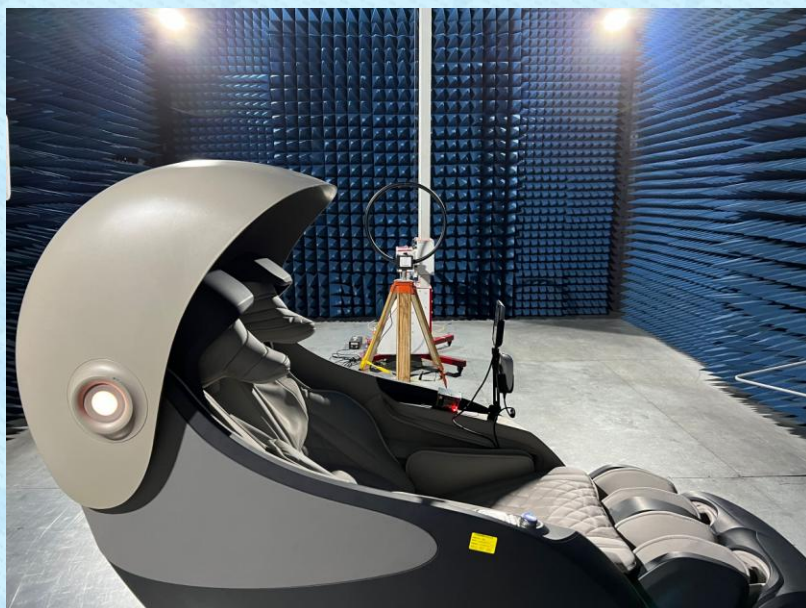

Product Name: Massage Chair with Shoulder Massaging

Test Model No.: OP-Xrest 4D

Test Setup Photo

Radiated Emission

Conducted Emission

-----End-----