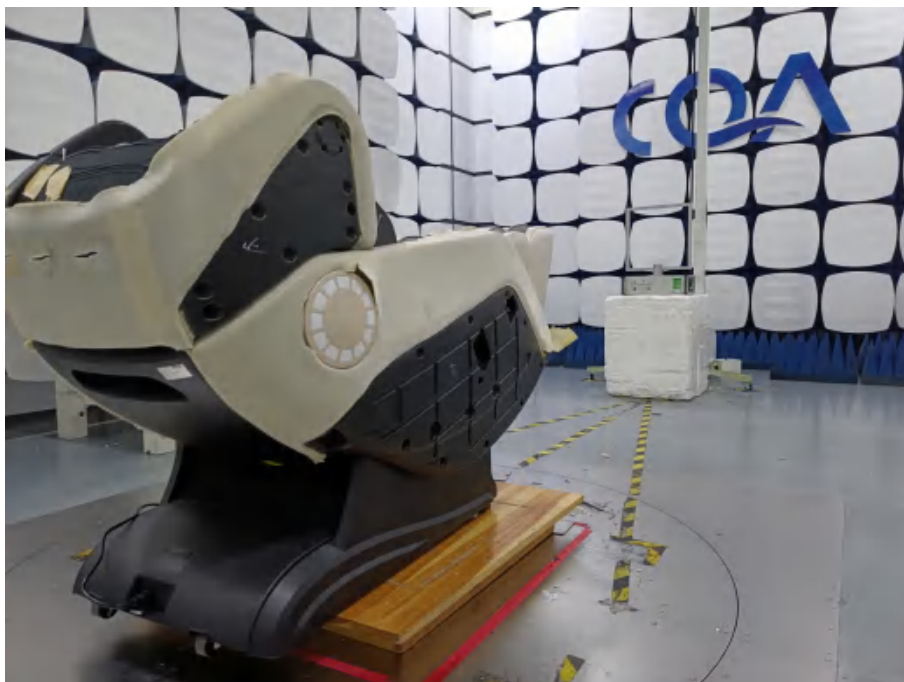

# 1 Photographs - EUT Test Setup

## 1.1 Radiated Emission

9KHz~30MHz:

30MHz~1GHz:

Above 1GHz: