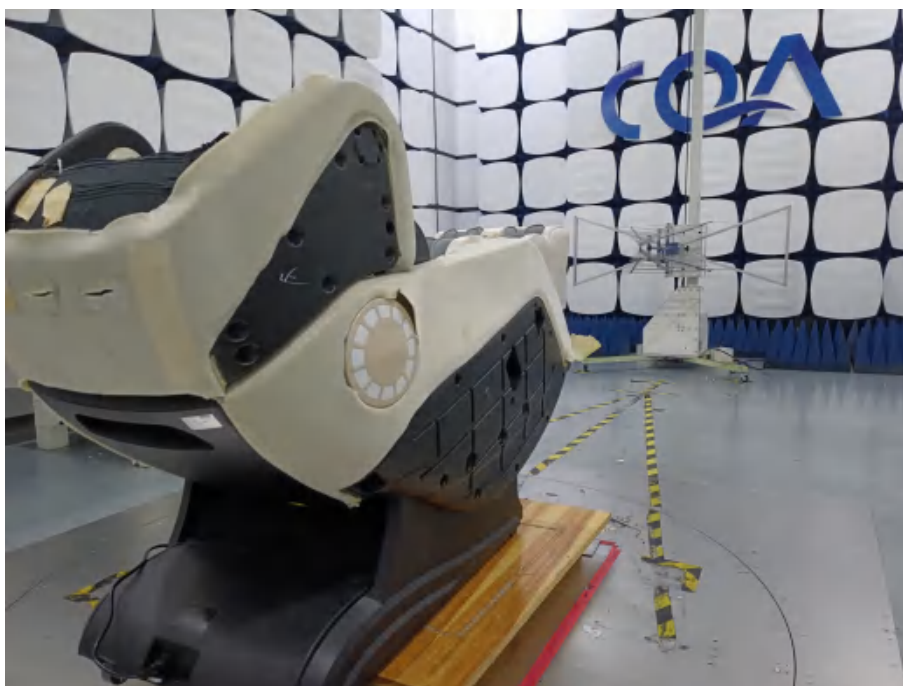

# 1 Photographs - EUT Test Setup

## 1.1 Radiated Emission

9KHz~30MHz:

30MHz~1GHz:

Above 1GHz: