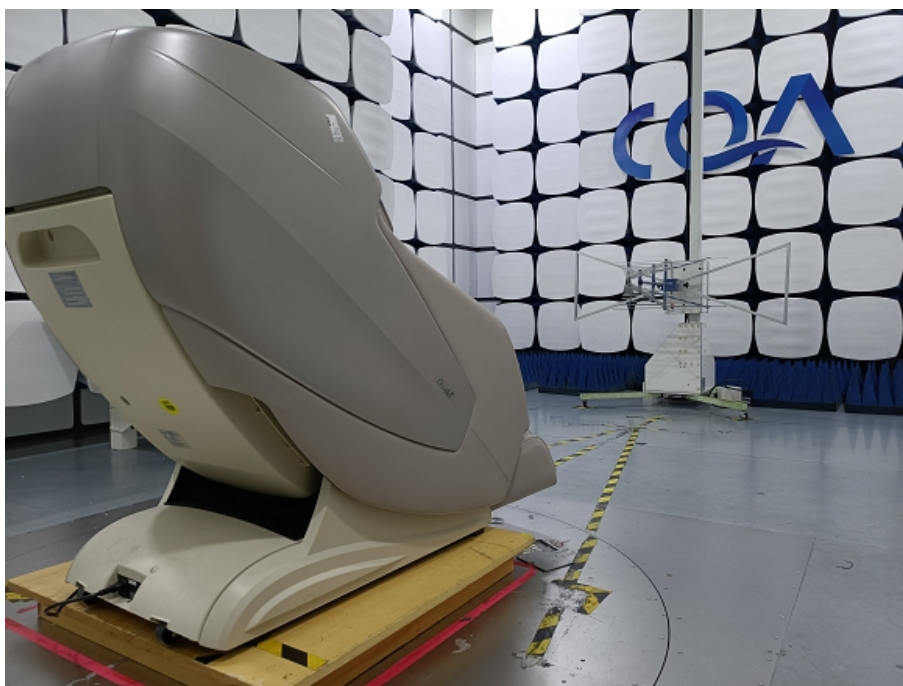

# 1 Photographs - EUT Test Setup

## 1.1 Radiated Emission

9KHz~30MHz:

30MHz~1GHz:

Above 1GHz: