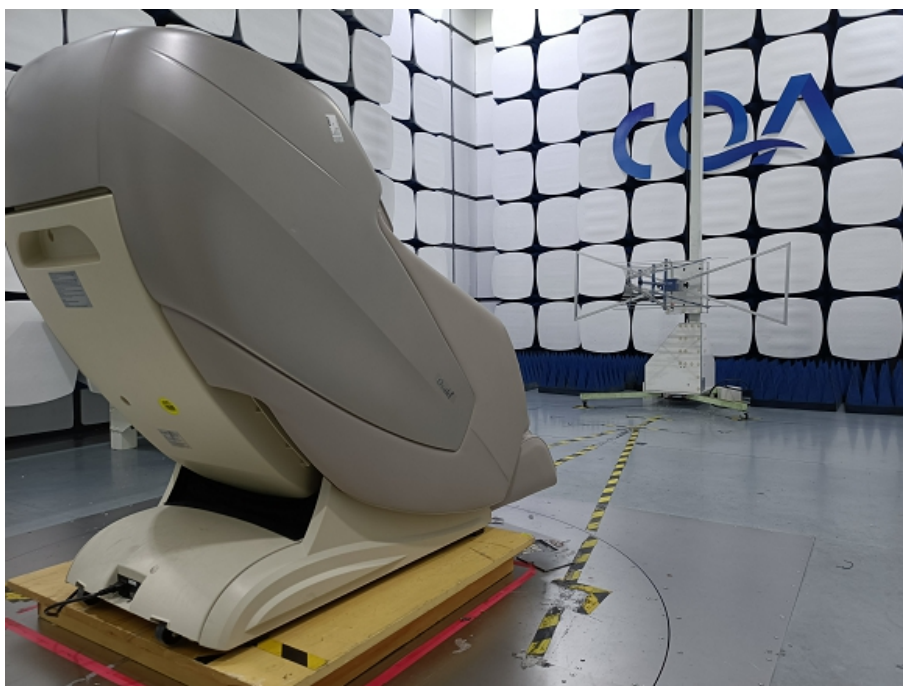

1 Photographs - EUT Test Setup

1.1 Radiated Emission

9KHz~30MHz:

30MHz~1GHz:

Above 1GHz:

1.2 Conducted Emission