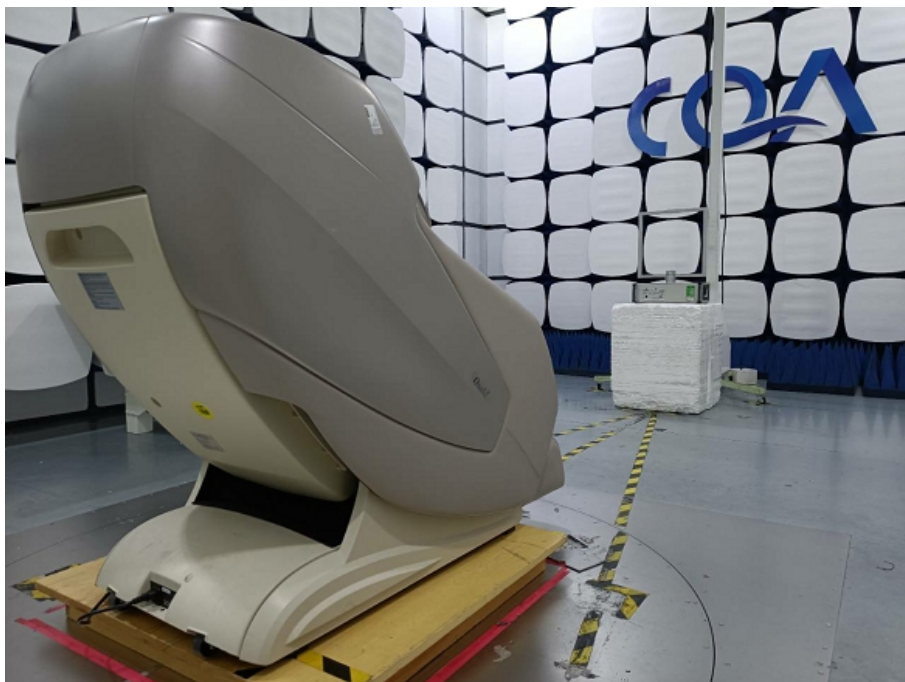

1 Photographs - EUT Test Setup

1.1 Radiated Emission

9KHz~30MHz:

30MHz~1GHz:

Above 1GHz:

1.2 Conducted Emission