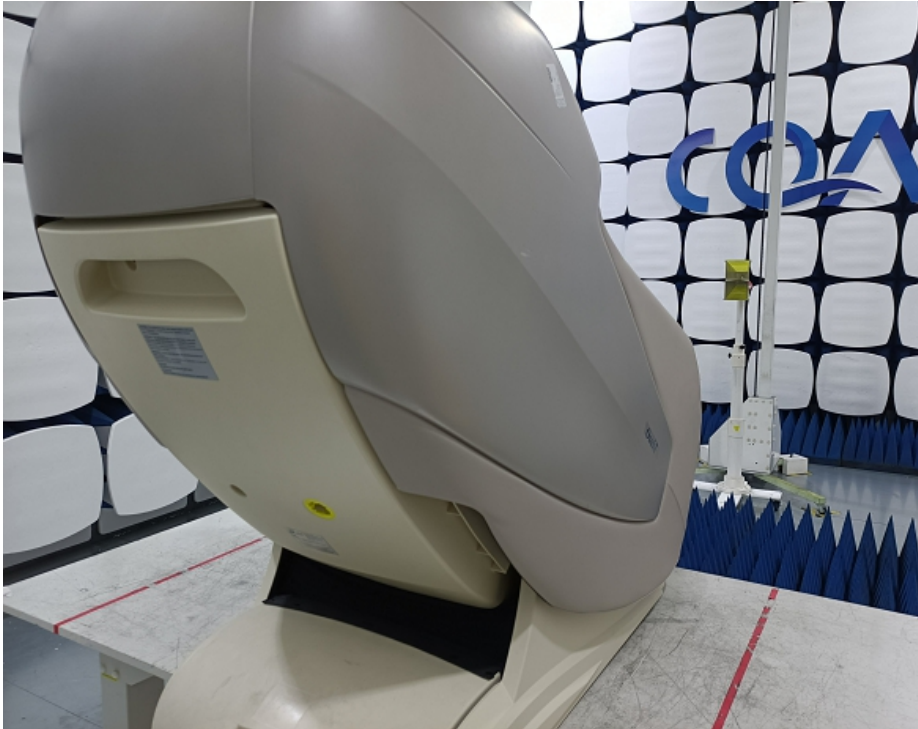

1 Photographs - EUT Test Setup

1.1 Radiated Emission

9KHz~30MHz:

30MHz~1GHz:

Above 1GHz:

1.2 Conducted Emission