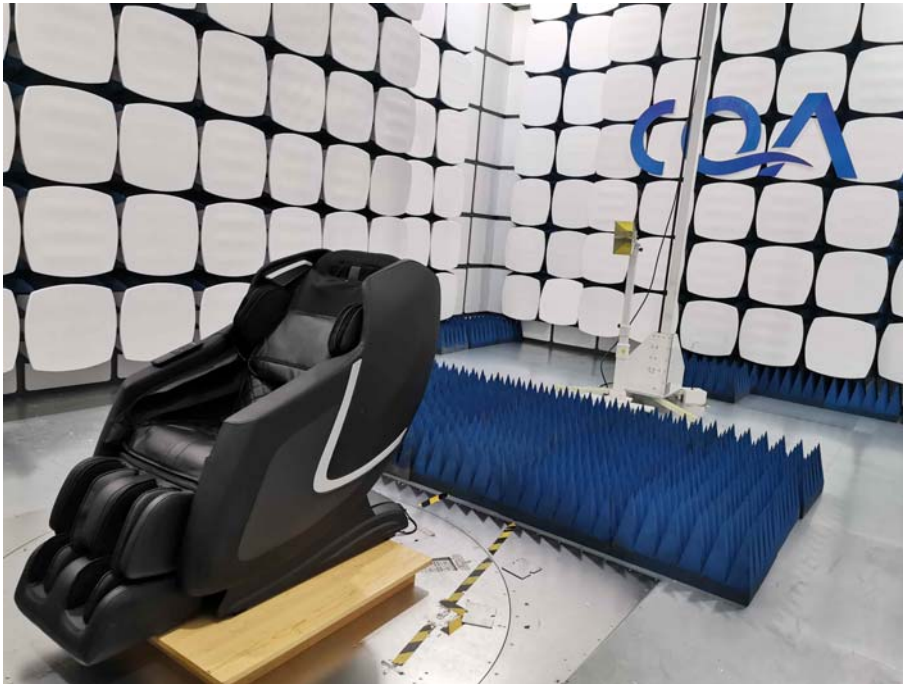

1 Photographs - EUT Test Setup

1.1 Radiated Emission

9kHz~30MHz:

30MHz~1GHz:

Above 1GHz:

1.2 Conducted Emission