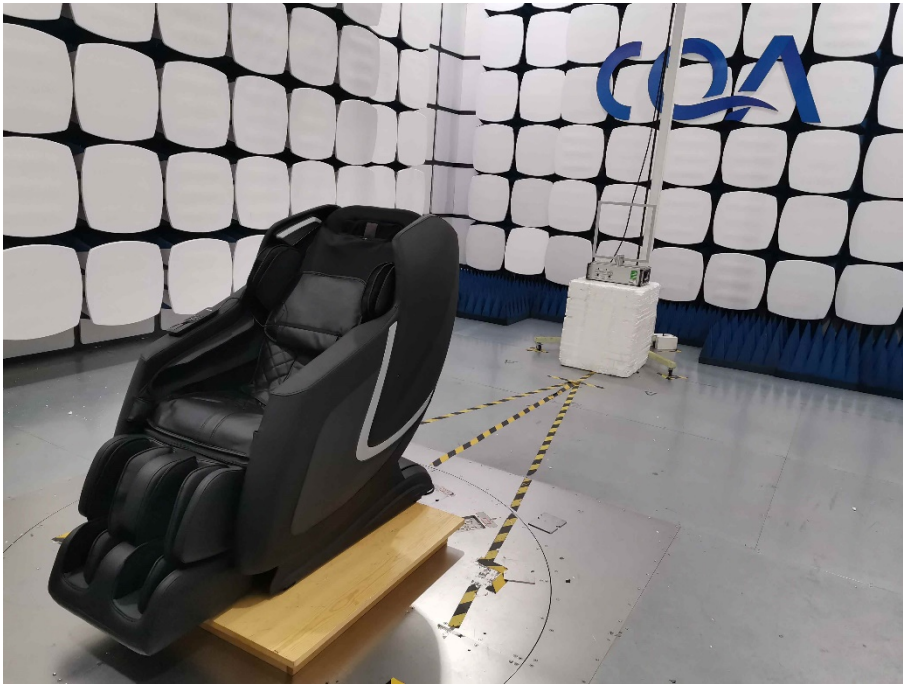

1 Photographs - EUT Test Setup

1.1 Radiated Emission

9kHz~30MHz:

30MHz~1GHz:

Above 1GHz:

1.2 Conducted Emission