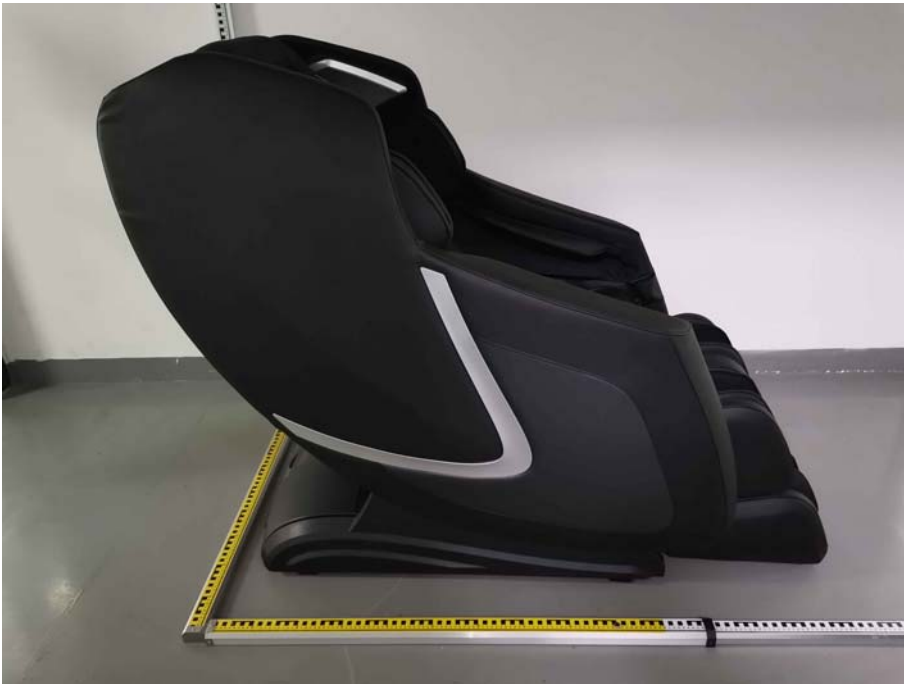

Test Model No.:EI-6501A

Bow cap