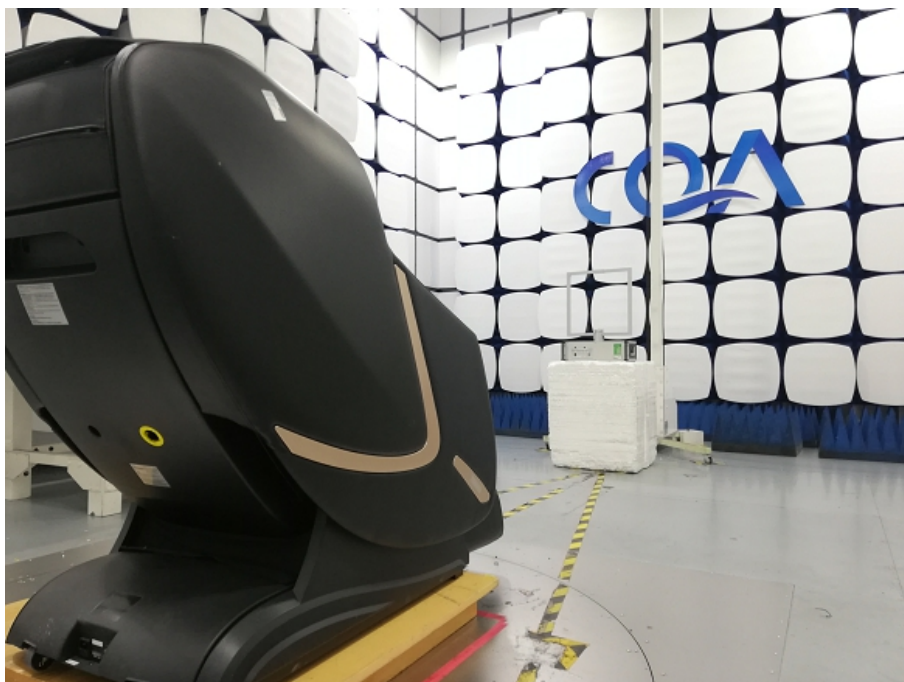

1 Photographs - EUT Test Setup

1.1 Radiated Emission

9KHz~30MHz:

30MHz~1GHz:

Above 1GHz:

1.2 Conducted Emission