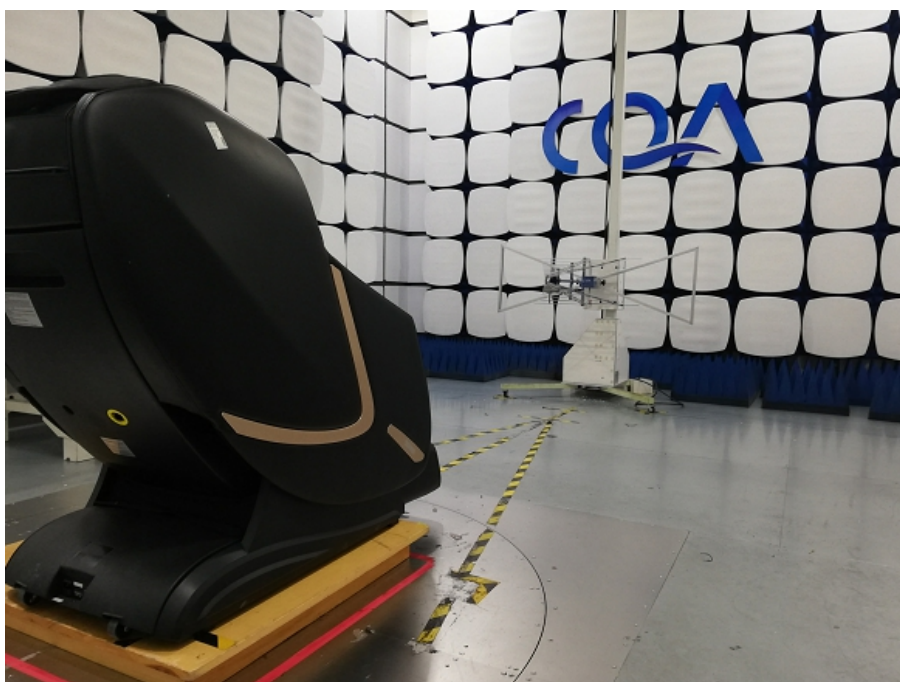

1 Photographs - EUT Test Setup

1.1 Radiated Emission

9KHz~30MHz:

30MHz~1GHz:

Above 1GHz:

1.2 Conducted Emission