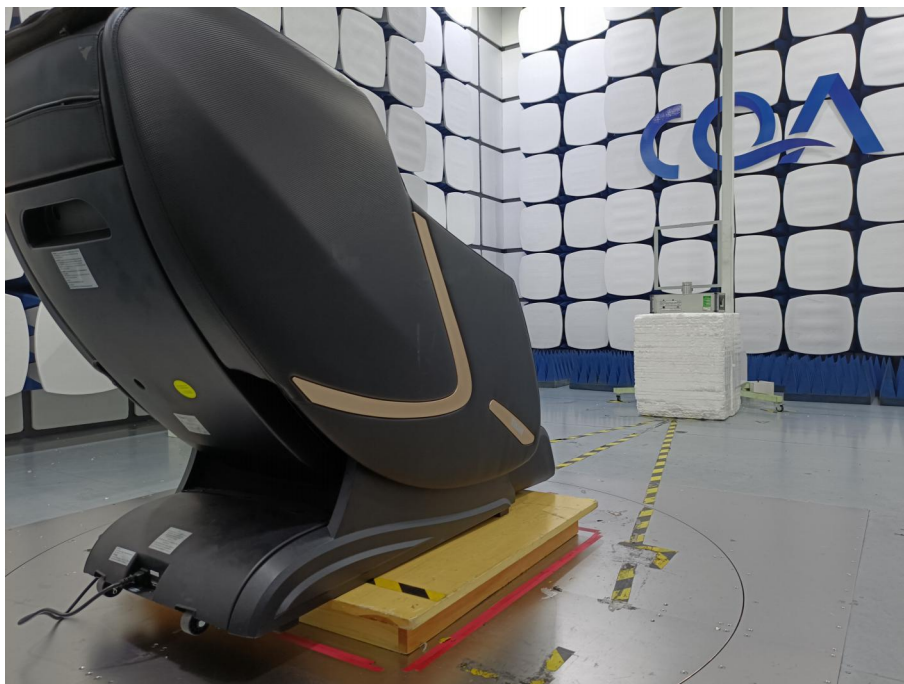

1 Photographs - EUT Test Setup

1.1 Radiated Emission

9KHz~30MHz:

30MHz~1GHz:

Above 1GHz:

1.2 Conducted Emission