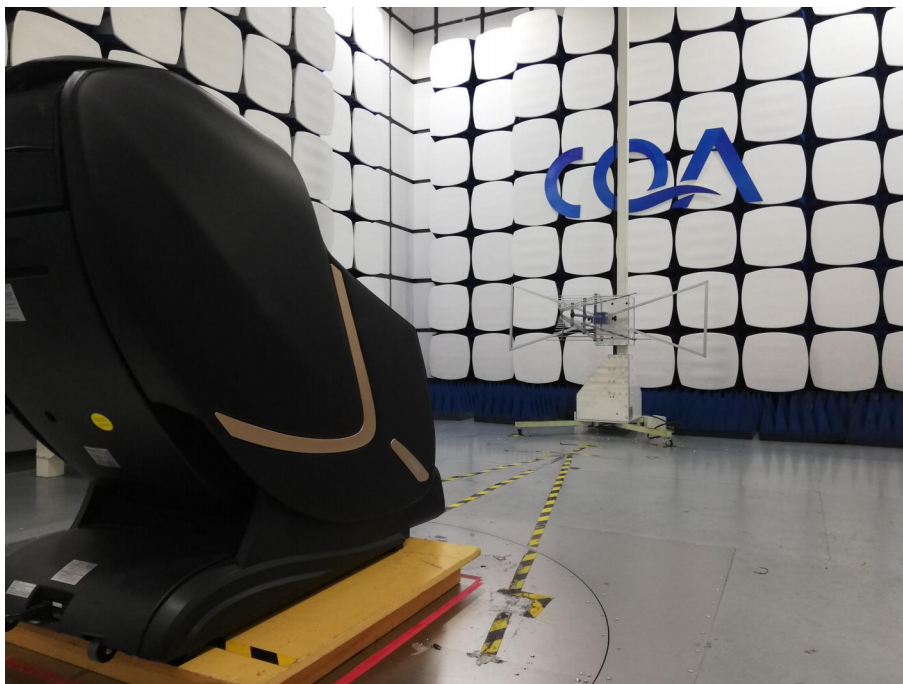

1 Photographs - EUT Test Setup

1.1 Radiated Emission

9KHz~30MHz:

30MHz~1GHz:

Above 1GHz:

1.2 Conducted Emission