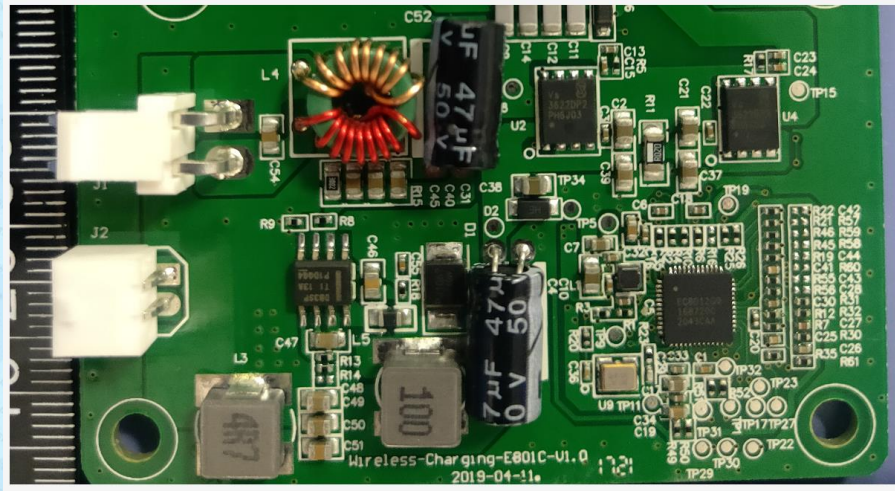

Product Name: Massage Chair

Test Model No.: EC-806R

EUT Constructional Details

Antenna

-----End-----