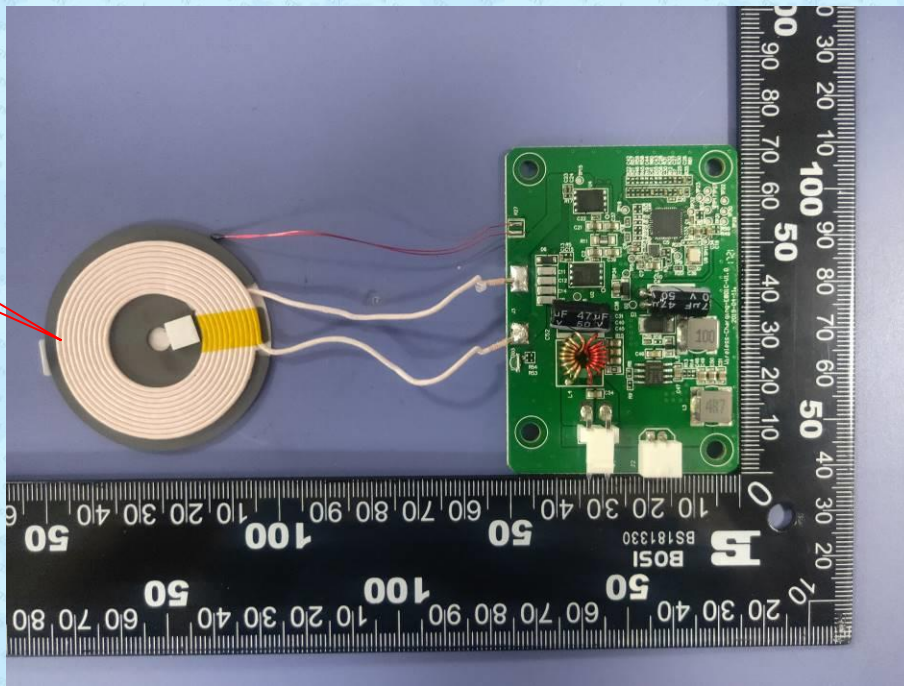

Product Name: Massage Chair

Test Model No.: EC-806R

EUT Constructional Details

Antenna

-----End-----