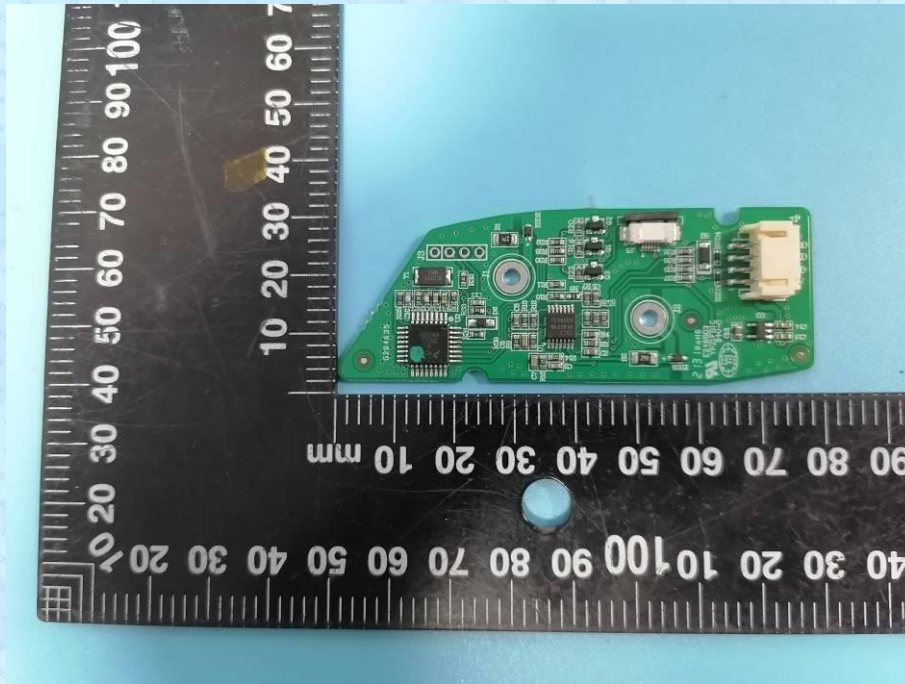

Product Name: Massage Chair

Test Model No.: EC-806R

EUT Constructional Details

Antenna

-----End-----