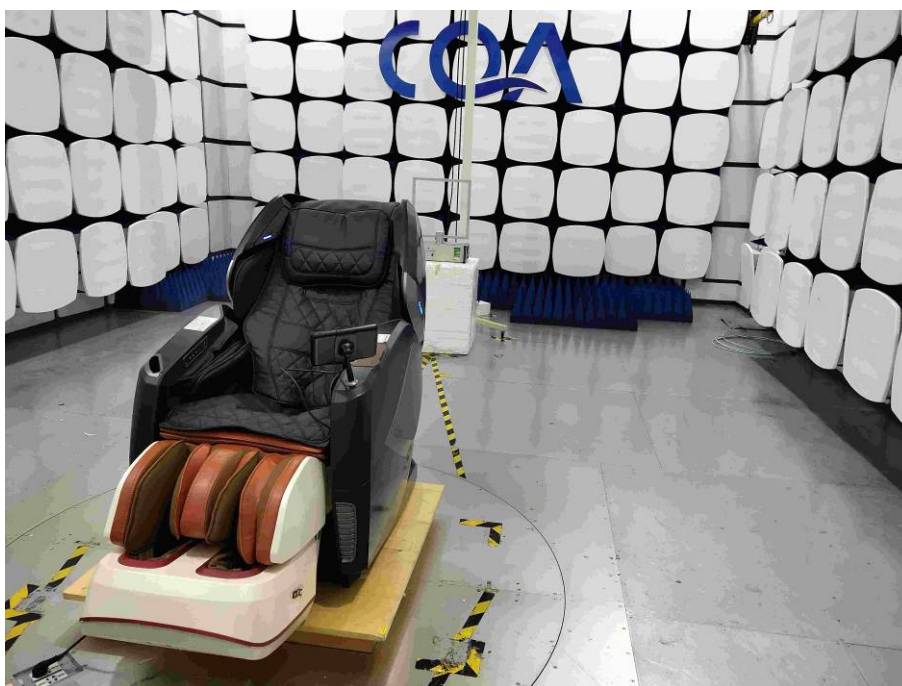

1 Photographs - EUT Test Setup

1.1 Radiated Emission

9KHz~30MHz:

30MHz~1GHz:

Above 1GHz:

1.2 Conducted Emission