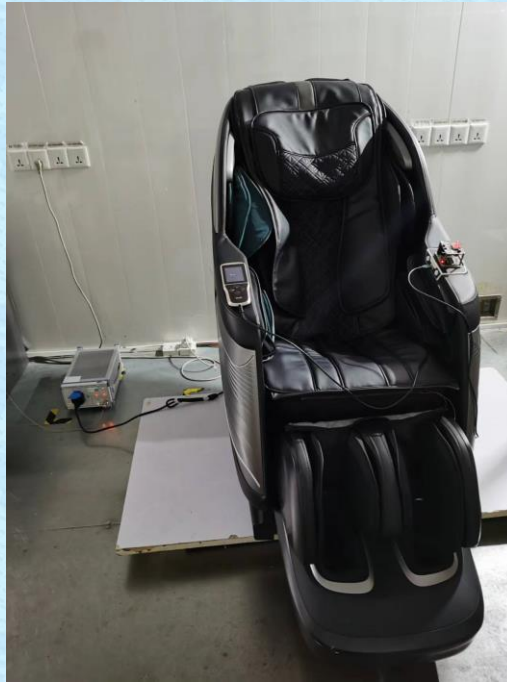

Product Name: Massage Chair

Test Model No.: EC-7513A

Test Setup Photo

Radiated Emission

Conducted Emission

-----End-----