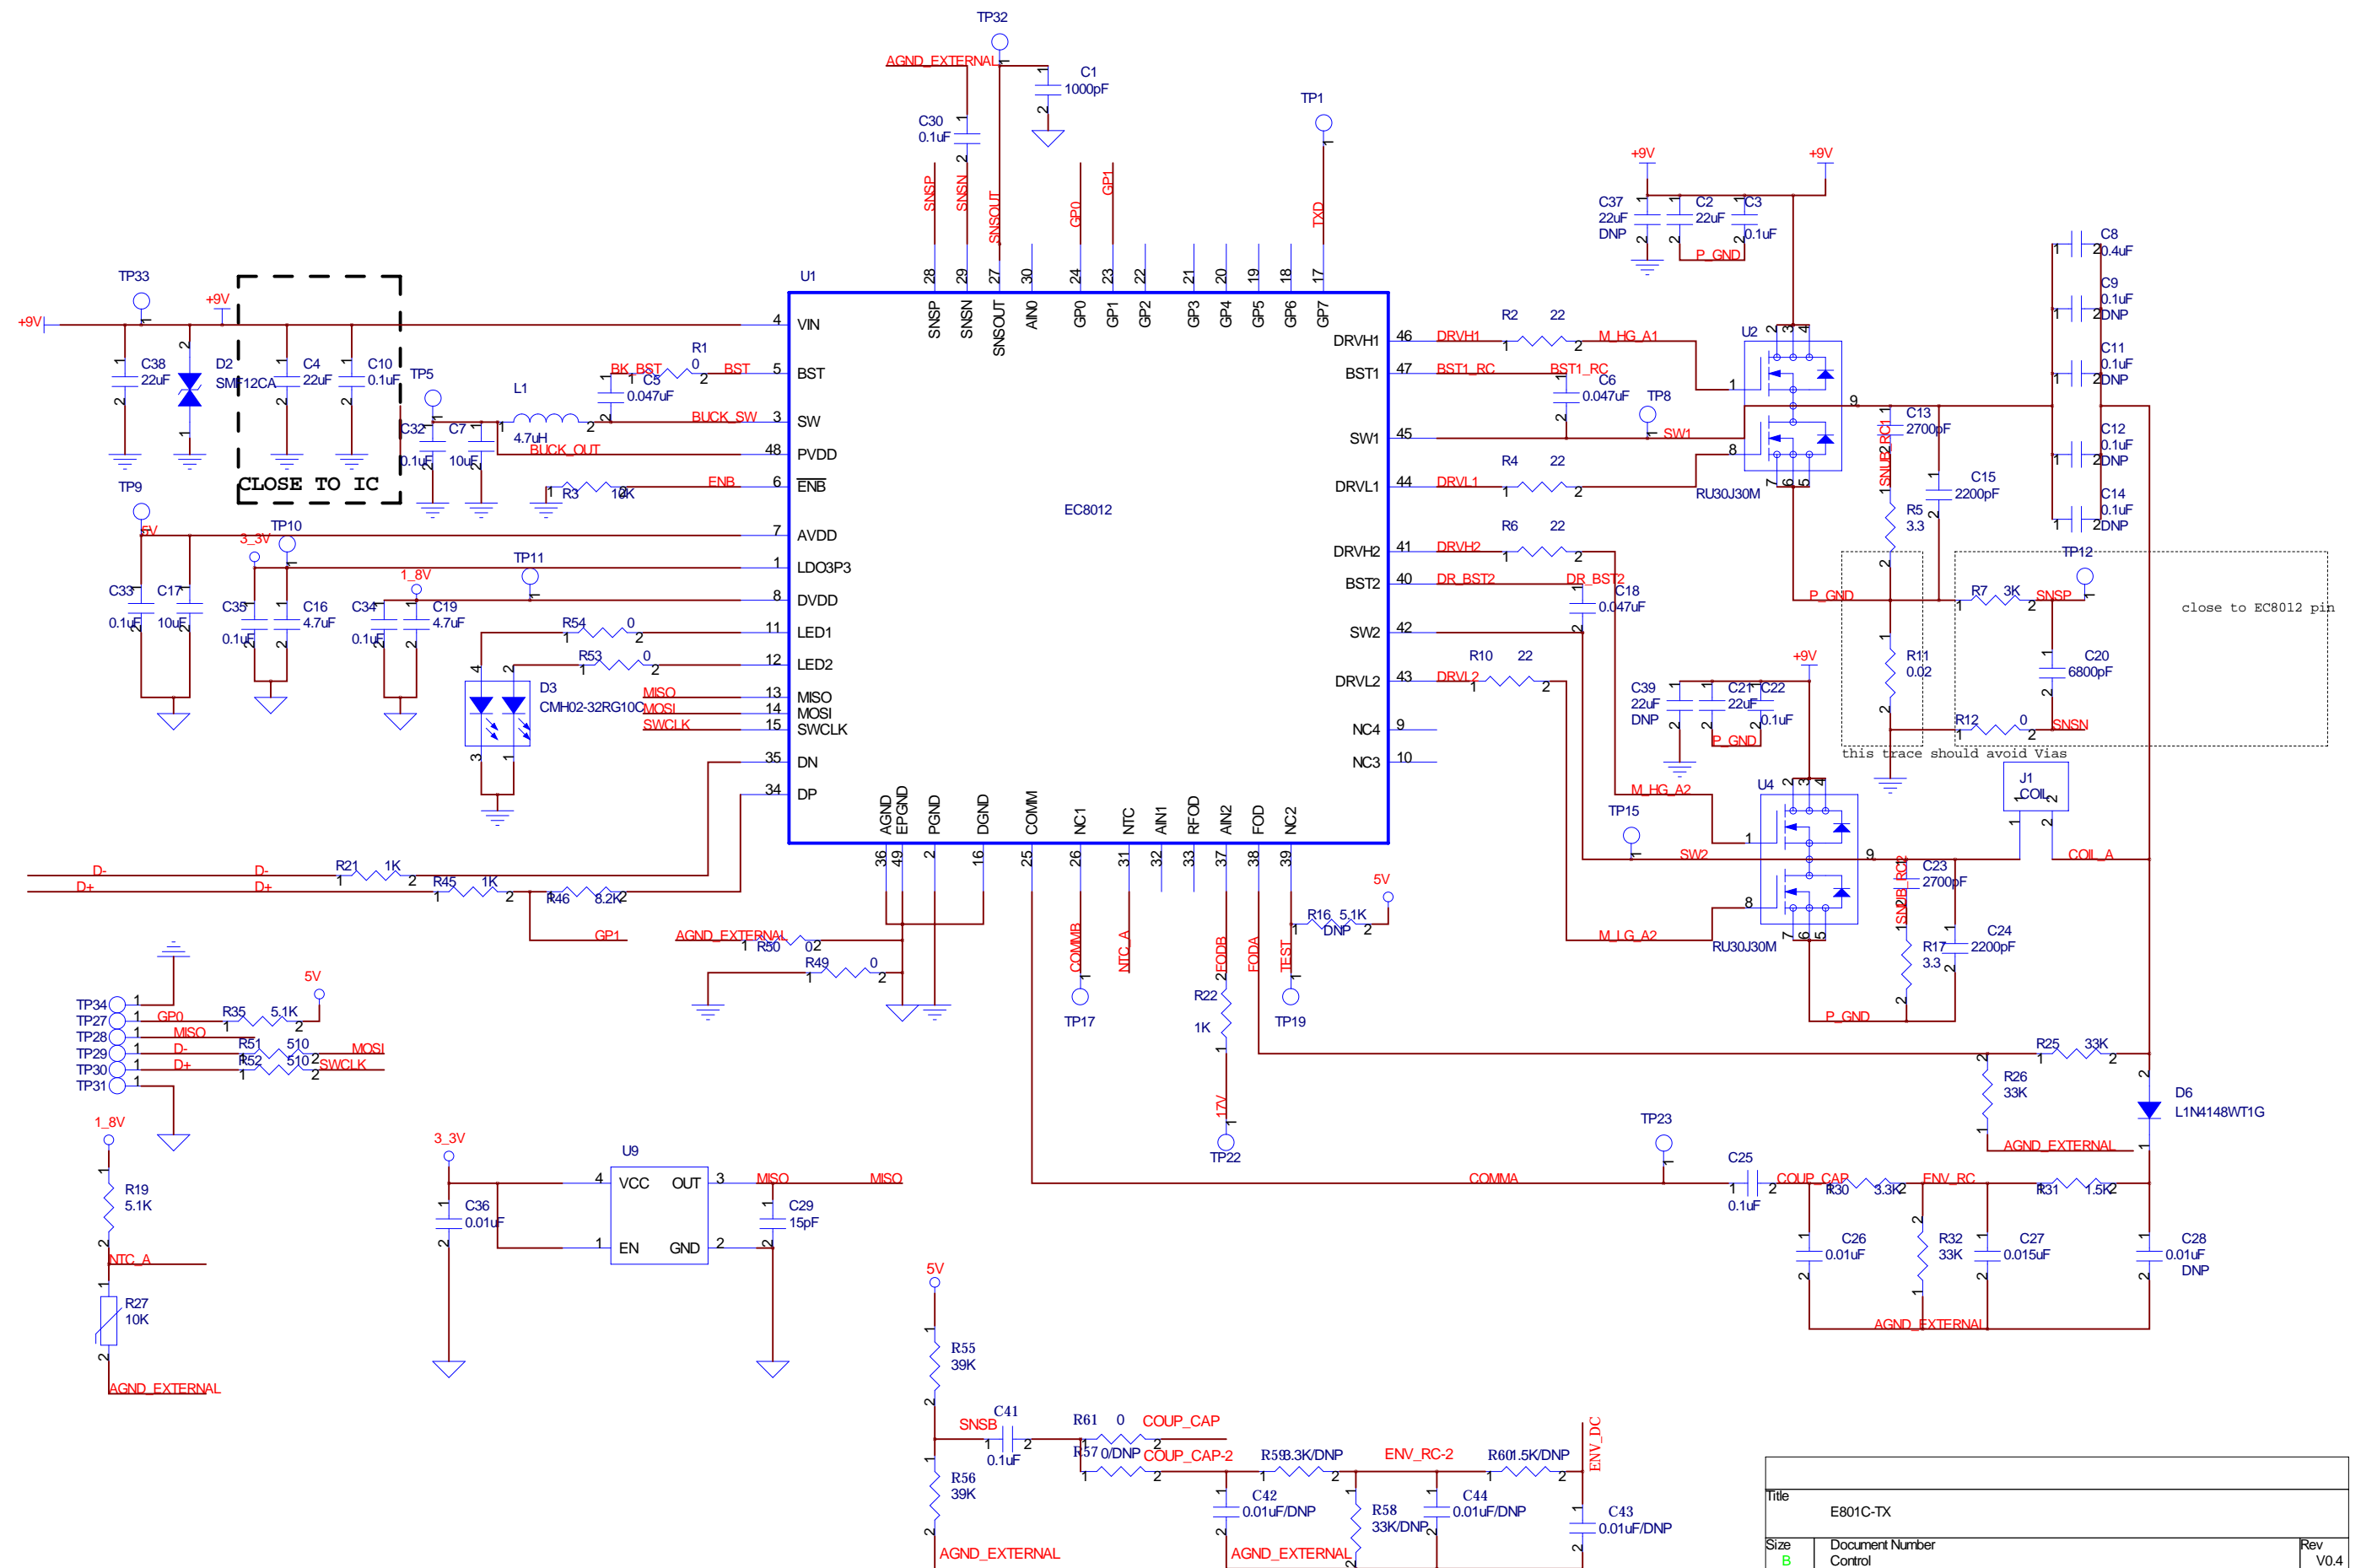

Model No.: EC-7510-WLC
FCC ID: YMX-EC7510WLC

Title		
E801C-TX		
Size	Document Number	Rev
B	Control	V0.4
Date:	Thursday, November 22, 2018	Sheet 2 of 2

71.0 ± 0.1mm

50.0 ± 0.1mm