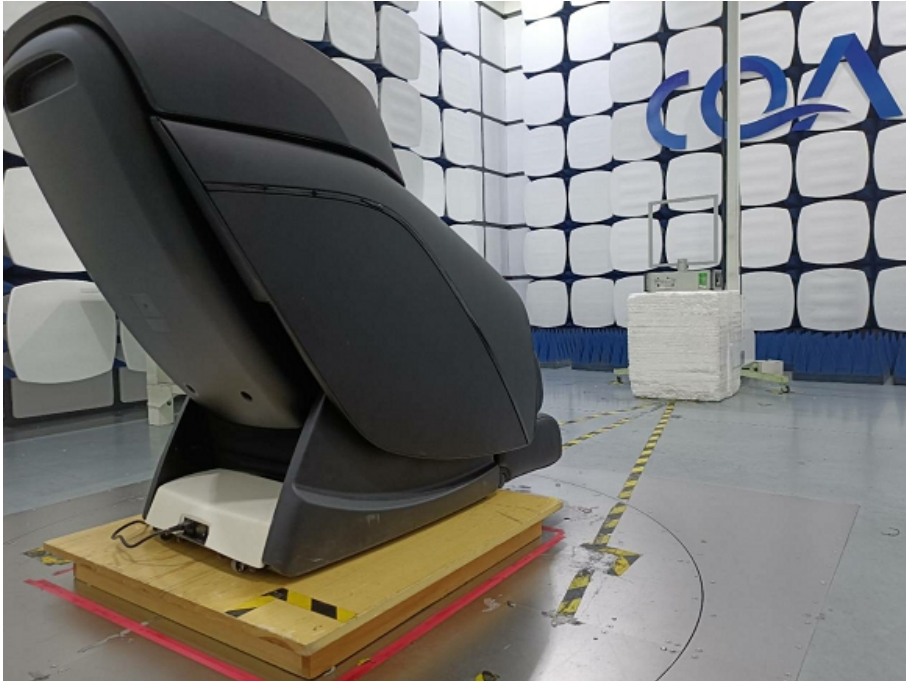

1 Photographs - EUT Test Setup

1.1 Radiated Emission

9KHz~30MHz:

30MHz~1GHz:

Above 1GHz:

1.2 Conducted Emission