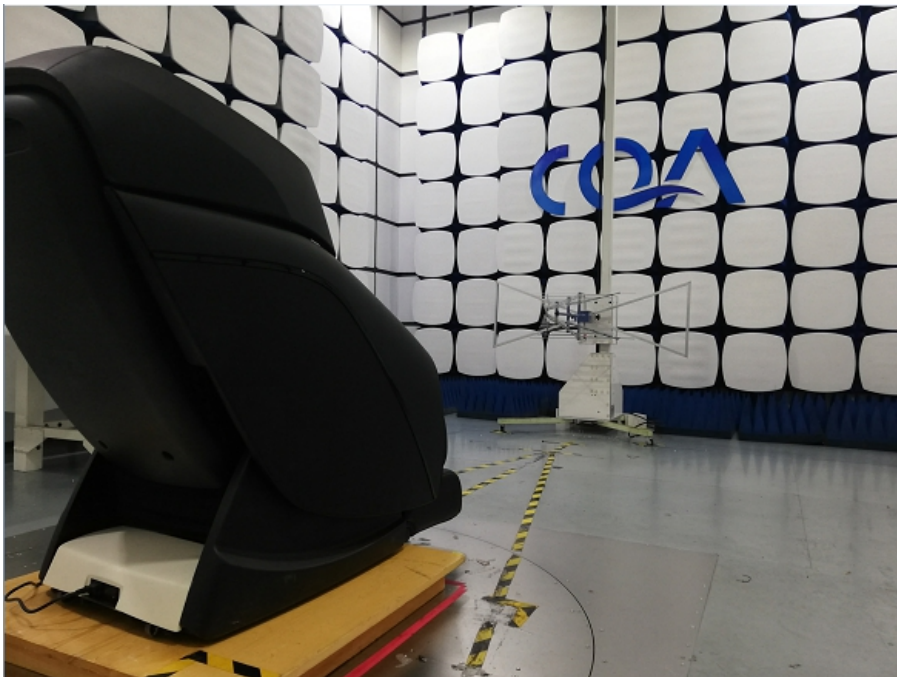

1 Photographs - EUT Test Setup

1.1 Radiated Emission

9KHz~30MHz:

30MHz~1GHz:

Above 1GHz:

1.2 Conducted Emission