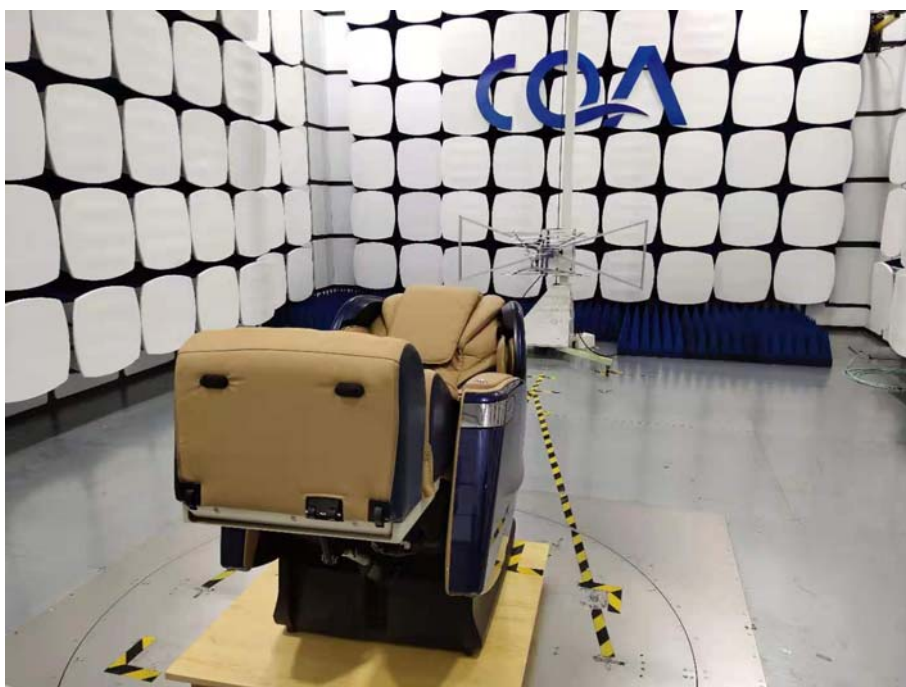

1 Photographs - EUT Test Setup

1.1 Radiated Emission

9KHz~30MHz:

30MHz~1GHz:

Above 1GHz:

1.2 Conducted Emission