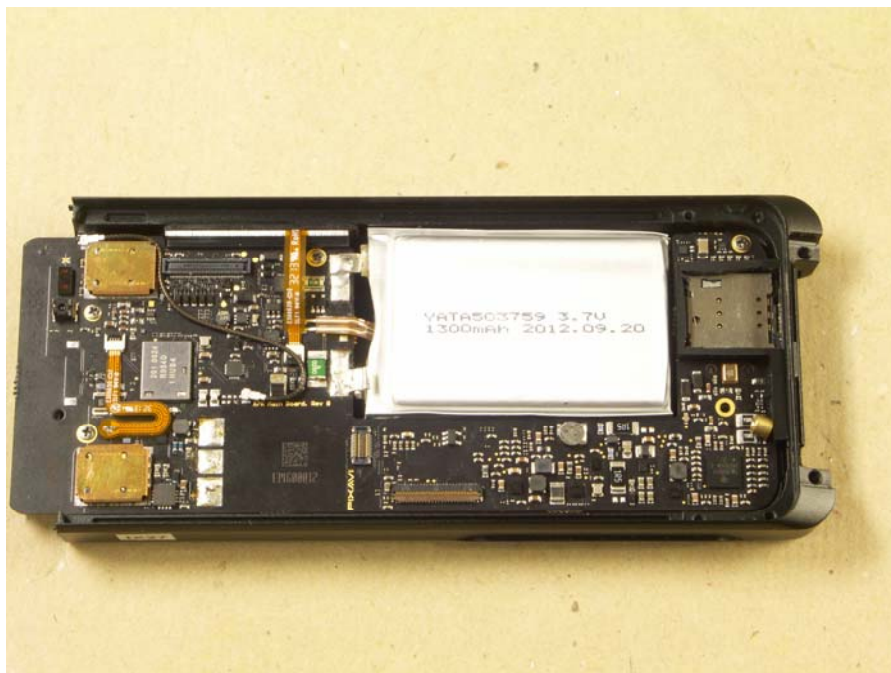

Internal Photos

Model No.: ImpactX, GravityX
FCC ID: YML-X7SERIES
IC: 9249A-X7SERIES

Internal Photos

Model No.:ImpactX, GravityX
FCC ID: YML-X7SERIES
IC: 9249A-X7SERIES