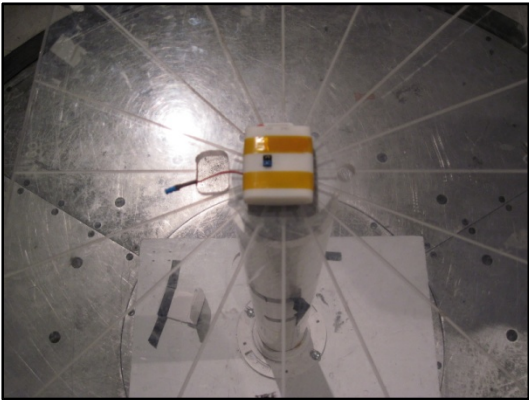

<u>TEST SETUP PHOTOS</u>	
Company Name	Ecolab, Inc.
Model #	BGE1PT
FCC ID #	YMD-ECL2010BGE1
IC #	9120A-ECL2010BGE1

Radiated Emissions Setup Photos

Side.

Flat

Vertical