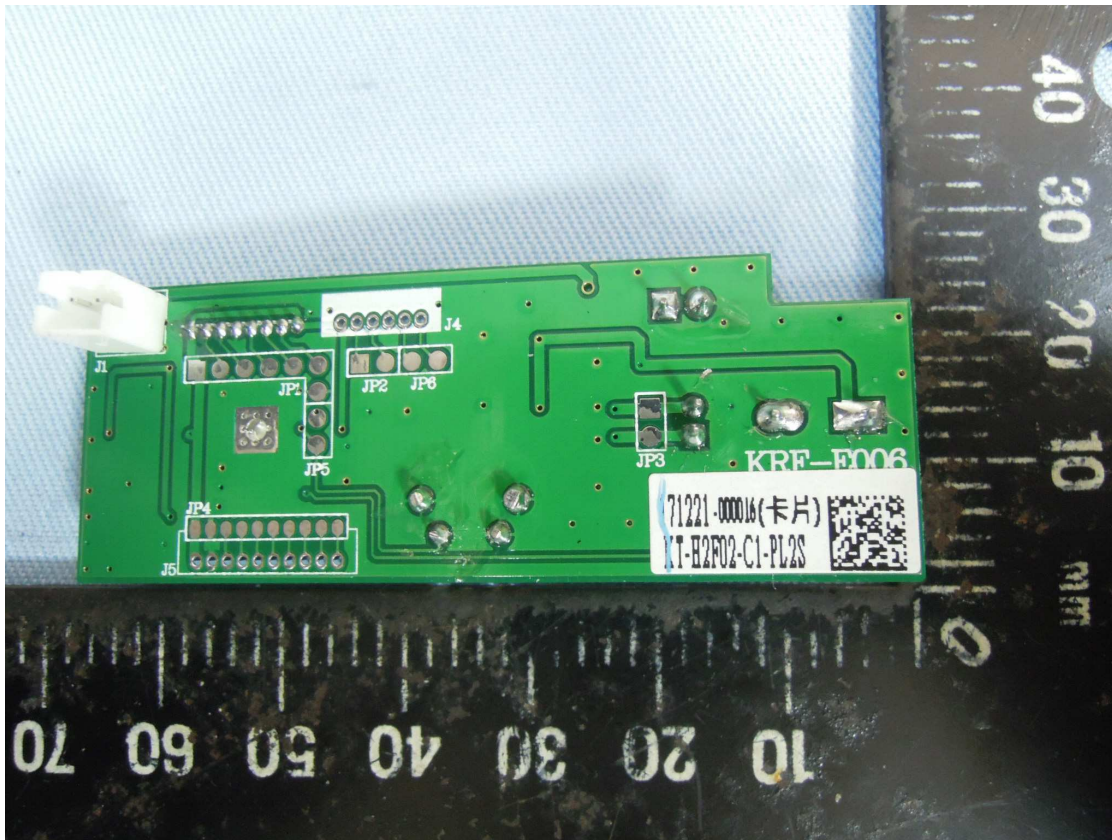

Product: Touchpad Proximity Electronic Deadbolt
Brand Name: EZSET, Kwikset, POSSE, Lucky
Type Identification: PL2-TR

Product: Touchpad Proximity Electronic Deadbolt
Brand Name: EZSET, Kwikset, POSSE, Lucky
Type Identification: PL2-TR

Product: Touchpad Proximity Electronic Deadbolt
Brand Name: EZSET、Kwikset、POSSE、Lucky
Type Identification: PL2-TR

Product: Touchpad Proximity Electronic Deadbolt
Brand Name: EZSET、Kwikset、POSSE、Lucky
Type Identification: PL2-TR