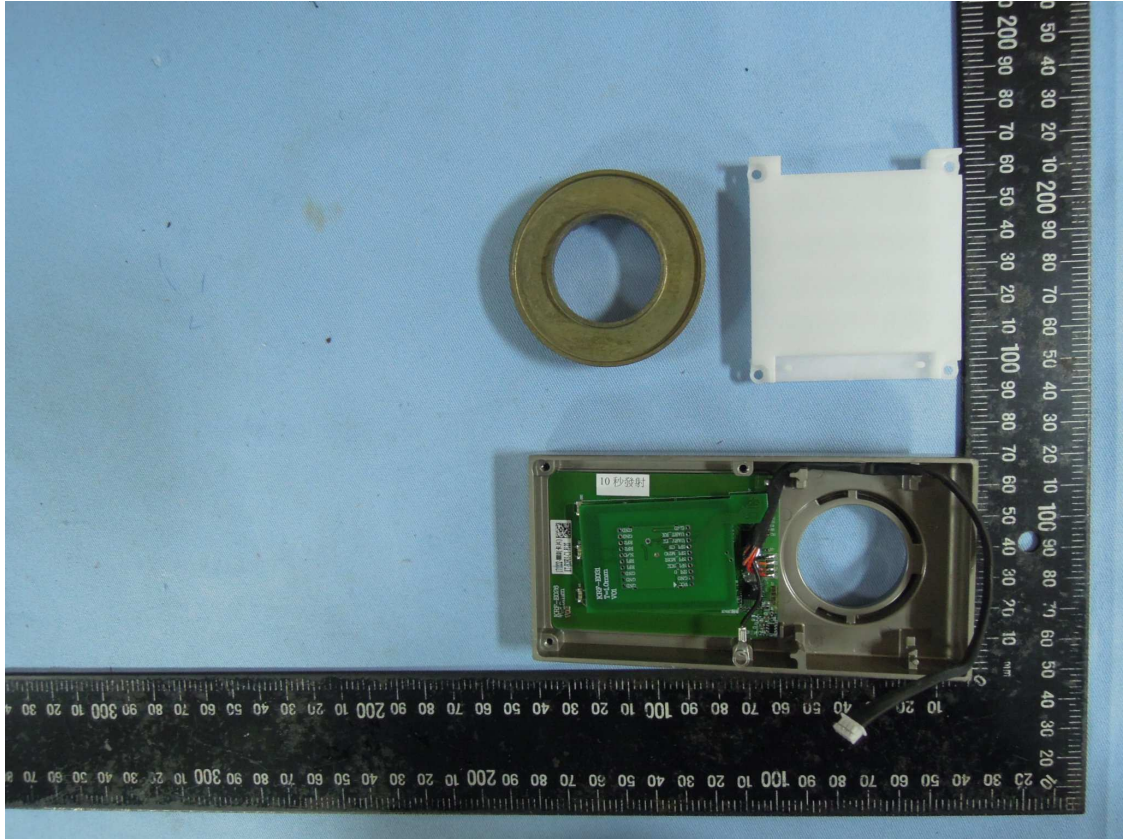

Product: Touchpad Proximity Electronic Deadbolt
Brand Name: EZSET、Kwikset、POSSE、Lucky
Type Identification: PL2-TR