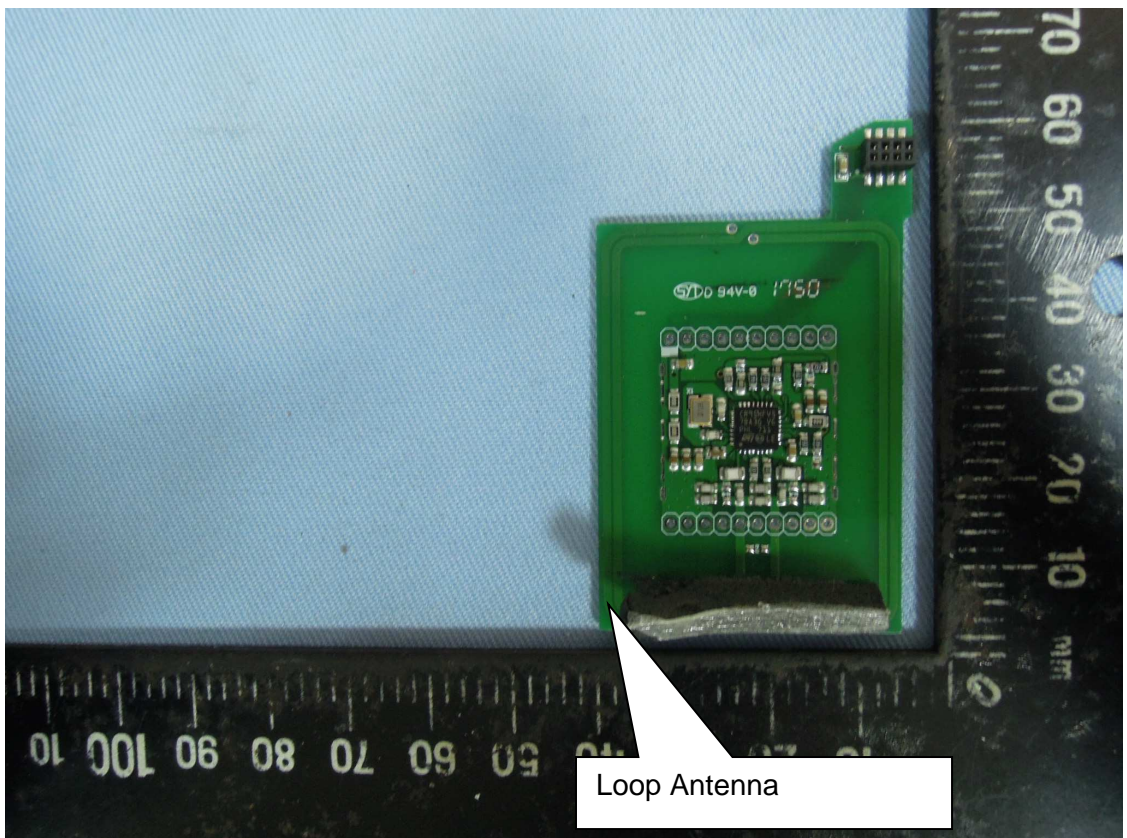

Product: Touchpad Proximity Electronic Deadbolt
Brand Name: EZSET、Kwikset、POSSE、Lucky
Type Identification: PL2-TR