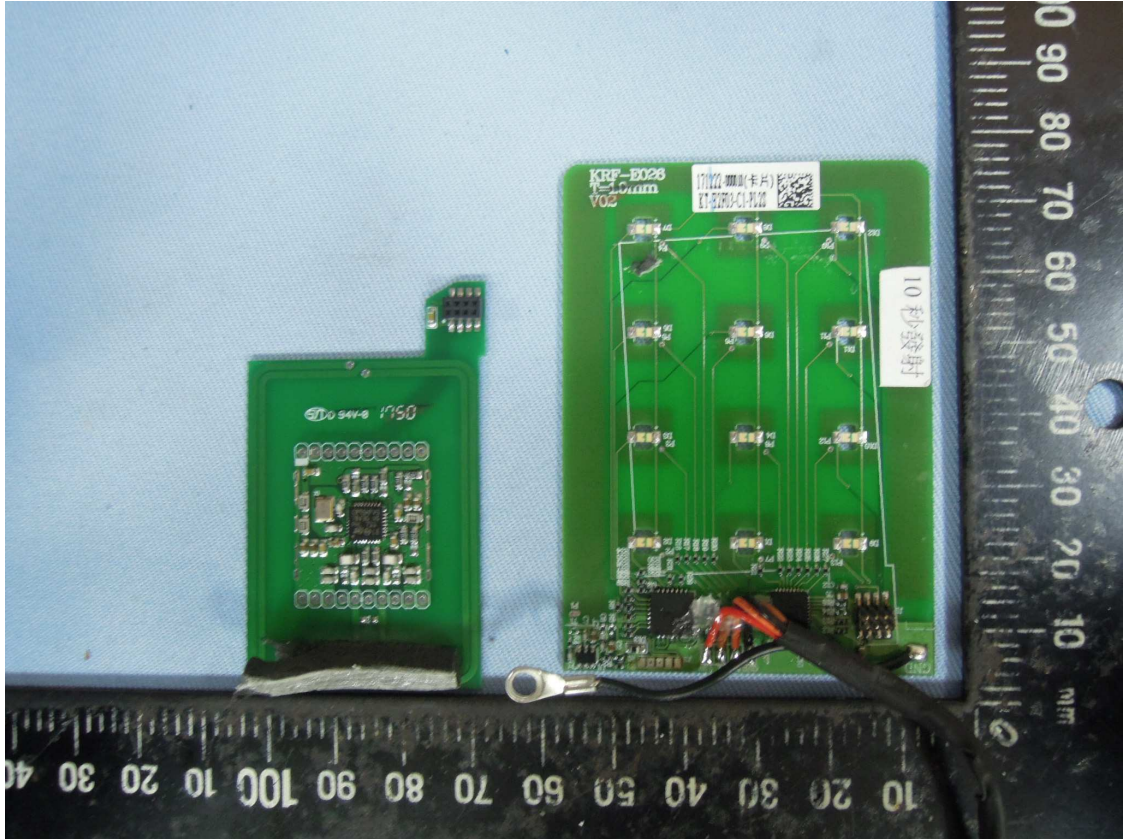

Product: Touchpad Proximity Electronic Deadbolt
Brand Name: EZSET、Kwikset、POSSE、Lucky
Type Identification: PL2-TR