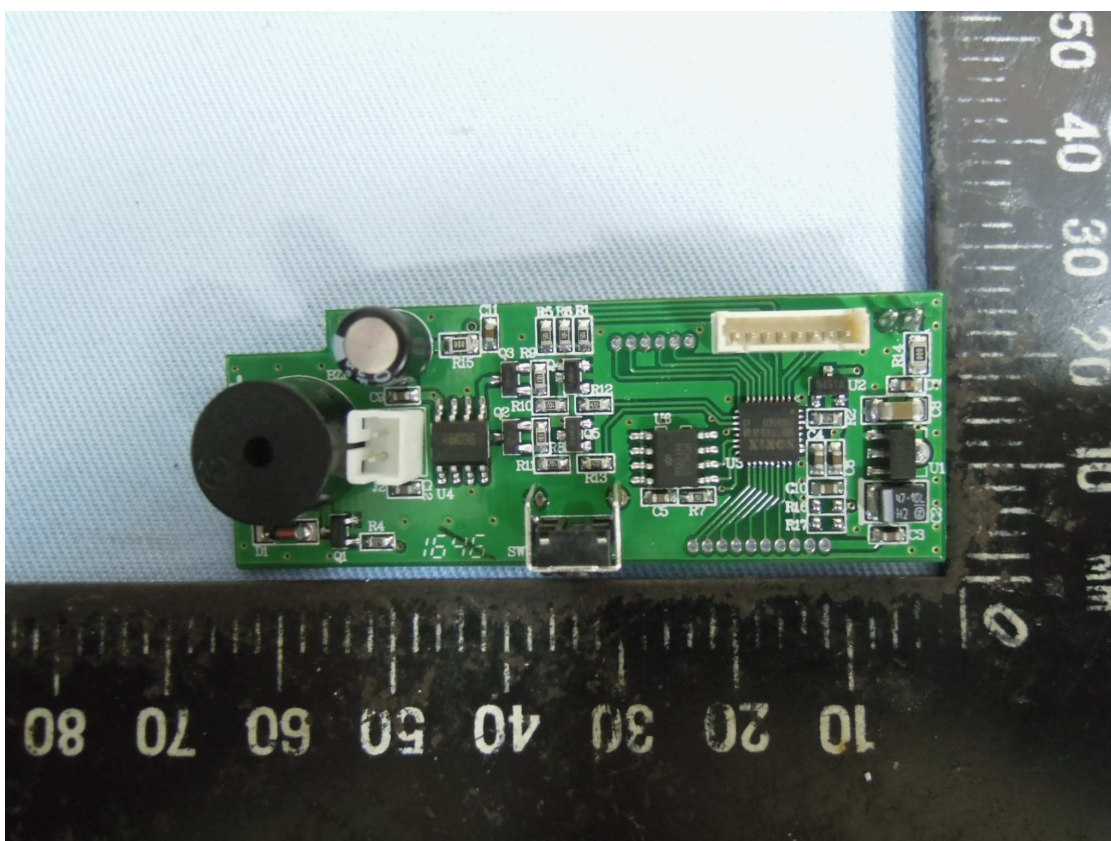

Product: Touchpad Proximity Electronic Deadbolt
Brand Name: EZSET, Kwikset, POSSE, Lucky
Type Identification: PL2-TR

Product: Touchpad Proximity Electronic Deadbolt
Brand Name: EZSET, Kwikset, POSSE, Lucky
Type Identification: PL2-TR

Product: Touchpad Proximity Electronic Deadbolt
Brand Name: EZSET、Kwikset、POSSE、Lucky
Type Identification: PL2-TR

Product: Touchpad Proximity Electronic Deadbolt
Brand Name: EZSET、Kwikset、POSSE、Lucky
Type Identification: PL2-TR