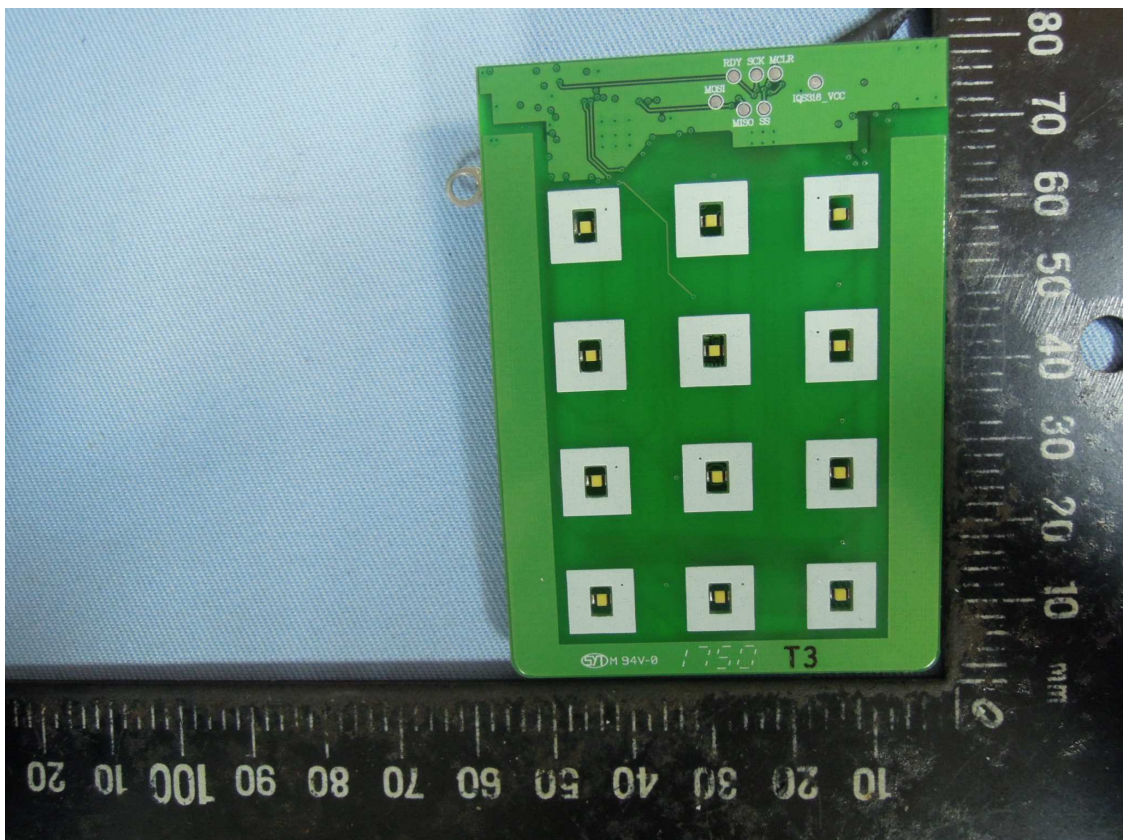

Product: Touchpad Proximity Electronic Deadbolt
Brand Name: EZSET、Kwikset、POSSE、Lucky
Type Identification: PL2-TR