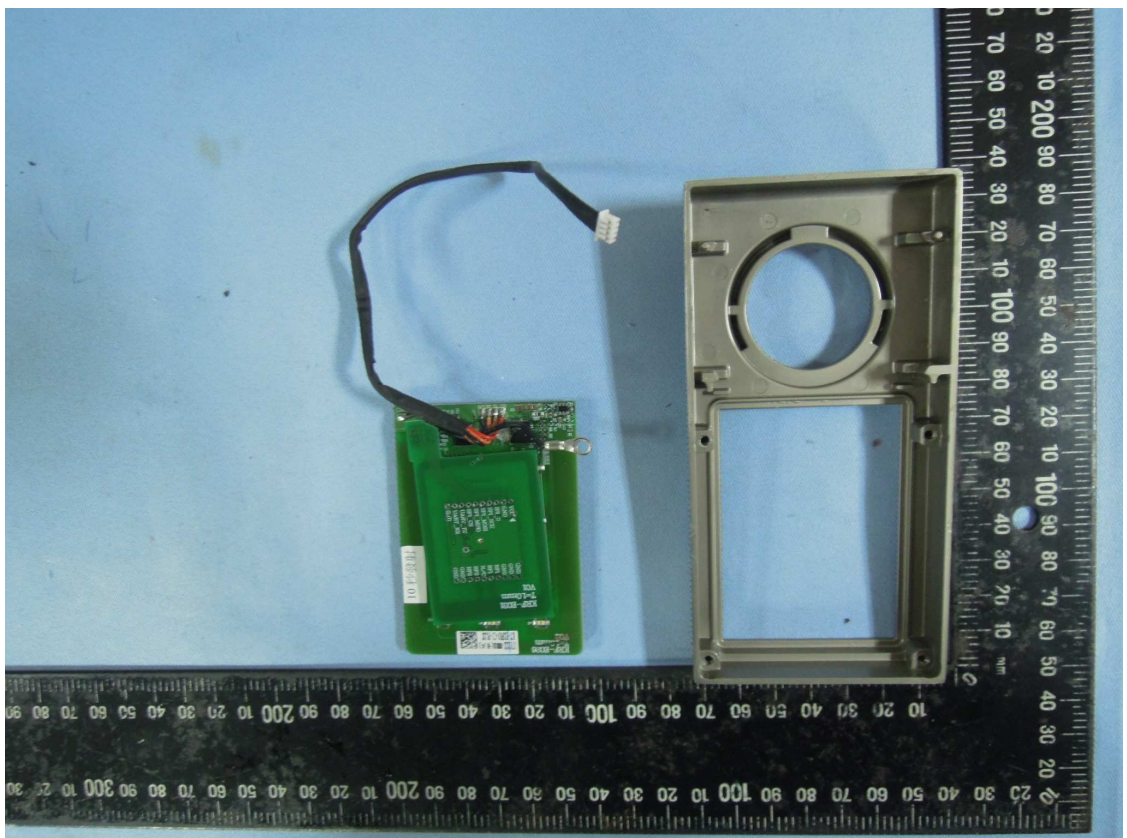

Product: Touchpad Proximity Electronic Deadbolt
Brand Name: EZSET、Kwikset、POSSE、Lucky
Type Identification: PL2-TR