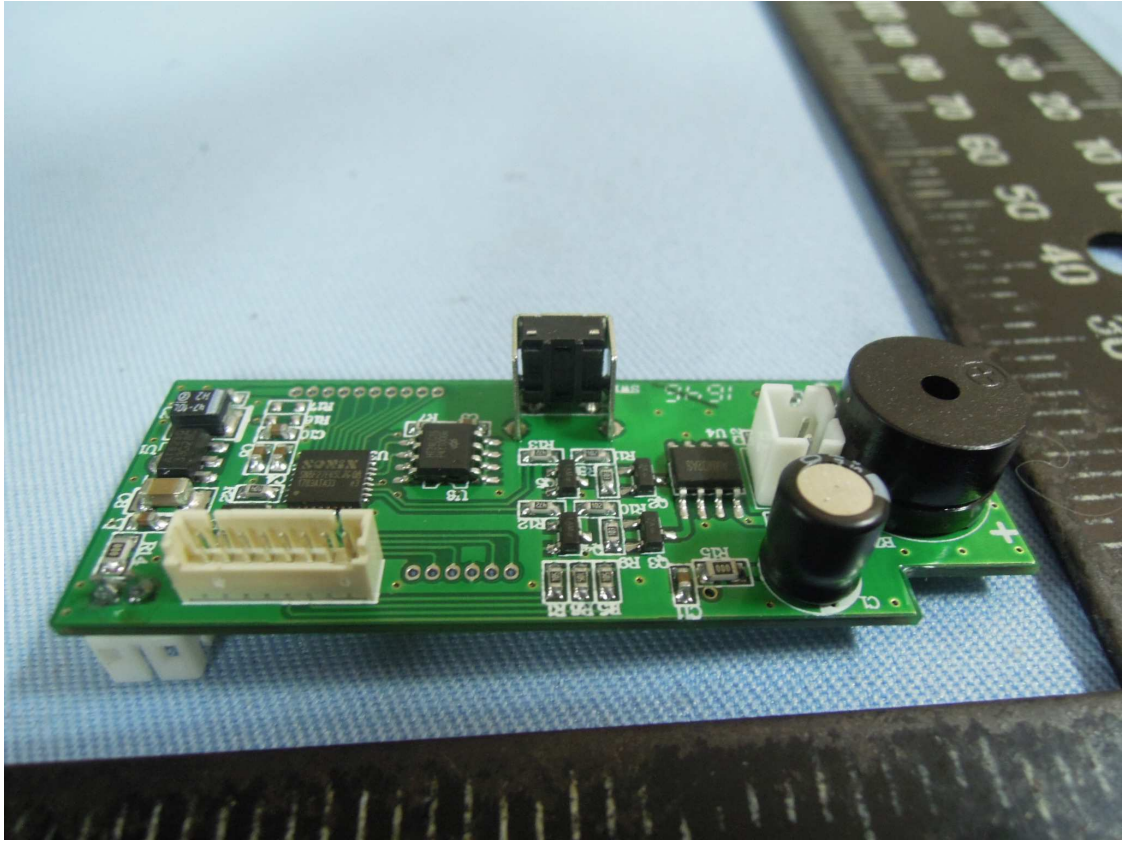

Product: Touchpad Proximity Electronic Deadbolt
Brand Name: EZSET, Kwikset, POSSE, Lucky
Type Identification: PL2-TR

Product: Touchpad Proximity Electronic Deadbolt
Brand Name: EZSET, Kwikset, POSSE, Lucky
Type Identification: PL2-TR

Product: Touchpad Proximity Electronic Deadbolt
Brand Name: EZSET、Kwikset、POSSE、Lucky
Type Identification: PL2-TR

Product: Touchpad Proximity Electronic Deadbolt
Brand Name: EZSET、Kwikset、POSSE、Lucky
Type Identification: PL2-TR