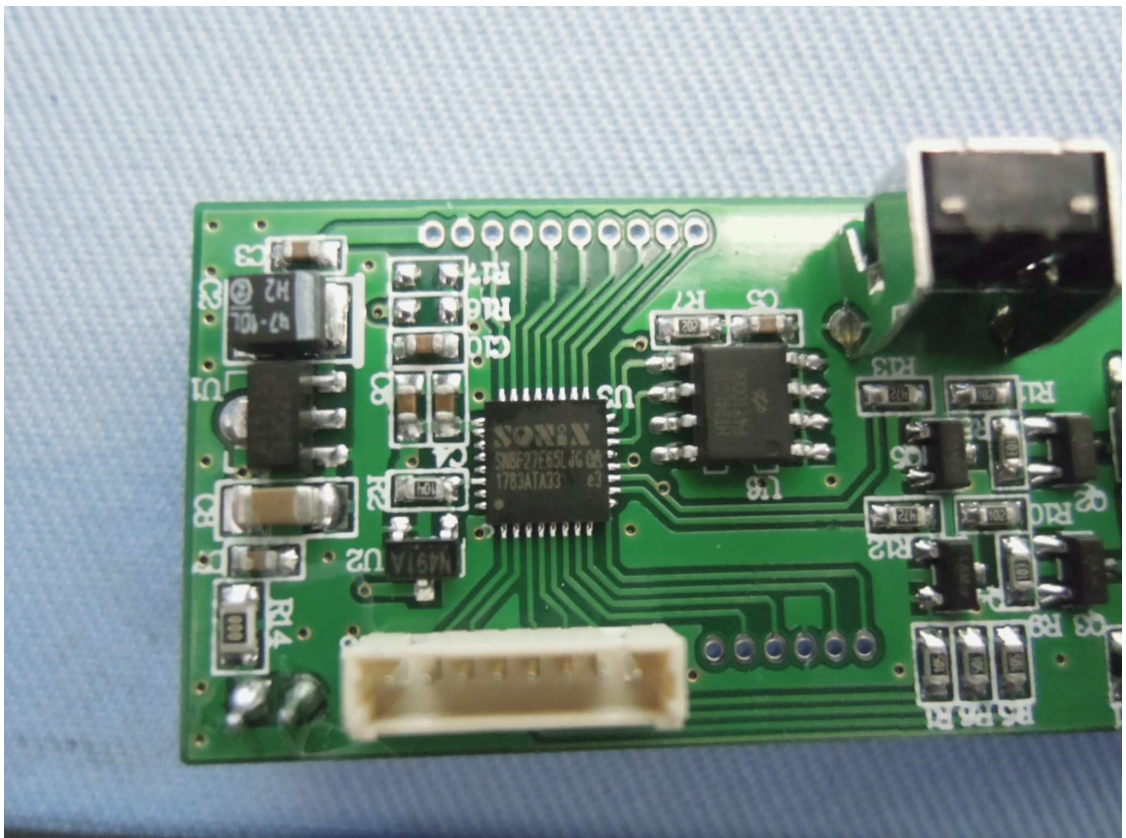

Product: Touchpad Proximity Electronic Deadbolt
Brand Name: EZSET, Kwikset, POSSE, Lucky
Type Identification: PL2-TR

Product: Touchpad Proximity Electronic Deadbolt
Brand Name: EZSET, Kwikset, POSSE, Lucky
Type Identification: PL2-TR

Product: Touchpad Proximity Electronic Deadbolt
Brand Name: EZSET、Kwikset、POSSE、Lucky
Type Identification: PL2-TR

Product: Touchpad Proximity Electronic Deadbolt
Brand Name: EZSET、Kwikset、POSSE、Lucky
Type Identification: PL2-TR