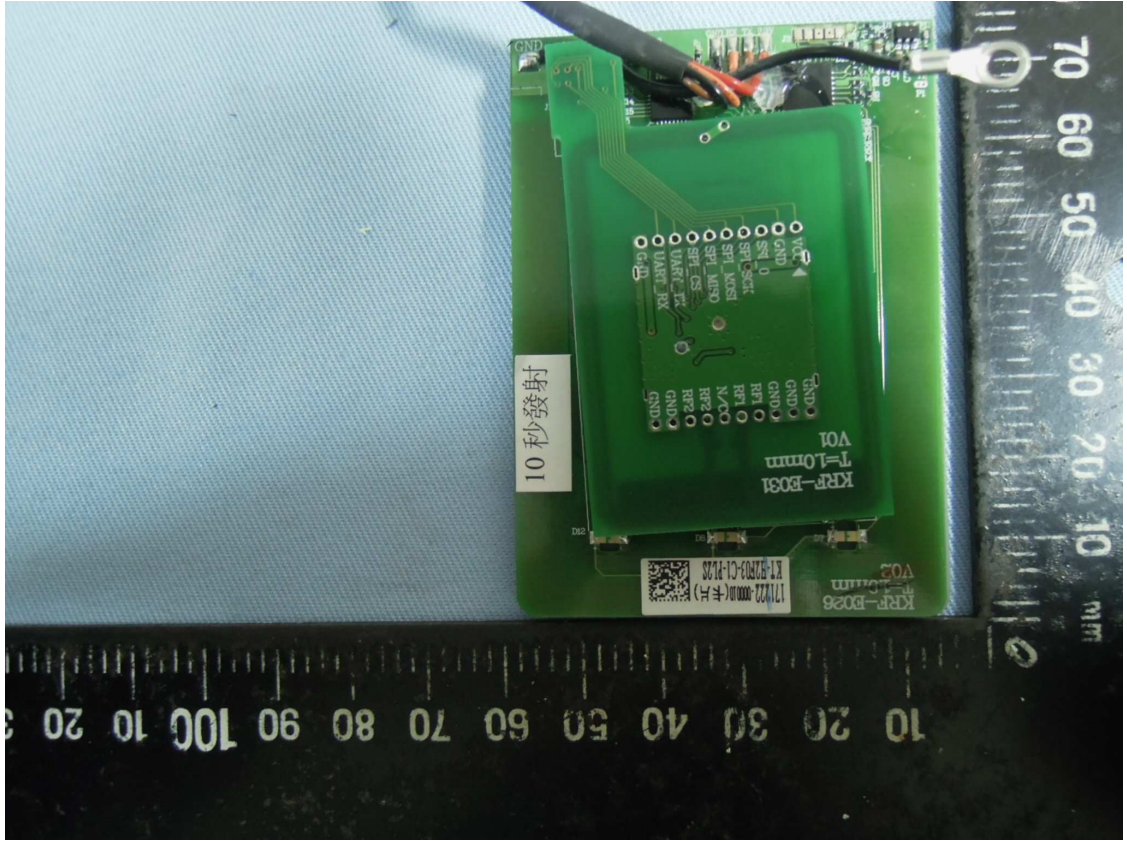

Product: Touchpad Proximity Electronic Deadbolt
Brand Name: EZSET、Kwikset、POSSE、Lucky
Type Identification: PL2-TR