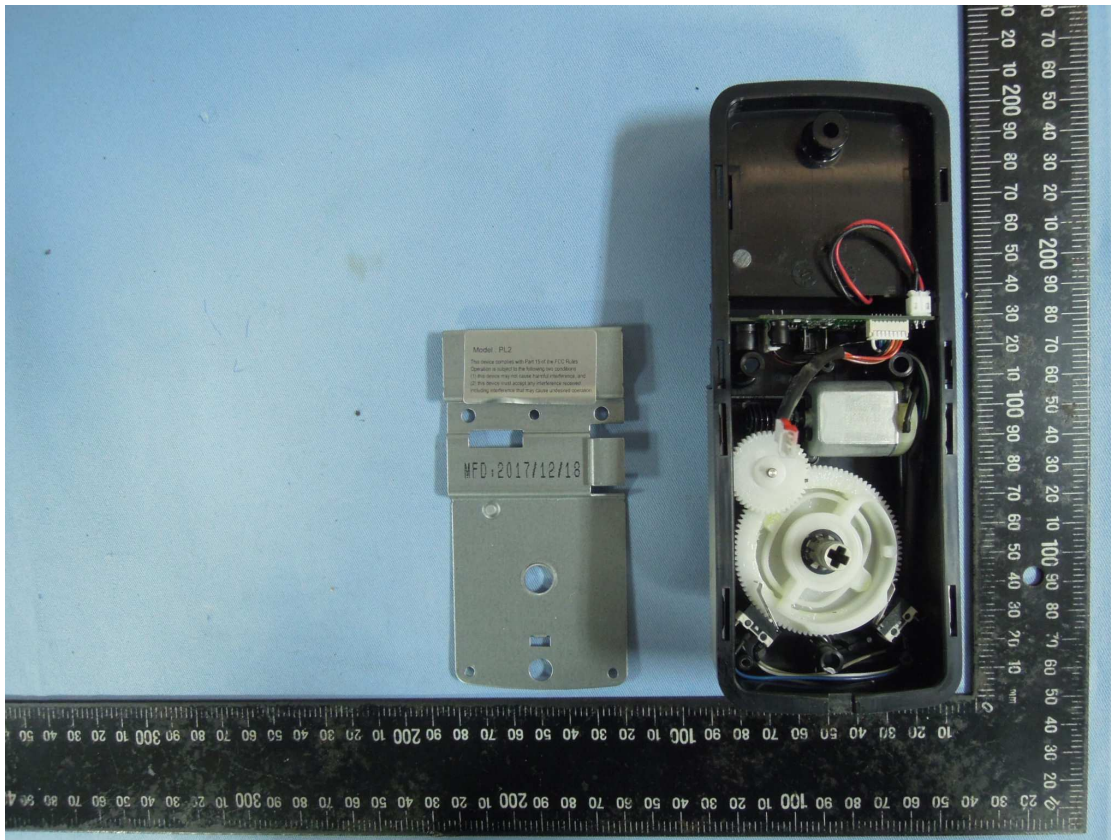

Product: Touchpad Proximity Electronic Deadbolt
Brand Name: EZSET, Kwikset, POSSE, Lucky
Type Identification: PL2-TR

Product: Touchpad Proximity Electronic Deadbolt
Brand Name: EZSET, Kwikset, POSSE, Lucky
Type Identification: PL2-TR