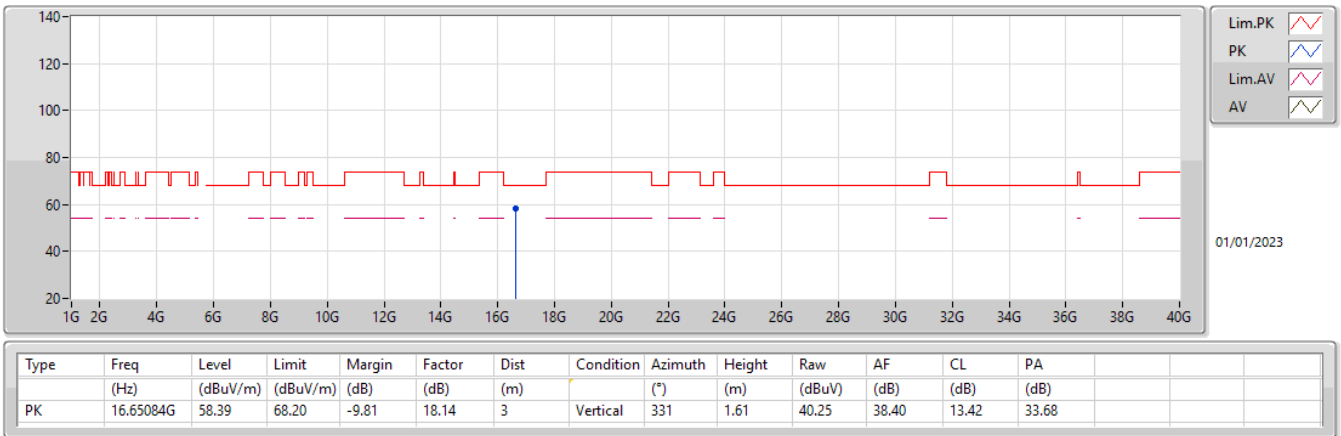

5.47-5.725GHz_802.11ax HEW40_Nss1,(MCS0)_2TX

5550MHz_TX