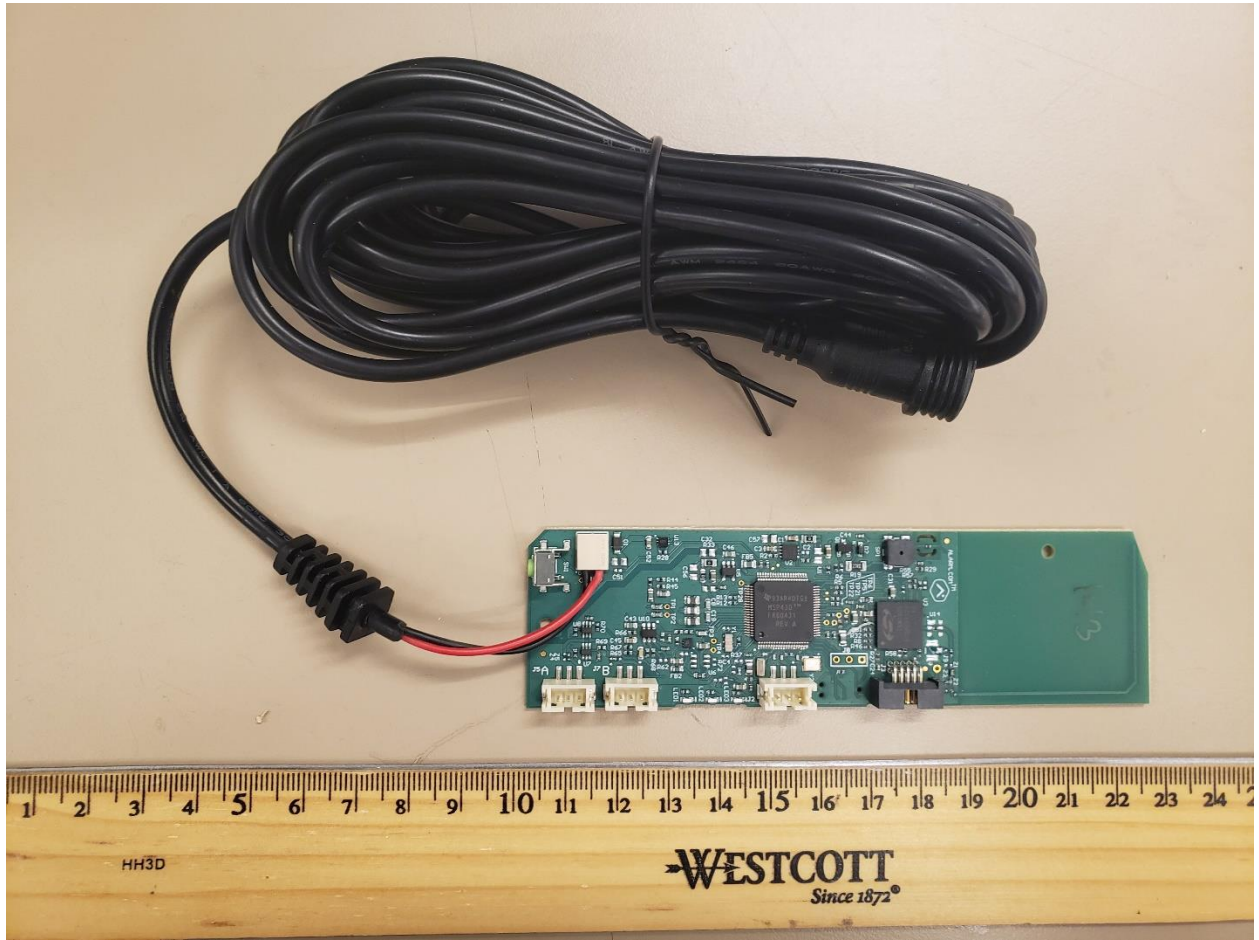

ADC-SHM-100-A Internal Photographs
FCC ID: YL6-143SHM100
IC ID: 9111A-143SHM100

Z-Wave Antenna Location

4 5 6 7 8 9 10 11 12 13 14 15 16 17 18 19 20 21 22 23 24 25 26 27

WESTCOTT
Since 1872

cm 1 2 3 4 5 6 7 8 9 10 11 12 13 14 15