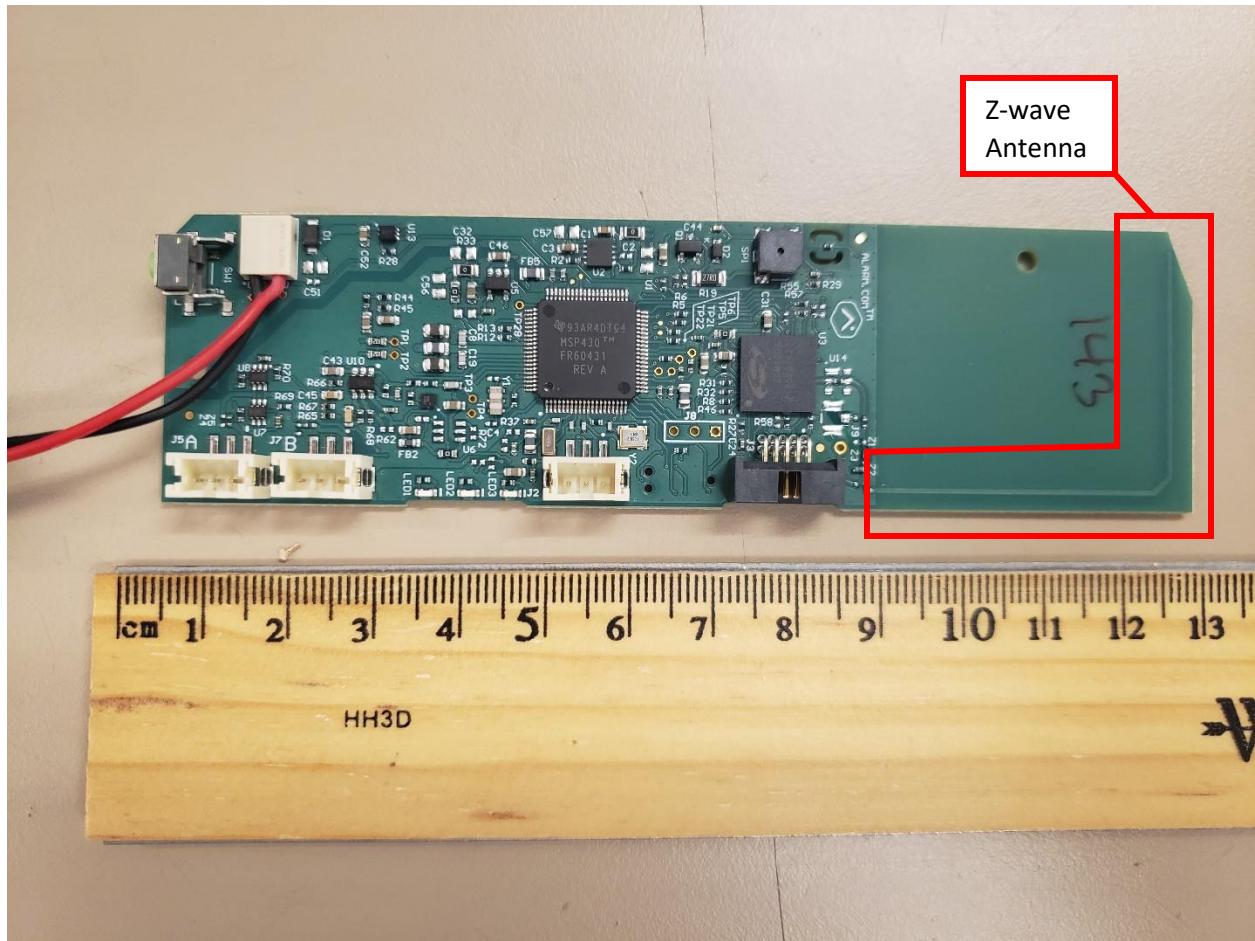

ADC-SHM-100-A Internal Photographs
FCC ID: YL6-143SHM100
IC ID: 9111A-143SHM100

Z-Wave Antenna Location

4 5 6 7 8 9 10 11 12 13 14 15 16 17 18 19 20 21 22 23 24 25 26 27

WESTCOTT
Since 1872

cm 1 2 3 4 5 6 7 8 9 10 11 12 13 14 15