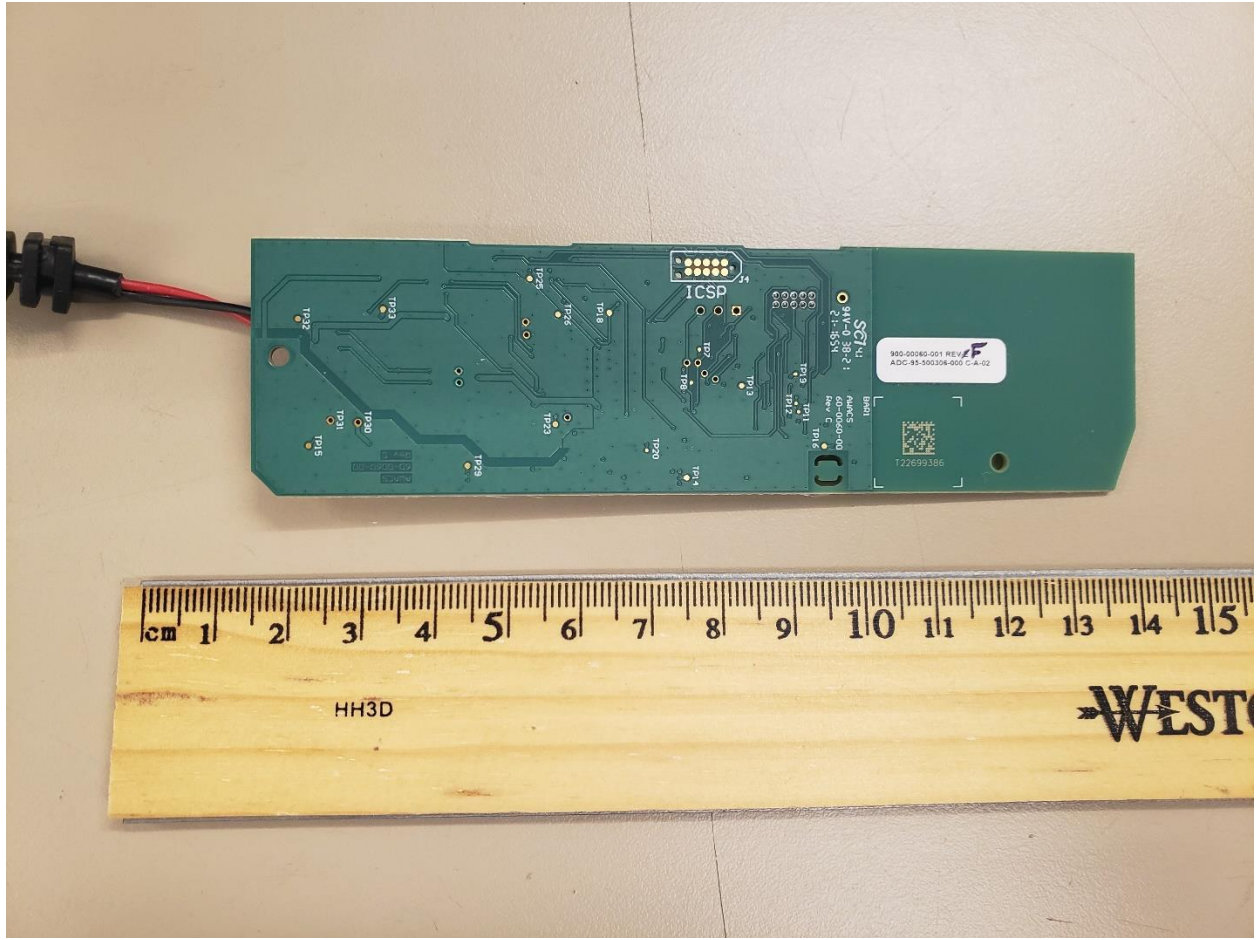

ADC-SHM-100-A Internal Photographs
FCC ID: YL6-143SHM100
IC ID: 9111A-143SHM100

Z-Wave Antenna Location

4 5 6 7 8 9 10 11 12 13 14 15 16 17 18 19 20 21 22 23 24 25 26 27

WESTCOTT
Since 1872

cm 1 2 3 4 5 6 7 8 9 10 11 12 13 14 15