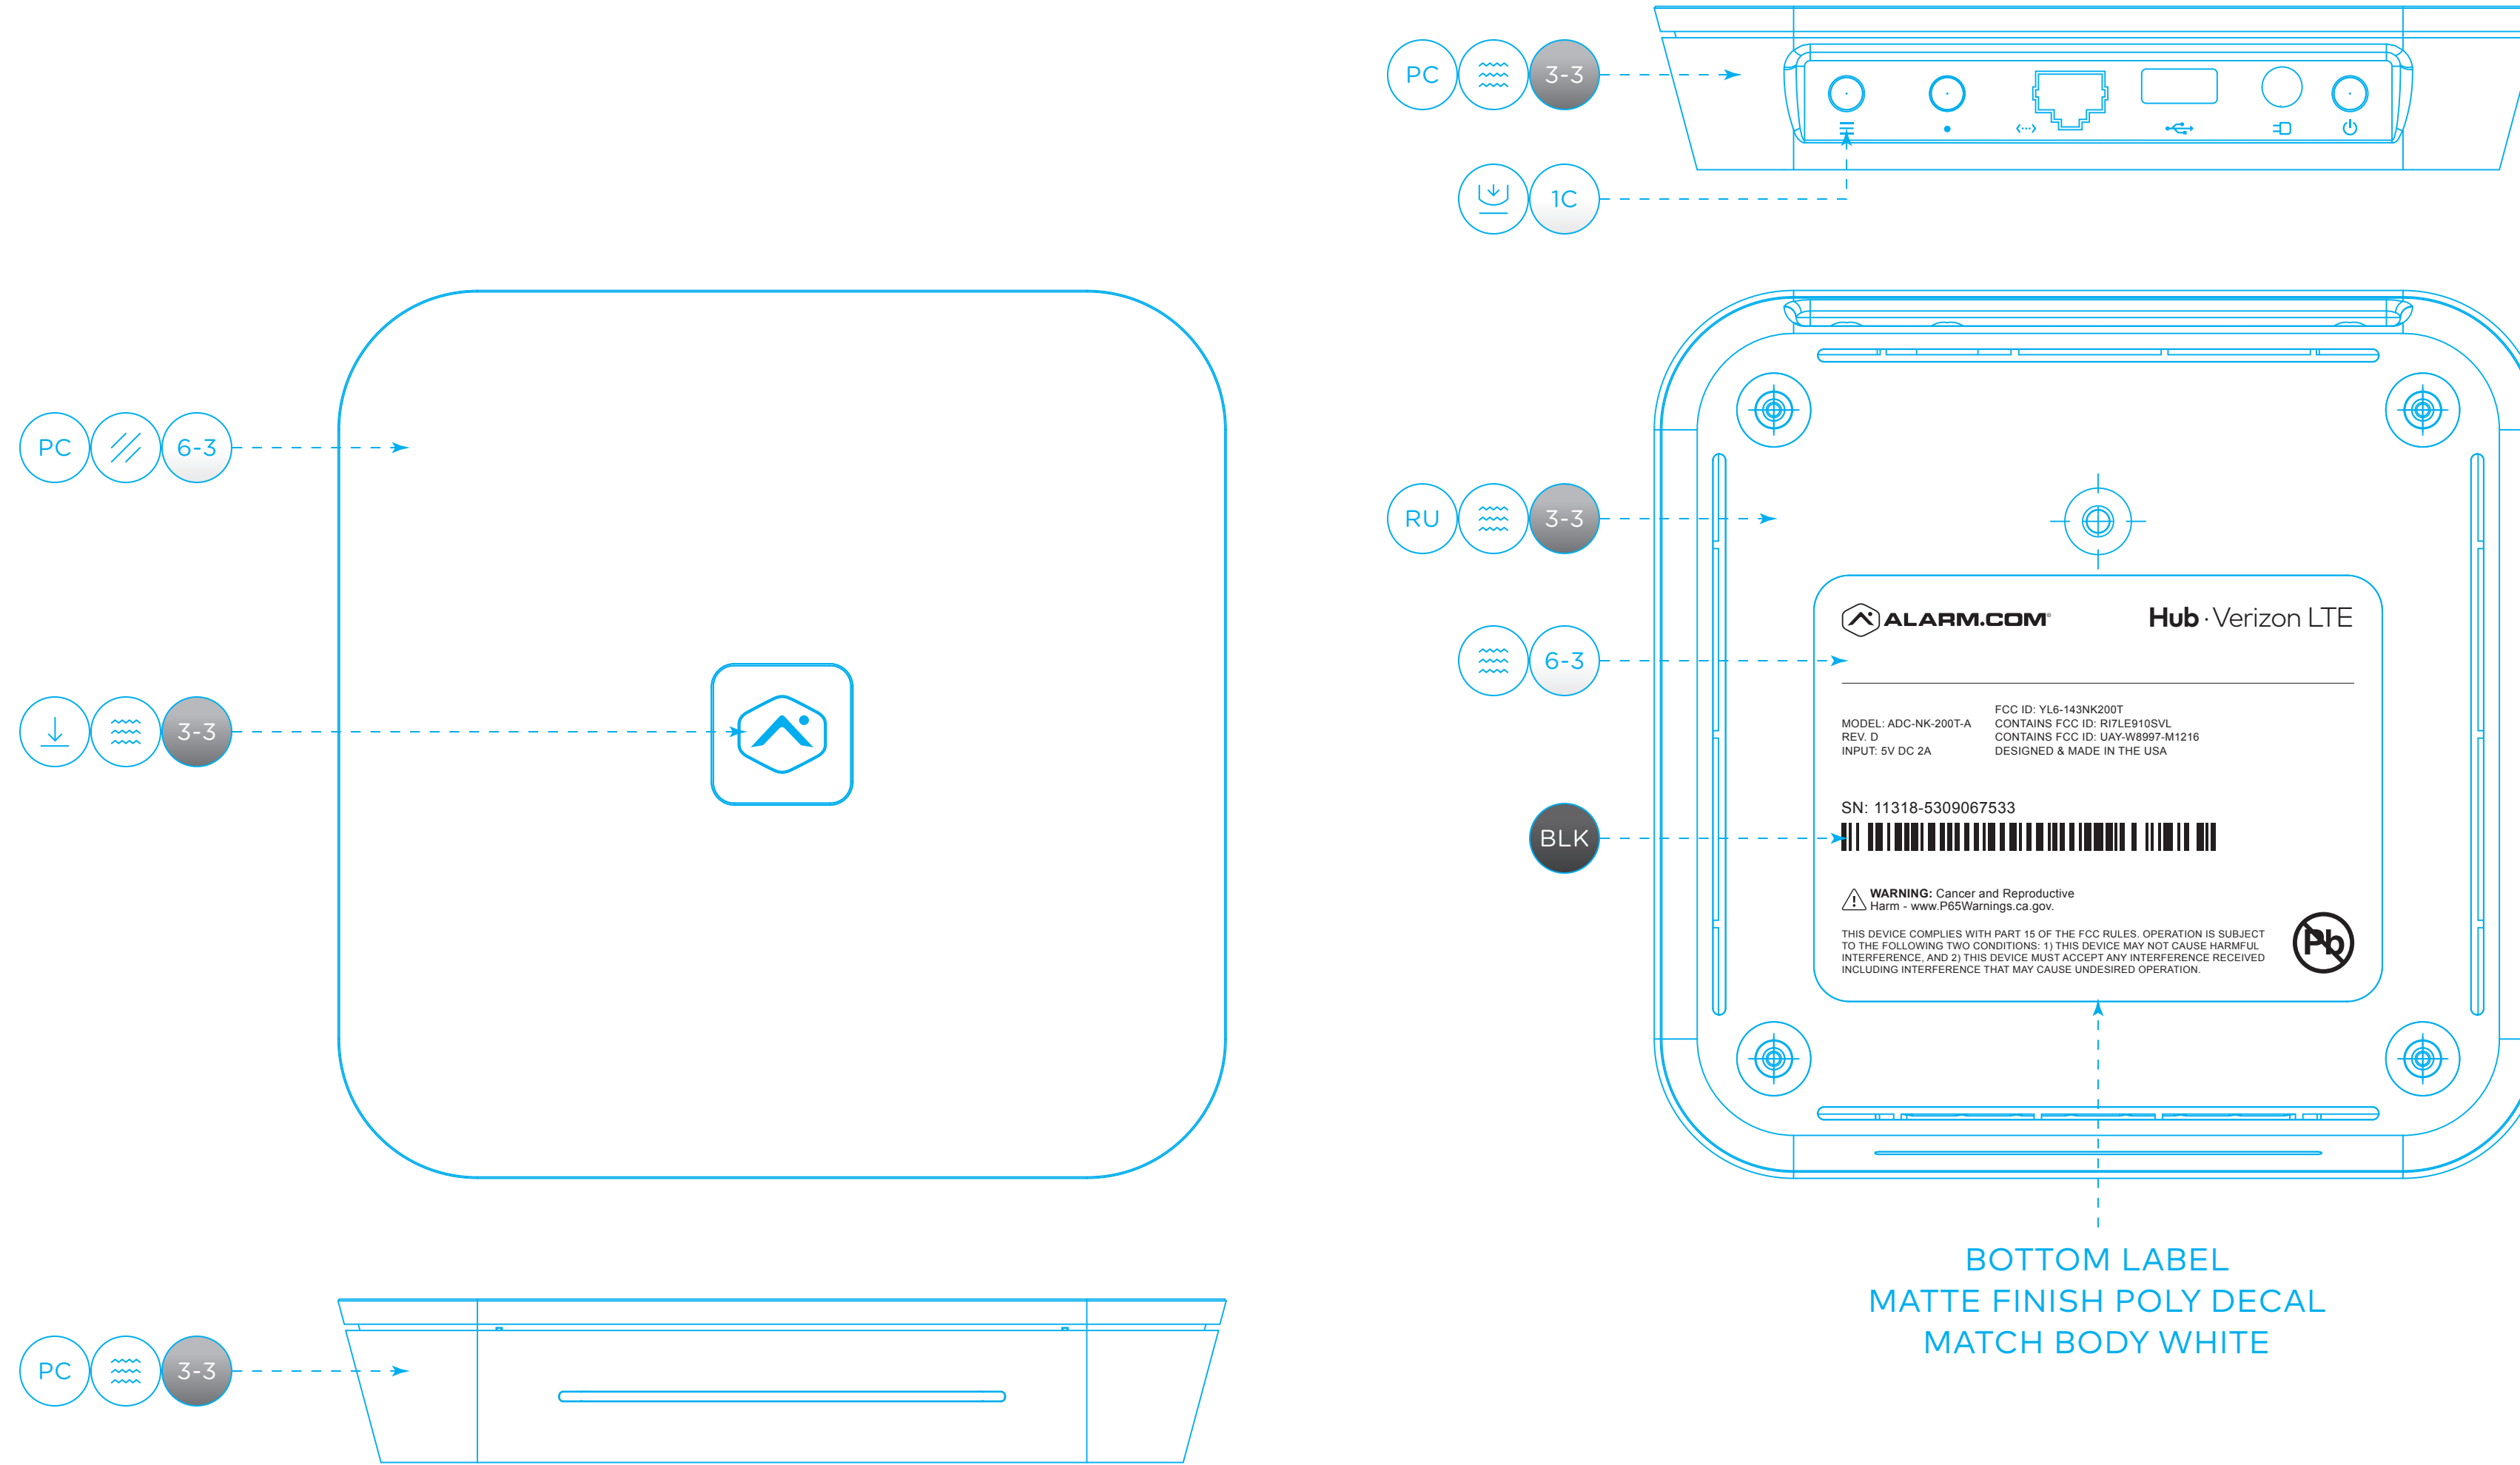

MAIN BODY

BOTTOM LABEL
MATTE FINISH POLY DECAL
MATCH BODY WHITE

PC MATTE MATCH MOLD-TECH TEXTURE #11500

6-3 POLISHED MIRROR-LIKE SURFACE HIGH-GLOSS

3-3 DEBOSSED DOWNWARD STAMPED ART SEE CALLOUT COLOR

1C PAD PRINTING MATCH PMS COLOR BRIDGE COOL GRAY 7 C

PC POLYCARBONATE MATCH PANTONE PLASTICS* SEE CALLOUT COLOR

RU RUBBER MATCH PANTONE PLASTICS* SEE CALLOUT COLOR

6-3 WHITE MATCH PANTONE PLASTICS* #Q520-6-3

3-3 GRAY MATCH PANTONE PLASTICS* #Q716-3-3

1C GRAY MATCH PMS COLOR BRIDGE COOL GRAY 1 C

BLK BLACK MATCH PMS COLOR BRIDGE PROCESS BLACK C

LINUX CELLULAR HUB CMF
08-15-19 · SCALE: 1 = 1