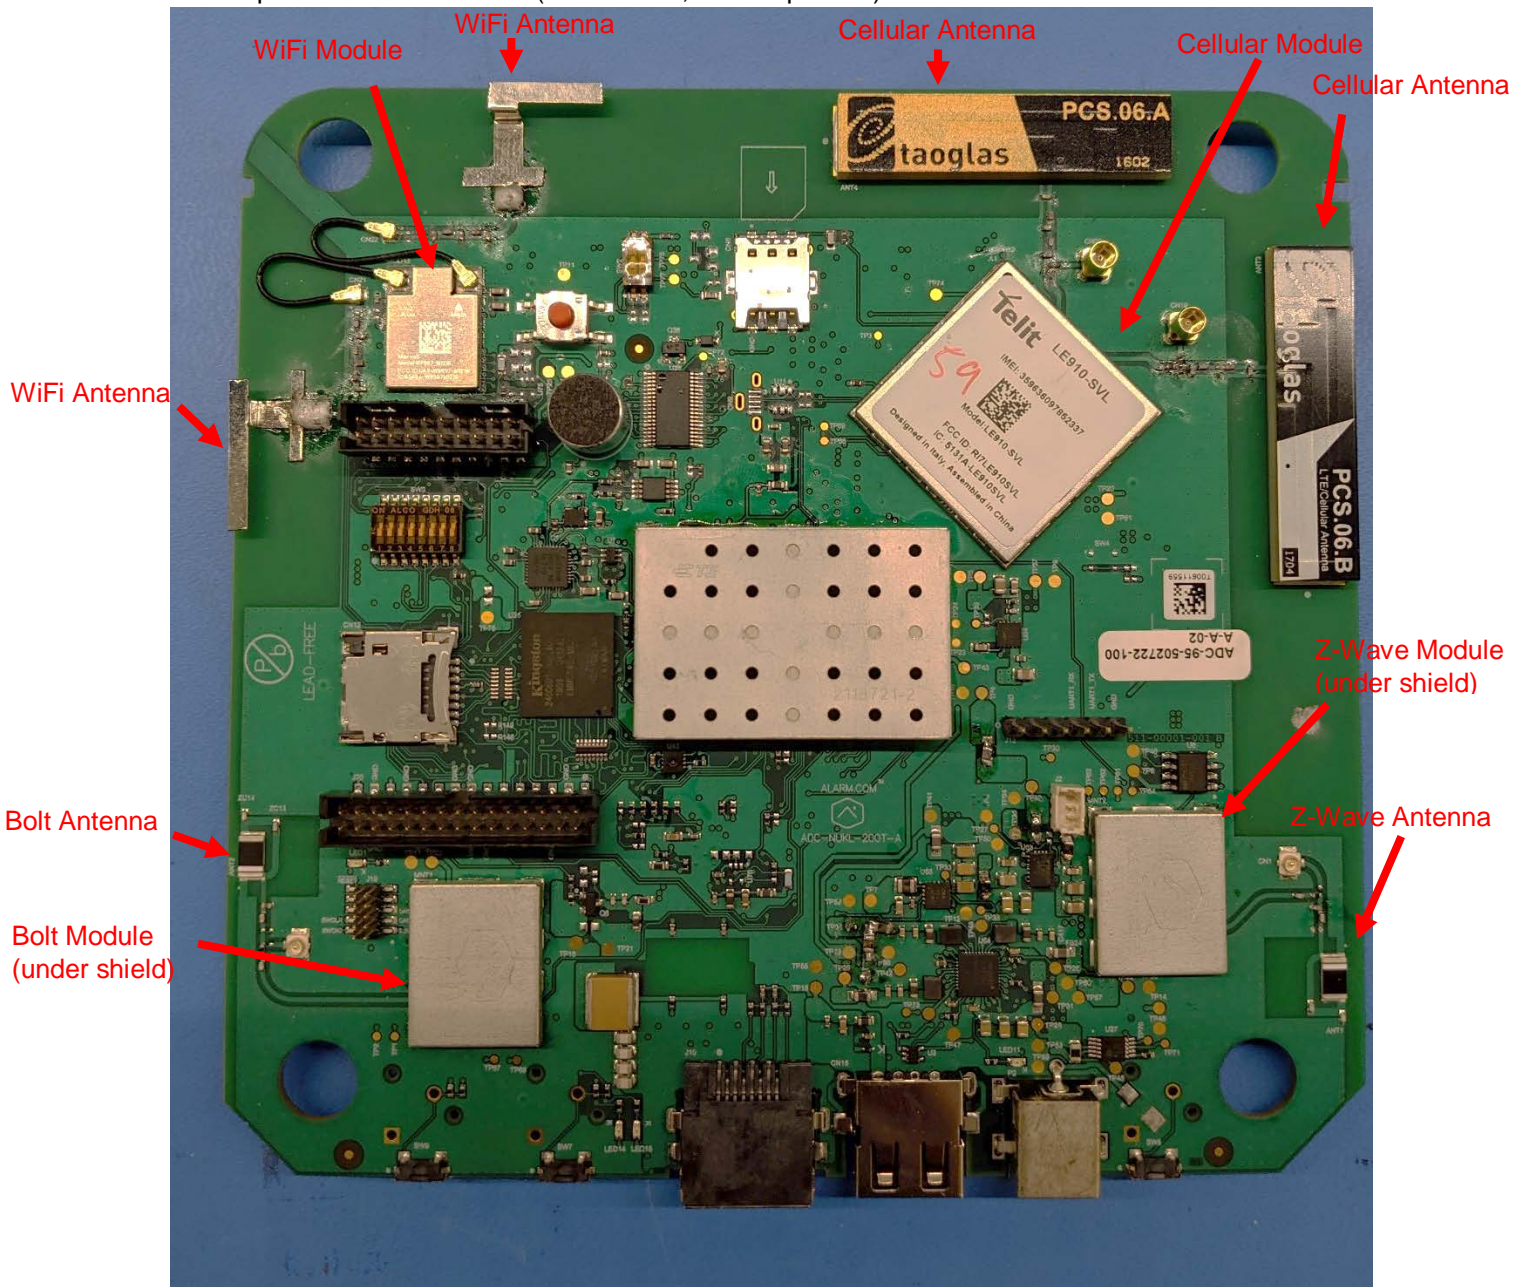

ADC-NK-200T-A Internal Photos

Flat Top Inside Cover

Top With Shields

Flat Top with Telit LE910B1-NA

Flat Top with Telit LE910-SVL (with shields, for comparison)

WiFi / BT Module Closeup

Bolt Module Closeup

Z-Wave Module Closeup

Bottom with Shields

Bottom Without Shields

Bottom Cover with Battery

Sides