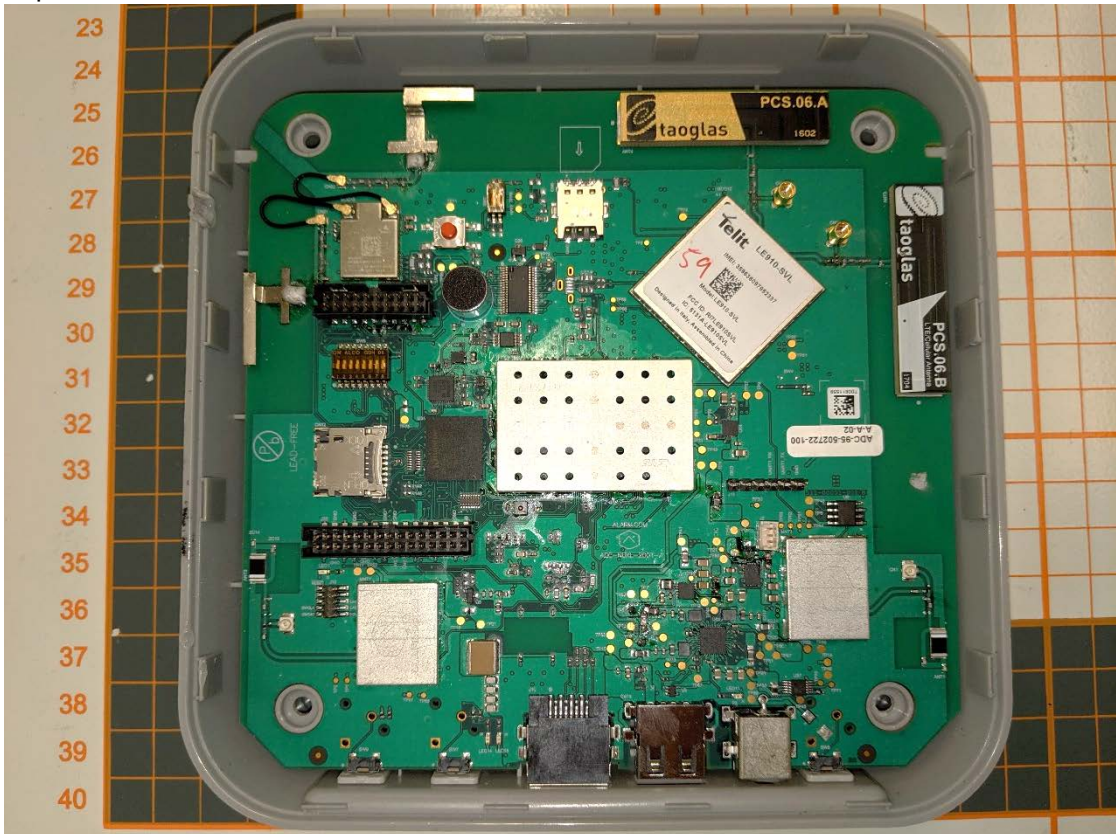

ADC-NK-200T-A Internal Photos

Flat Top Inside Cover

Top With Shields

Flat Top with Telit LE910B1-NA

Flat Top with Telit LE910-SVL (with shields, for comparison)

WiFi / BT Module Closeup

Bolt Module Closeup

Z-Wave Module Closeup

Bottom with Shields

Bottom Without Shields

Bottom Cover with Battery

Sides