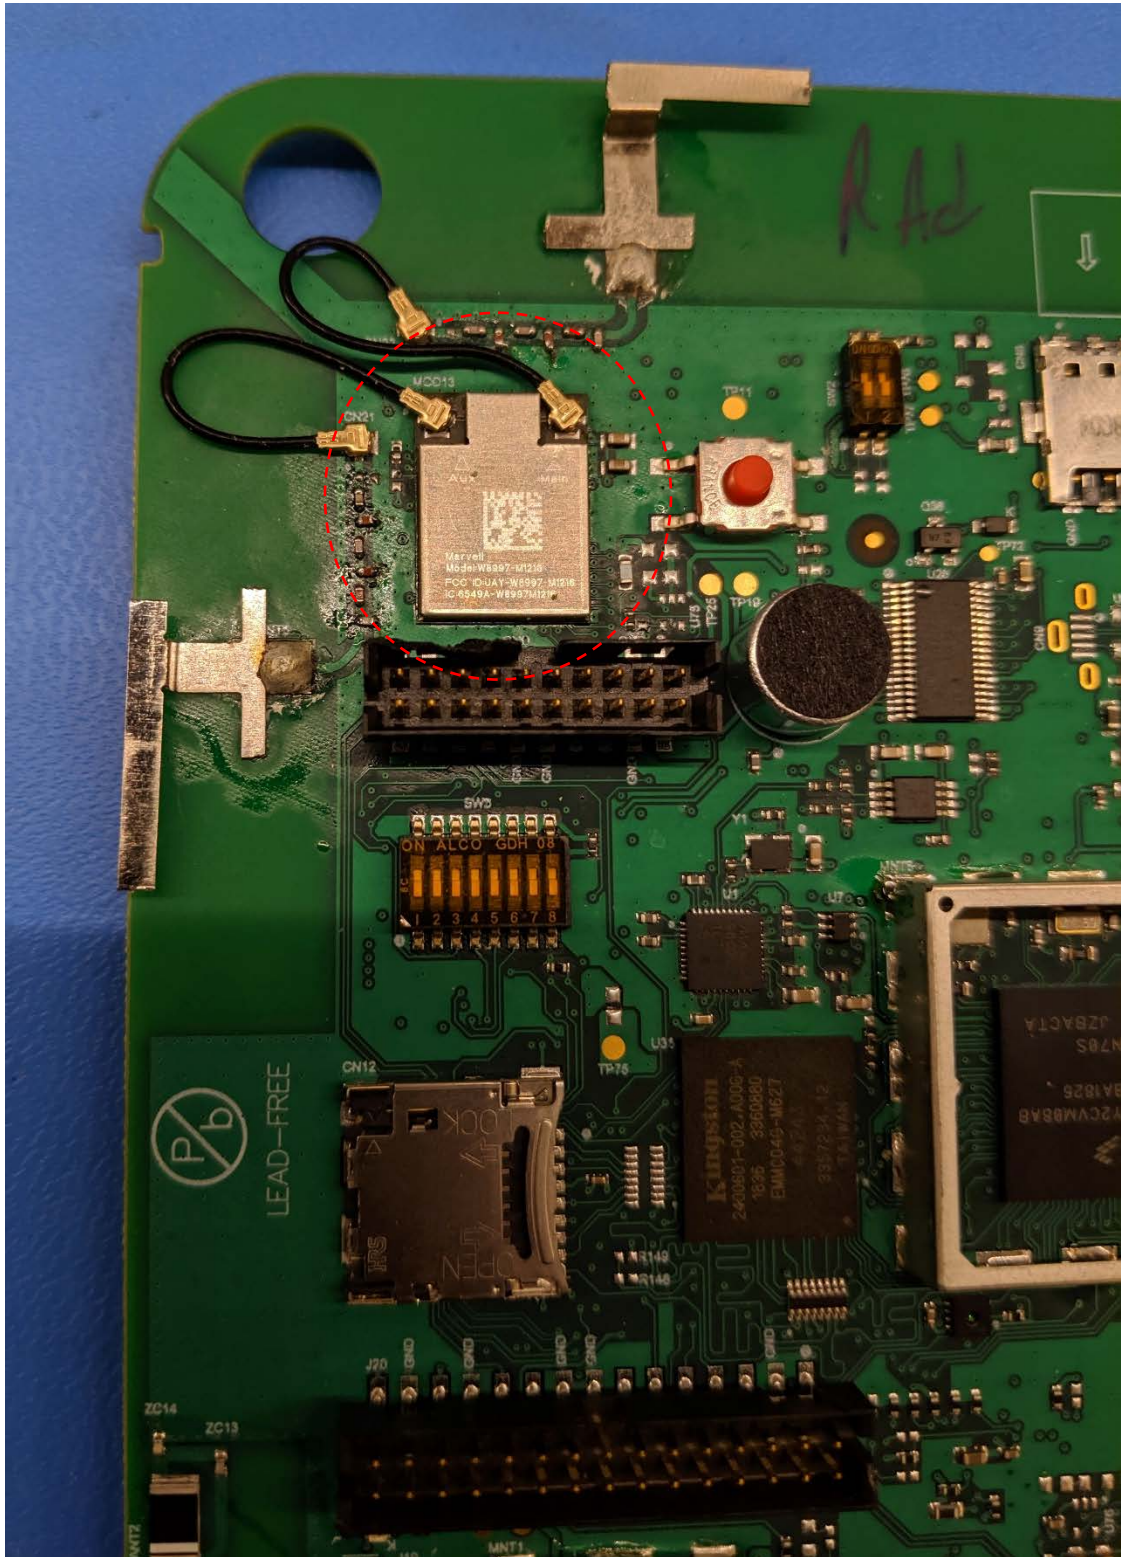

ADC-NK-200T-A Internal Photos

Flat Top Inside Cover

Top With Shields

Flat Top with Telit LE910B1-NA

Flat Top with Telit LE910-SVL (with shields, for comparison)

WiFi / BT Module Closeup

Bolt Module Closeup

Z-Wave Module Closeup

Bottom with Shields

Bottom Without Shields

Bottom Cover with Battery

Sides