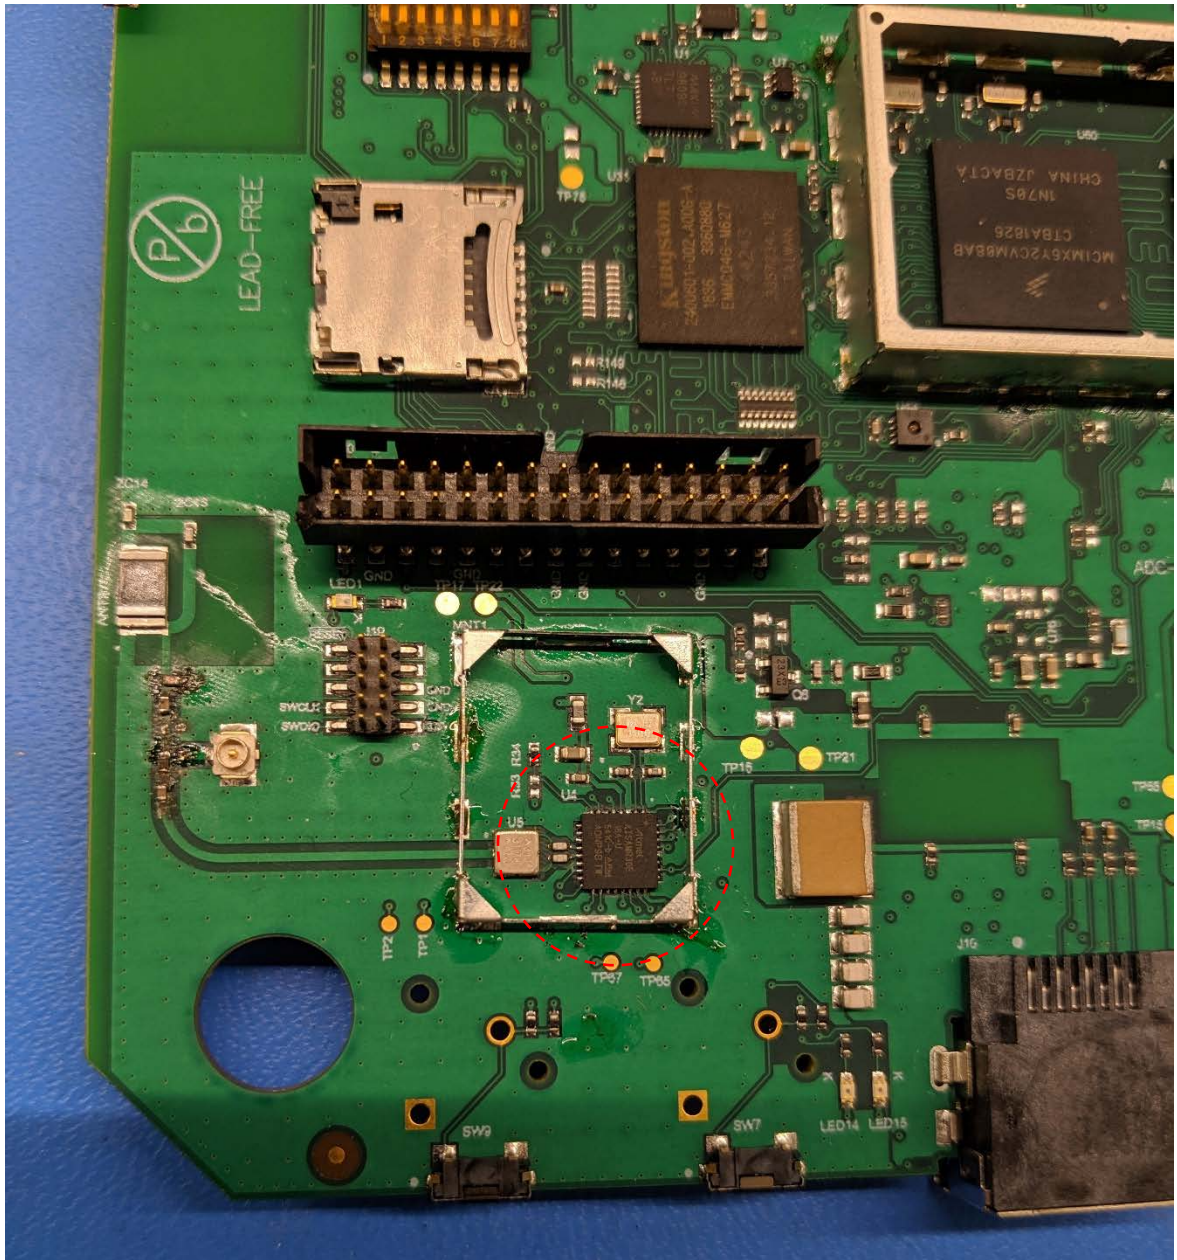

ADC-NK-200T-A Internal Photos

Flat Top Inside Cover

Top With Shields

Flat Top with Telit LE910B1-NA

Flat Top with Telit LE910-SVL (with shields, for comparison)

WiFi / BT Module Closeup

Bolt Module Closeup

Z-Wave Module Closeup

Bottom with Shields

Bottom Without Shields

Bottom Cover with Battery

Sides