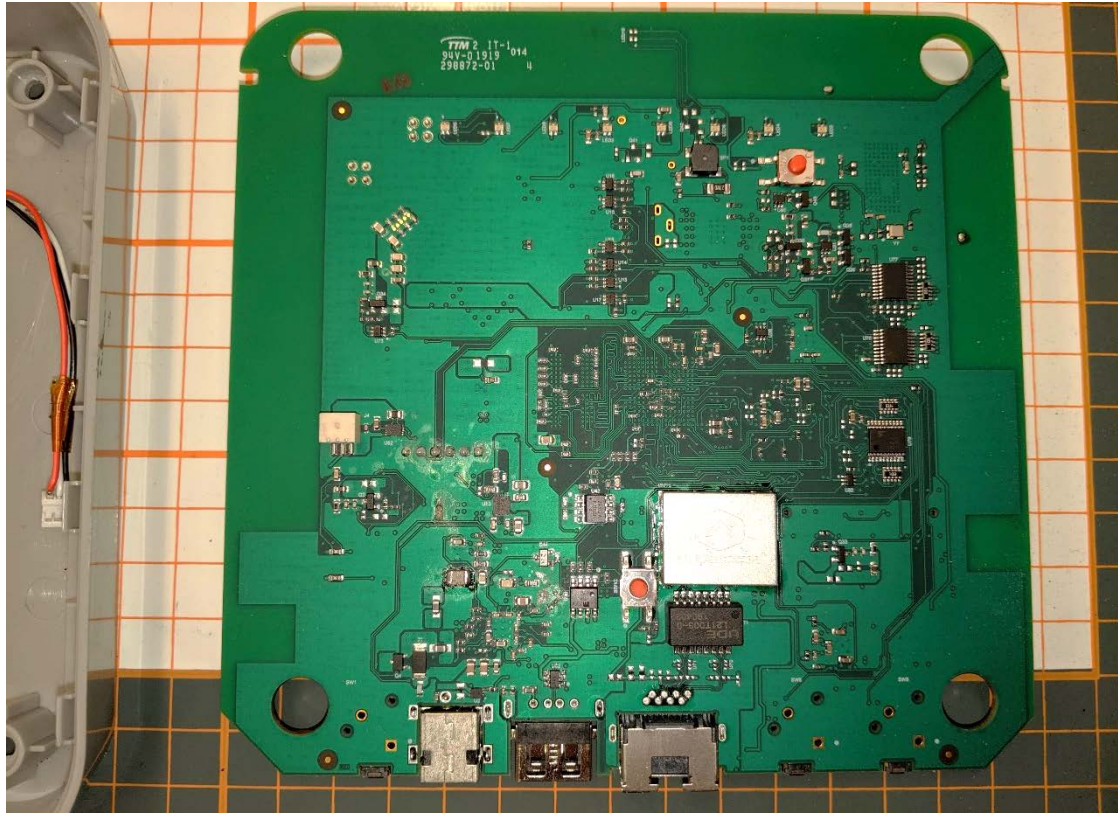

ADC-NK-200T-A Internal Photos

Flat Top Inside Cover

Top With Shields

Flat Top with Telit LE910B1-NA

Flat Top with Telit LE910-SVL (with shields, for comparison)

WiFi / BT Module Closeup

Bolt Module Closeup

Z-Wave Module Closeup

Bottom with Shields

Bottom Without Shields

Bottom Cover with Battery

Sides