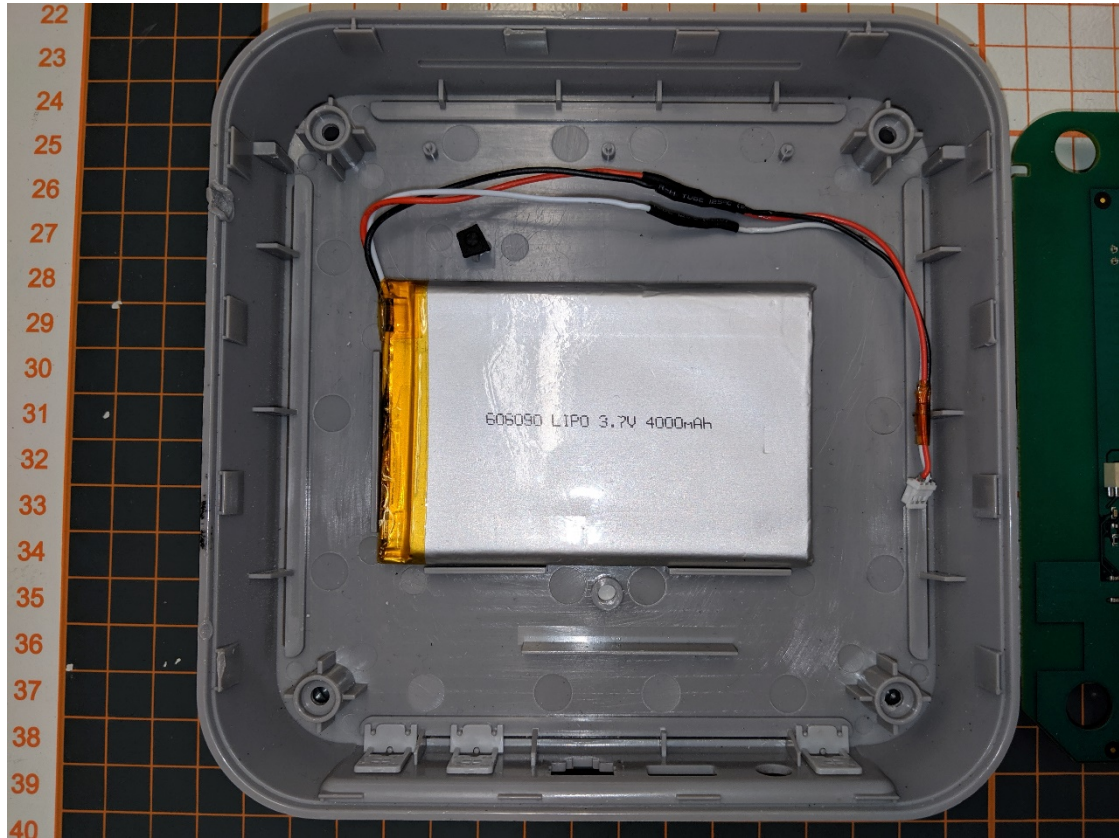

ADC-NK-200T-A Internal Photos

Flat Top Inside Cover

Top With Shields

Flat Top with Telit LE910B1-NA

Flat Top with Telit LE910-SVL (with shields, for comparison)

WiFi / BT Module Closeup

Bolt Module Closeup

Z-Wave Module Closeup

Bottom with Shields

Bottom Without Shields

Bottom Cover with Battery

Sides