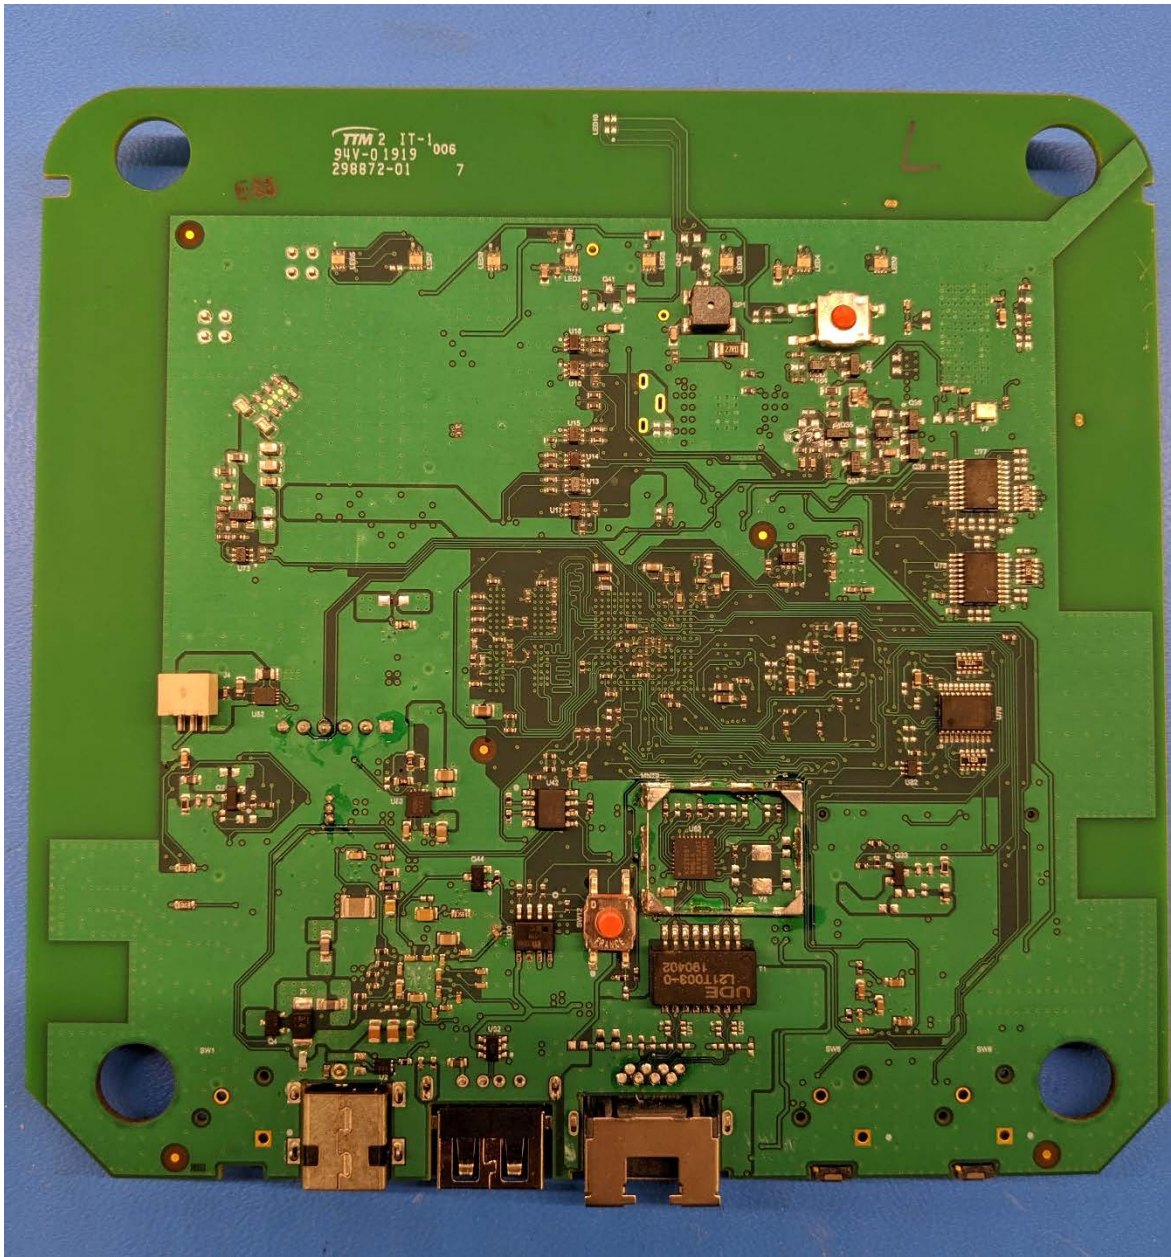

ADC-NK-200T-A Internal Photos

Flat Top Inside Cover

Top With Shields

Flat Top with Telit LE910B1-NA

Flat Top with Telit LE910-SVL (with shields, for comparison)

WiFi / BT Module Closeup

Bolt Module Closeup

Z-Wave Module Closeup

Bottom with Shields

Bottom Without Shields

Bottom Cover with Battery

Sides