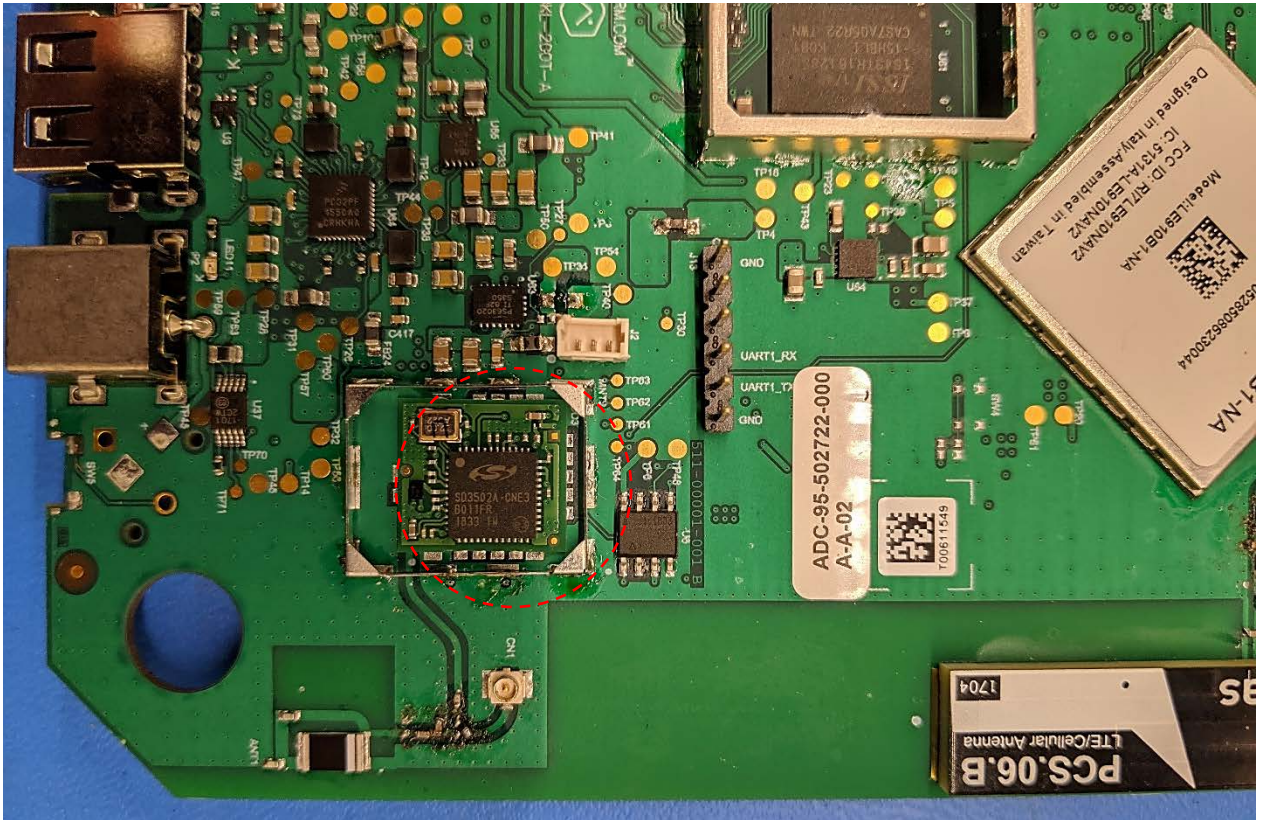

ADC-NK-200T-A Internal Photos

Flat Top Inside Cover

Top With Shields

Flat Top with Telit LE910B1-NA

Flat Top with Telit LE910-SVL (with shields, for comparison)

WiFi / BT Module Closeup

Bolt Module Closeup

Z-Wave Module Closeup

Bottom with Shields

Bottom Without Shields

Bottom Cover with Battery

Sides