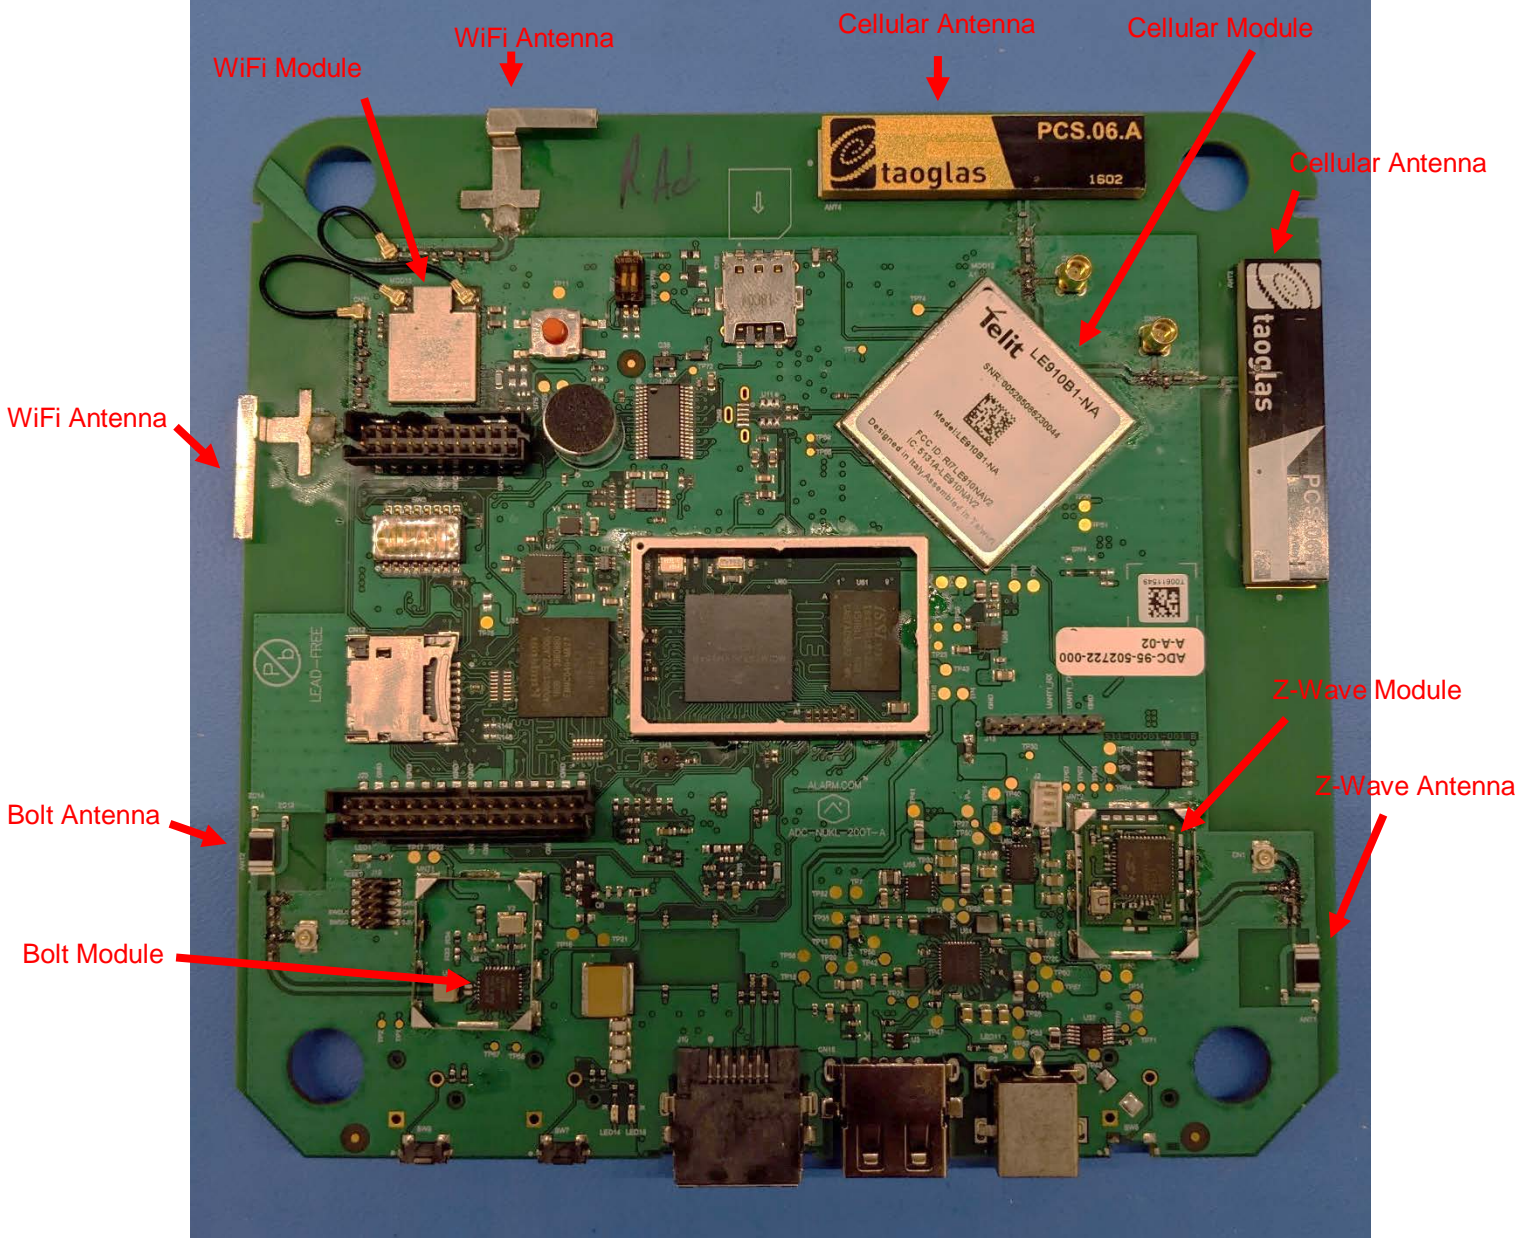

ADC-NK-200T-A Internal Photos

Flat Top Inside Cover

Top With Shields

Flat Top with Telit LE910B1-NA

Flat Top with Telit LE910-SVL (with shields, for comparison)

WiFi / BT Module Closeup

Bolt Module Closeup

Z-Wave Module Closeup

Bottom with Shields

Bottom Without Shields

Bottom Cover with Battery

Sides