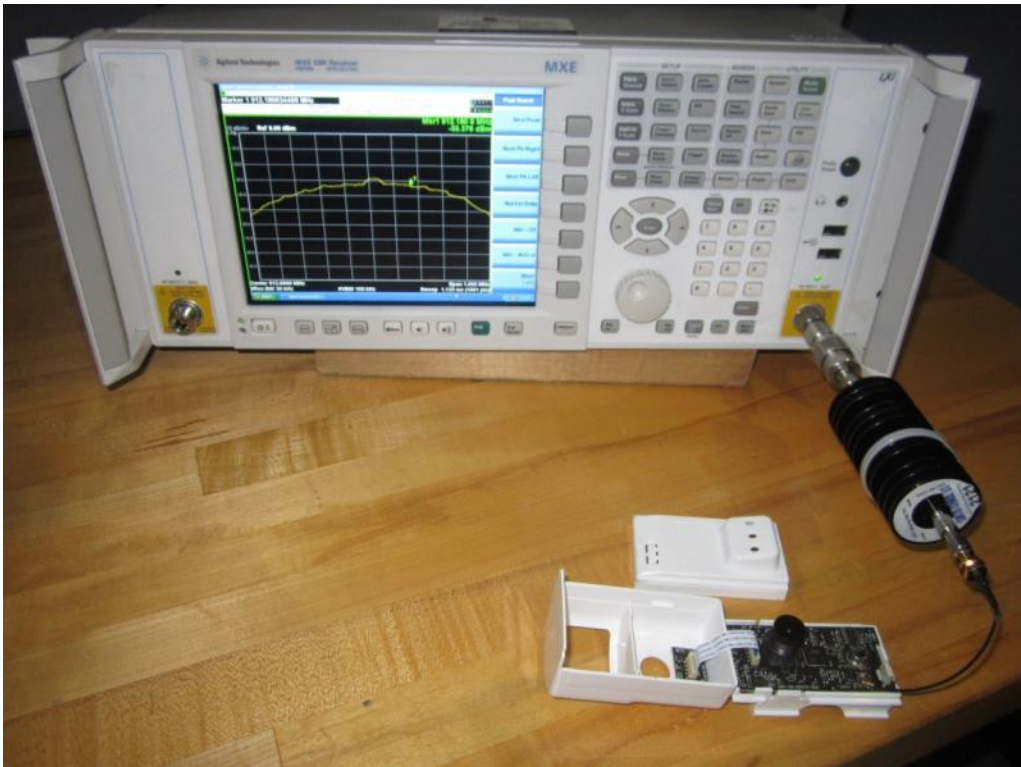

FCC ID: YL6-143IS300

IC: 9111A-143IS300

Radiated Emissions – 30 to 1000 MHz (front)

Radiated Emissions – 30 to 1000 MHz (rear)

FCC ID: YL6-143IS300

IC: 9111A-143IS300

Radiated Emissions – 1 to 6 GHz

Radiated Emissions - 6 to 10 GHz

FCC ID: YL6-143IS300

IC: 9111A-143IS300

X orientation

Y orientation

FCC ID: YL6-143IS300

IC: 9111A-143IS300

Z orientation

Conducted Test at Antenna port